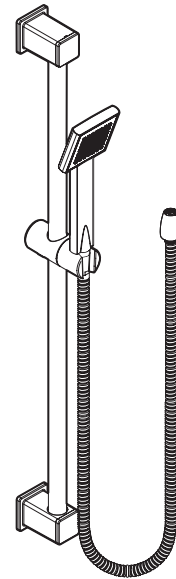

Buy it for looks. Buy it for life.®

Specifications

DESCRIPTION

- Chrome finish
- Handheld shower
- 69" double interlock spiral hose (metal)
- Vacuum breaker
- 30" slide bar with push button height selection

OPERATION

- Single function
- Handshower holder rotates to adjust angle of handshower

FLOW

- Designed to deliver 1.75 gpm (6.65 L/min) max

STANDARDS

- Designed and manufactured to comply with the applicable requirements of CSA B-125.1, ASME A112.18.1 and ASSE 1014 and all applicable specifications referenced therein

WARRANTY

- Lifetime limited warranty against material or manufacturing defects

90°™

Single Function Handshower w/Slide Bar

Model: 3879 series