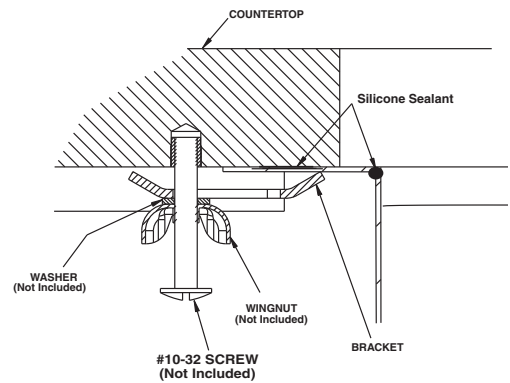

Buy it for looks. Buy it for life.®

Specifications

SINK DESCRIPTION

- Manufactured of 18 gauge stainless steel
- The single bowl is a minimum of 29" x 16" x 10"
- Has one 3-1/2" diameter recessed drain opening
- Soundshield undercoating maximizes sound deadening and inhibits condensation
- Silicone sealant not provided. Includes mounting bracket.
- Other standard mounting hardware not included

**Lancelot® Undermount
Single Bowl Sink
Model: S22362
(UMTL-29"x16"x10")**

Installation Detail

CRITICAL DIMENSIONS

(DO NOT SCALE)