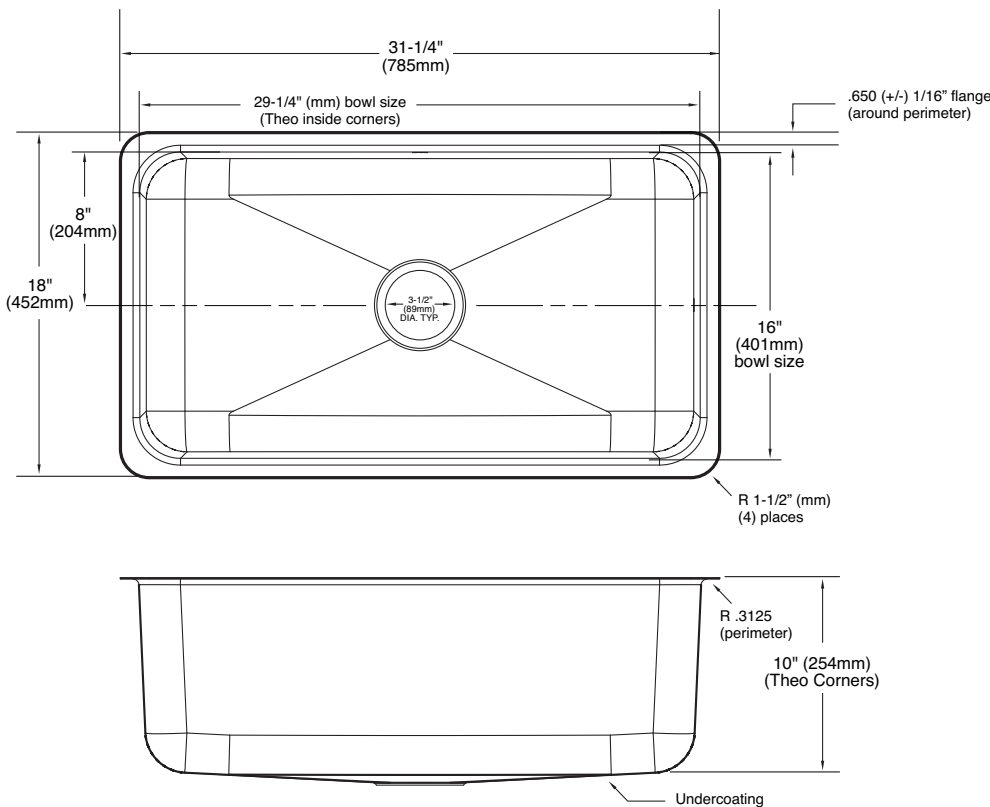

Buy it for looks. Buy it for life.®

Specifications

SINK DESCRIPTION

- Manufactured of 18 gauge stainless steel
- The single bowl is a minimum of 29" x 16" x 10"
- Has one 3-1/2" diameter recessed drain opening
- Soundshield undercoating maximizes sound deadening and inhibits condensation
- Silicone sealant not provided. Includes mounting bracket.
- Other standard mounting hardware not included

**Lancelot® Undermount
Single Bowl Sink
Model: S22362
(UMTL-29"x16"x10")**

Installation Detail

CRITICAL DIMENSIONS

(DO NOT SCALE)