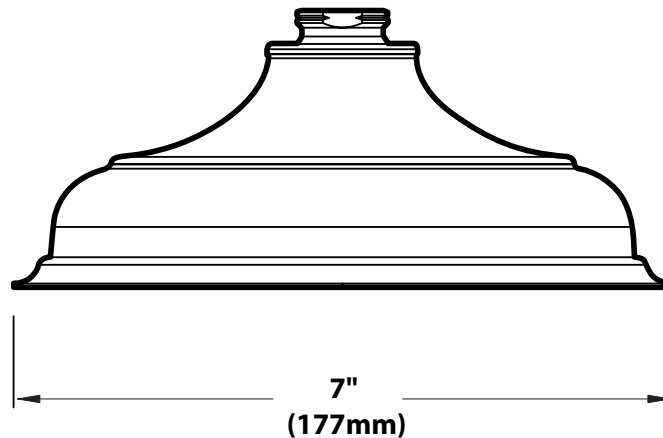

Isabel™
7" Rainfall Showerhead
(Showerhead Only)
Models: S136, S136BN, S136ORB

CRITICAL DIMENSIONS **(DO NOT SCALE)**