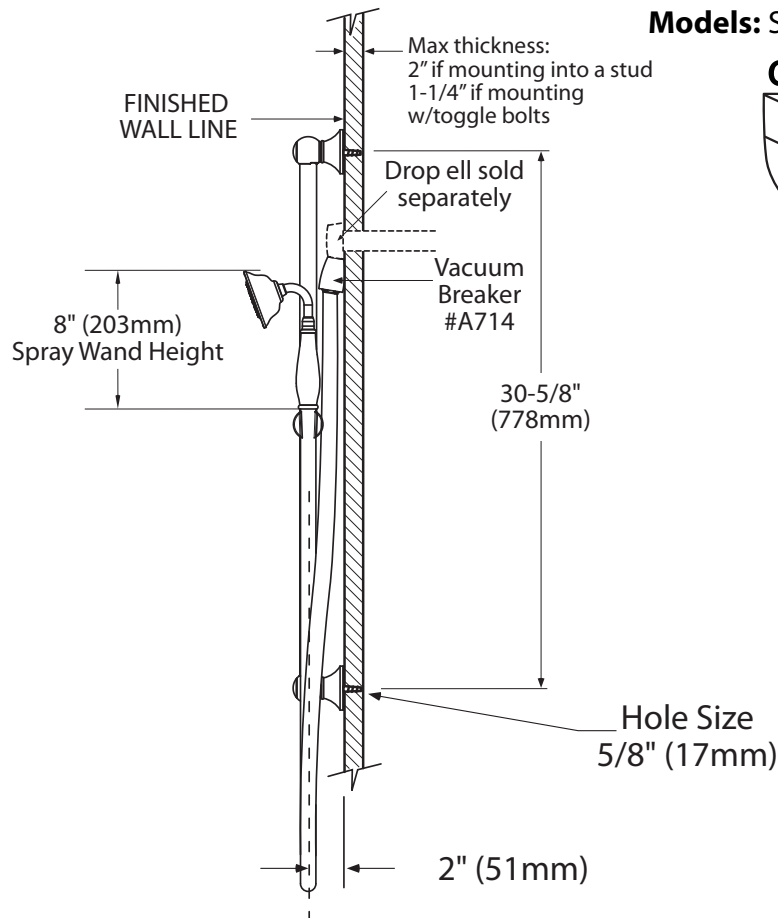

Buy it for looks. Buy it for life.®

Specifications

DESCRIPTION

- Various finishes identified by suffix
- Handheld shower
- 69" double interlock spiral hose (metal)
- Vacuum breaker
- 30" slide bar with push button height selection

OPERATION

- Single function
- Handshower holder rotates to adjust angle of handshower

FLOW

- Designed to deliver 1.75 gpm (6.6 L/min) at 80 psi

STANDARDS

- Designed and manufactured to comply with the applicable requirements of CSA B-125.1, ASME A112.18.1 and ASSE 1014 and all applicable specifications referenced therein

WARRANTY

- Lifetime limited warranty against material or manufacturing defects

Weymouth™
Single Function Handshower
with Slidebar

Models: S12107EP series

CRITICAL DIMENSIONS

(DO NOT SCALE)