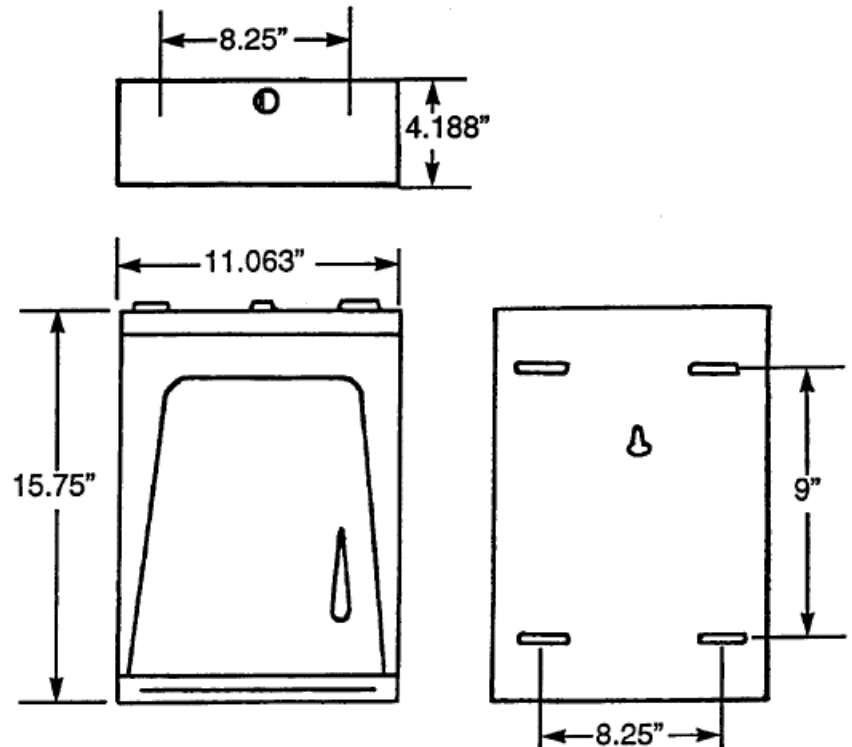

### Stock Numbers:

- q **103SS – Combo Towel Cabinet**  
Stainless Steel  
Holds 400 C-fold Sheets  
Tumbler Lock with Key  
Full Length Hinge  
Refill Indicator  
Easy Loading
- q **R103CH – Combo Towel Cabinet**  
Polished Chrome Finish  
Holds 400 C-fold Sheets  
Tumbler Lock with Key  
Full Length Hinge  
Refill Indicator  
Easy Loading
- q **103W – Combo Towel Cabinet**  
White Finish  
Holds 400 C-fold Sheets  
Tumbler Lock with Key  
Full Length Hinge  
Refill Indicator  
Easy Loading

### Dimensions: