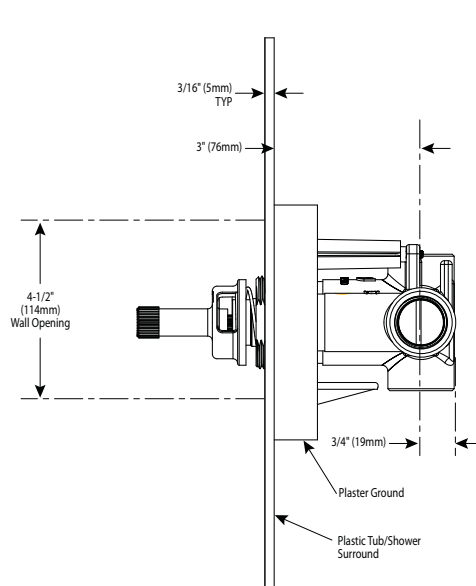

Buy it for looks. Buy it for life.®

Specifications

DESCRIPTION

- Brass construction
- 3/4" IPS connections
- Thermostatic valve design with integral checkstops

OPERATION

- Temperature lever operates through a 340 degree arc with maximum cold at full clockwise rotation and maximum hot at full counterclockwise rotation
- Safety stop preset temperature at 105 degrees F (41degrees C)
- Safety stop override allows maximum temperature at 120 degrees F (49 degrees C)
- Factory established temperature range from 80 degrees F (27 degrees C) to 120 degrees F (49 degrees C)
- Must be used with at least one S3600 valve.

CARTRIDGE

- Thermostatic cartridge design with non metallic/nonferrous materials

STANDARDS

- Third party certified to meet ASME A112.18.1/CSA B-125.1, CSA B125.3, ASSE 1016, ASSE 1070 and all applicable requirements referenced therein

WARRANTY

- Lifetime limited warranty against leaks, drips and finish defects to the original consumer purchaser
- 5 year warranty if used in commercial installations

ExactTemp® 3/4" Thermostatic Valve

Model: S3371

Thin Wall

CRITICAL DIMENSIONS

(DO NOT SCALE)