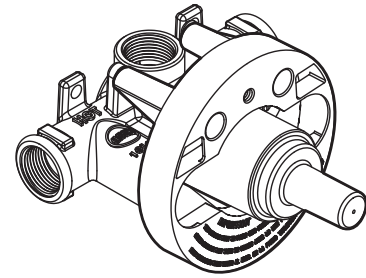

ExactTemp® 3/4" Thermostatic Valve

Model: S3371