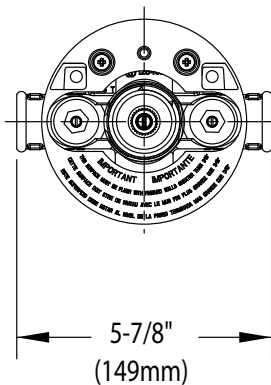

Buy it for looks. Buy it for life.®

Specifications

DESCRIPTION

- Brass construction
- 3/4" IPS connections
- Thermostatic valve design with integral checkstops

OPERATION

- Temperature lever operates through a 340 degree arc with maximum cold at full clockwise rotation and maximum hot at full counterclockwise rotation
- Safety stop preset temperature at 105 degrees F (41degrees C)
- Safety stop override allows maximum temperature at 120 degrees F (49 degrees C)
- Factory established temperature range from 80 degrees F (27 degrees C) to 120 degrees F (49 degrees C)
- Must be used with at least one S3600 valve.

CARTRIDGE

- Thermostatic cartridge design with non metallic/nonferrous materials

STANDARDS

- Third party certified to meet ASME A112.18.1/CSA B-125.1, CSA B125.3, ASSE 1016, ASSE 1070 and all applicable requirements referenced therein

WARRANTY

- Lifetime limited warranty against leaks, drips and finish defects to the original consumer purchaser
- 5 year warranty if used in commercial installations

ExactTemp® 3/4" Thermostatic Valve

Model: S3371

Thin Wall

CRITICAL DIMENSIONS

(DO NOT SCALE)