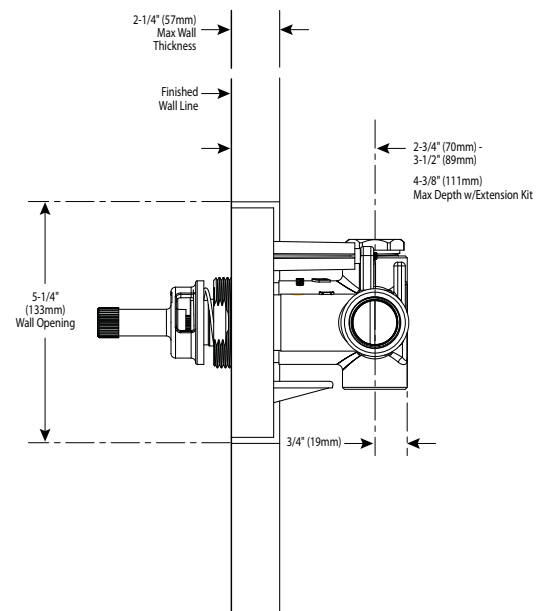

Thick Wall

CRITICAL DIMENSIONS

(DO NOT SCALE)