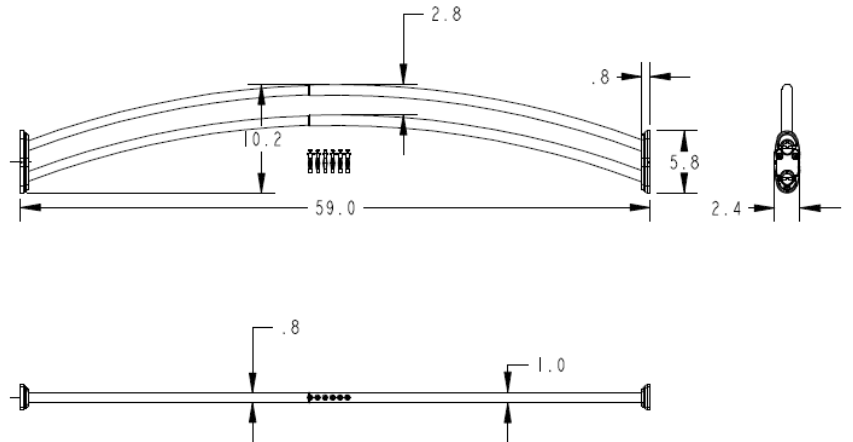

Technical Specification

Double Curved Shower Rod

DN2141

Stock Numbers:

- ❑ DN2140BN / DN2141BN – Double Curved Shower Rod Brushed Nickel Finish
- ❑ DN2140CH / DN2141CH – Double Curved Shower Rod Chrome Finish
- ❑ DN2140WB / DN2141WB – Double Curved Shower Rod Old World Bronze Finish

Dimensions:

Materials:

Double Curved Shower Rods are made of #430 Stainless Steel. **Decorative covers** are made from #304 Stainless Steel. **Mounting flanges** are made from ABS plastic. **Rod connectors** are made from Polypropylene.

Stock Number: _____ **Double Curved Shower Rod By Creative Specialties**

25300 AL MOEN DRIVE • NORTH OLMS TED, OH 44070
CORPORATE HEADQUARTERS: (800) 321-8809 • FAX: (800) 848-6636
INTERNATIONAL: (440) 962-2000 • FAX: (440) 962-2726
CUSTOMER SERVICE (USA): 800-882-0116 • FAX: (888) 379-2720
WWW.CSI.MOEN.COM