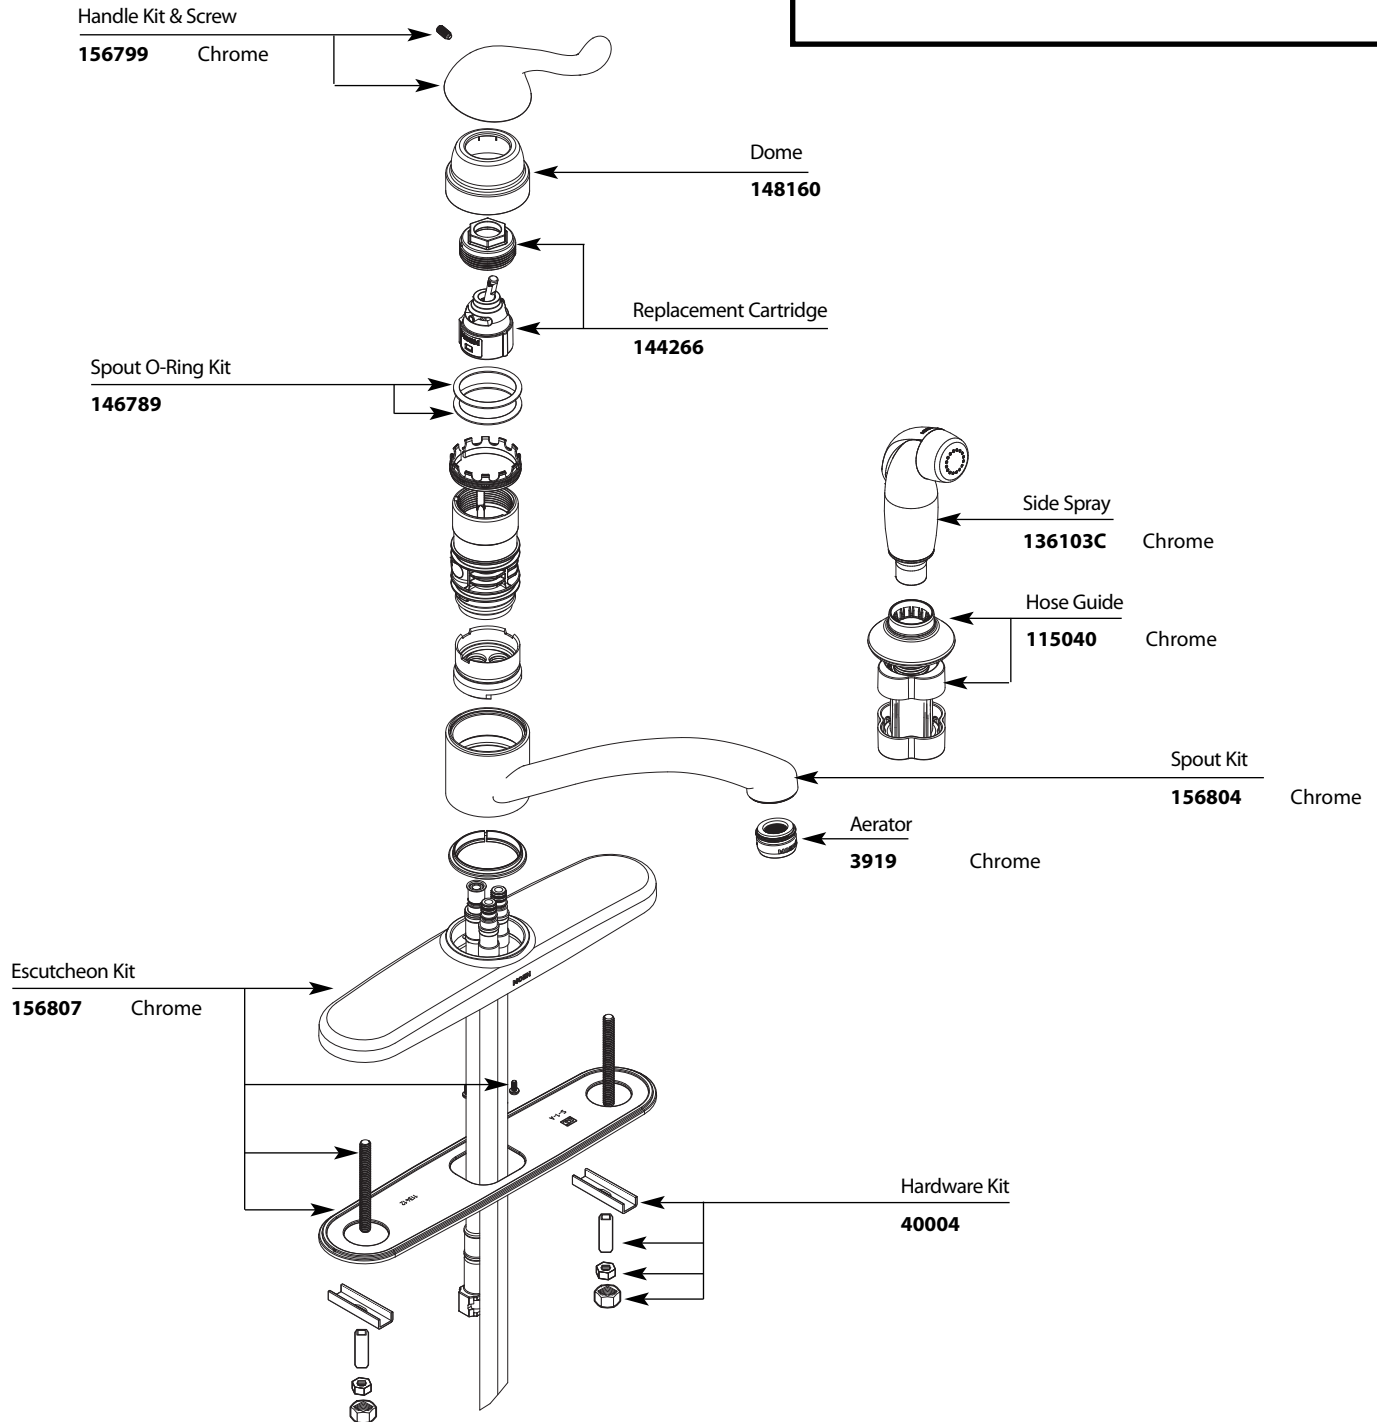

Buy it for looks. Buy it for life.®

There is more than 1 version of this model.
Page down to identify the version you have.

■ Order by Part Number

Illustrated Parts

TOUCH CONTROL®		
Single Handle Lever Kitchen Faucet w/Protégé Side Spray		
MODEL	HANDLE	FINISH
CA87530	Lever	Chrome
CA87539	Lever	Chrome/less spray

Buy it for looks. Buy it for life.®

Illustrated Parts

■ Order by Part Number

TOUCH CONTROL®
Single Handle Lever Kitchen Faucet
w/Protégé Side Spray

<u>MODEL</u>	<u>HANDLE</u>	<u>FINISH</u>
CA87530	Lever	Chrome
CA87539	Lever	Chrome/less spray