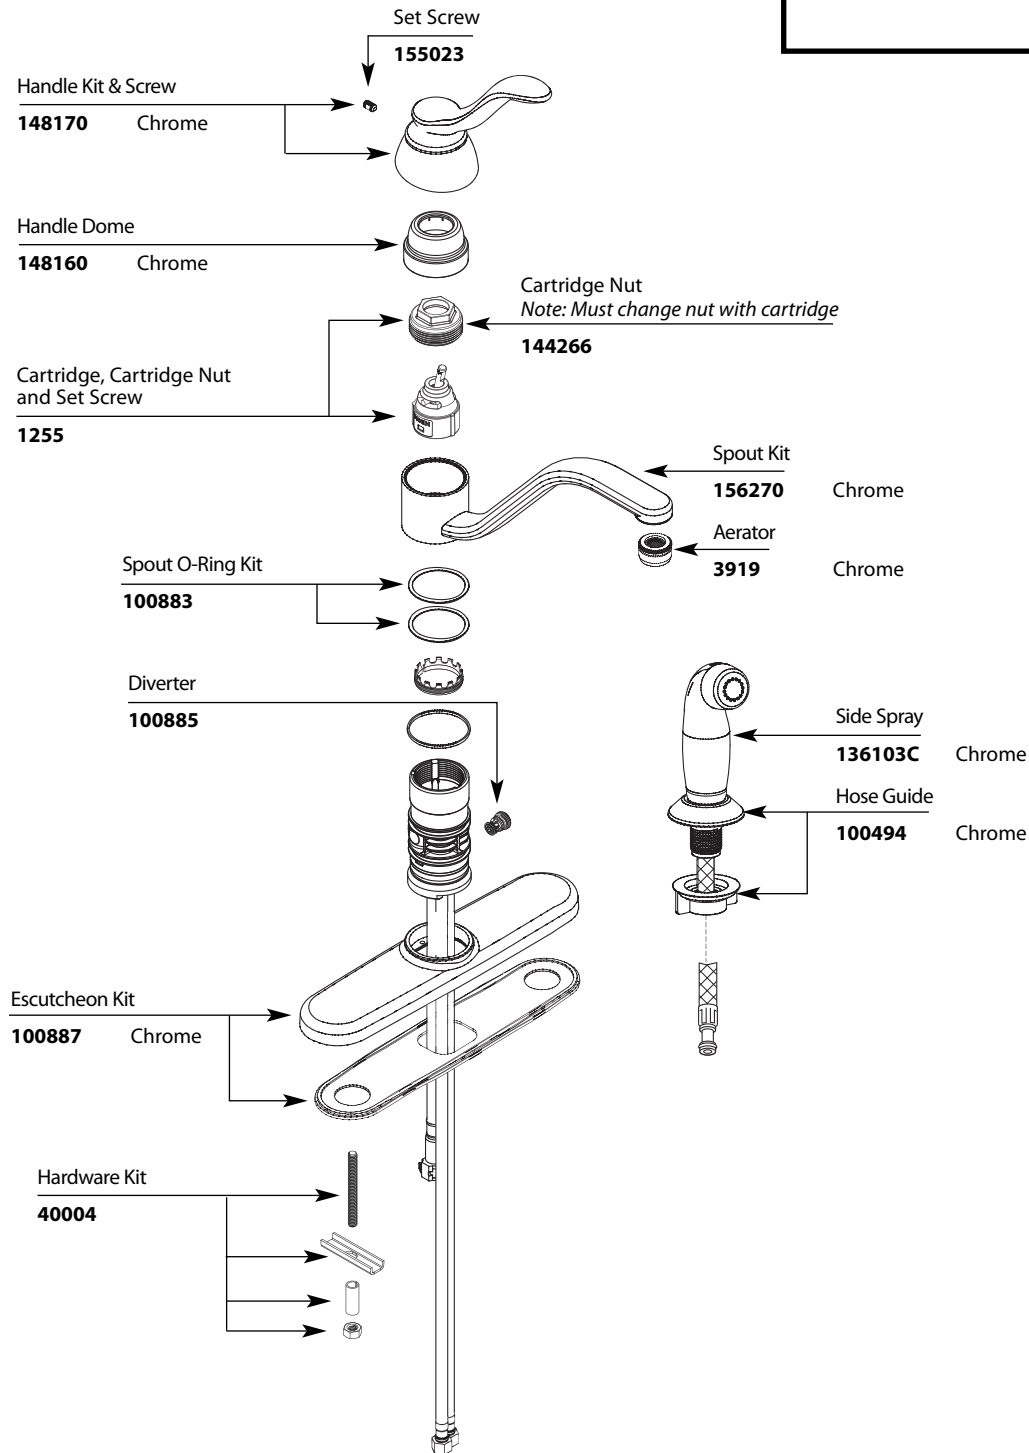

Buy it for looks. Buy it for life.®

Illustrated Parts

■ **Order by Part Number**

There is more than 1 version of this model.
Page down to identify the version you have.

For models after 4/11

BANBURY®		
Single Handle Lever Kitchen Faucet w/Protégé Side Spray		
MODEL	HANDLE	FINISH
CA87528	Lever w/spray	Chrome

HOSE ADAPTER CLIP	
	Clip 152767

Buy it for looks. Buy it for life.®

Illustrated Parts

■ **Order by Part Number**

For models prior to 4/11

TOUCH CONTROL®		
Single Handle Lever Kitchen Faucet w/Protégé Side Spray		
<u>MODEL</u>	<u>HANDLE</u>	<u>FINISH</u>
CA87528	Lever w/spray	Chrome