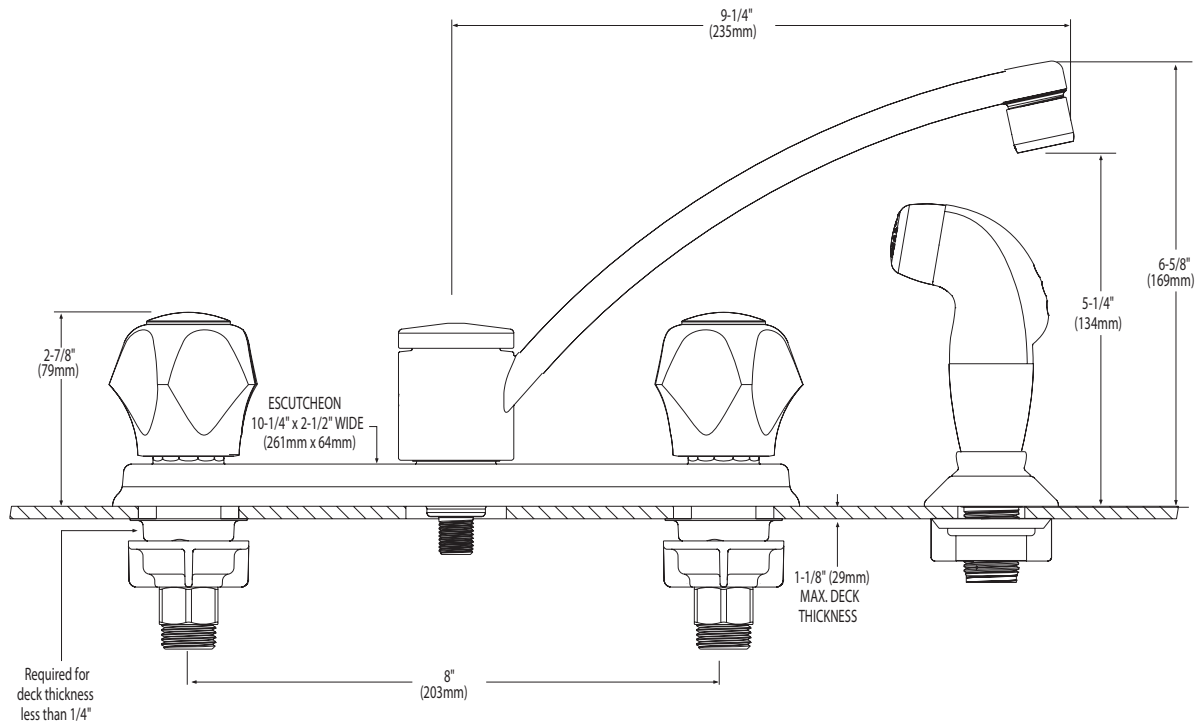

Buy it for looks. Buy it for life.®

Specifications

FAUCET DESCRIPTION

- Metal construction with various finishes identified by suffix
- 1/2" IPS connections will accept standard ball nose
- Includes hose and Protégé side spray

Models: CA87681 series
CA87685 series (without spray)

NOTE: THIS FAUCET IS DESIGNED TO BE INSTALLED
THRU 4 HOLE, 1" (25MM) MIN. DIA.

CRITICAL DIMENSIONS

(DO NOT SCALE)