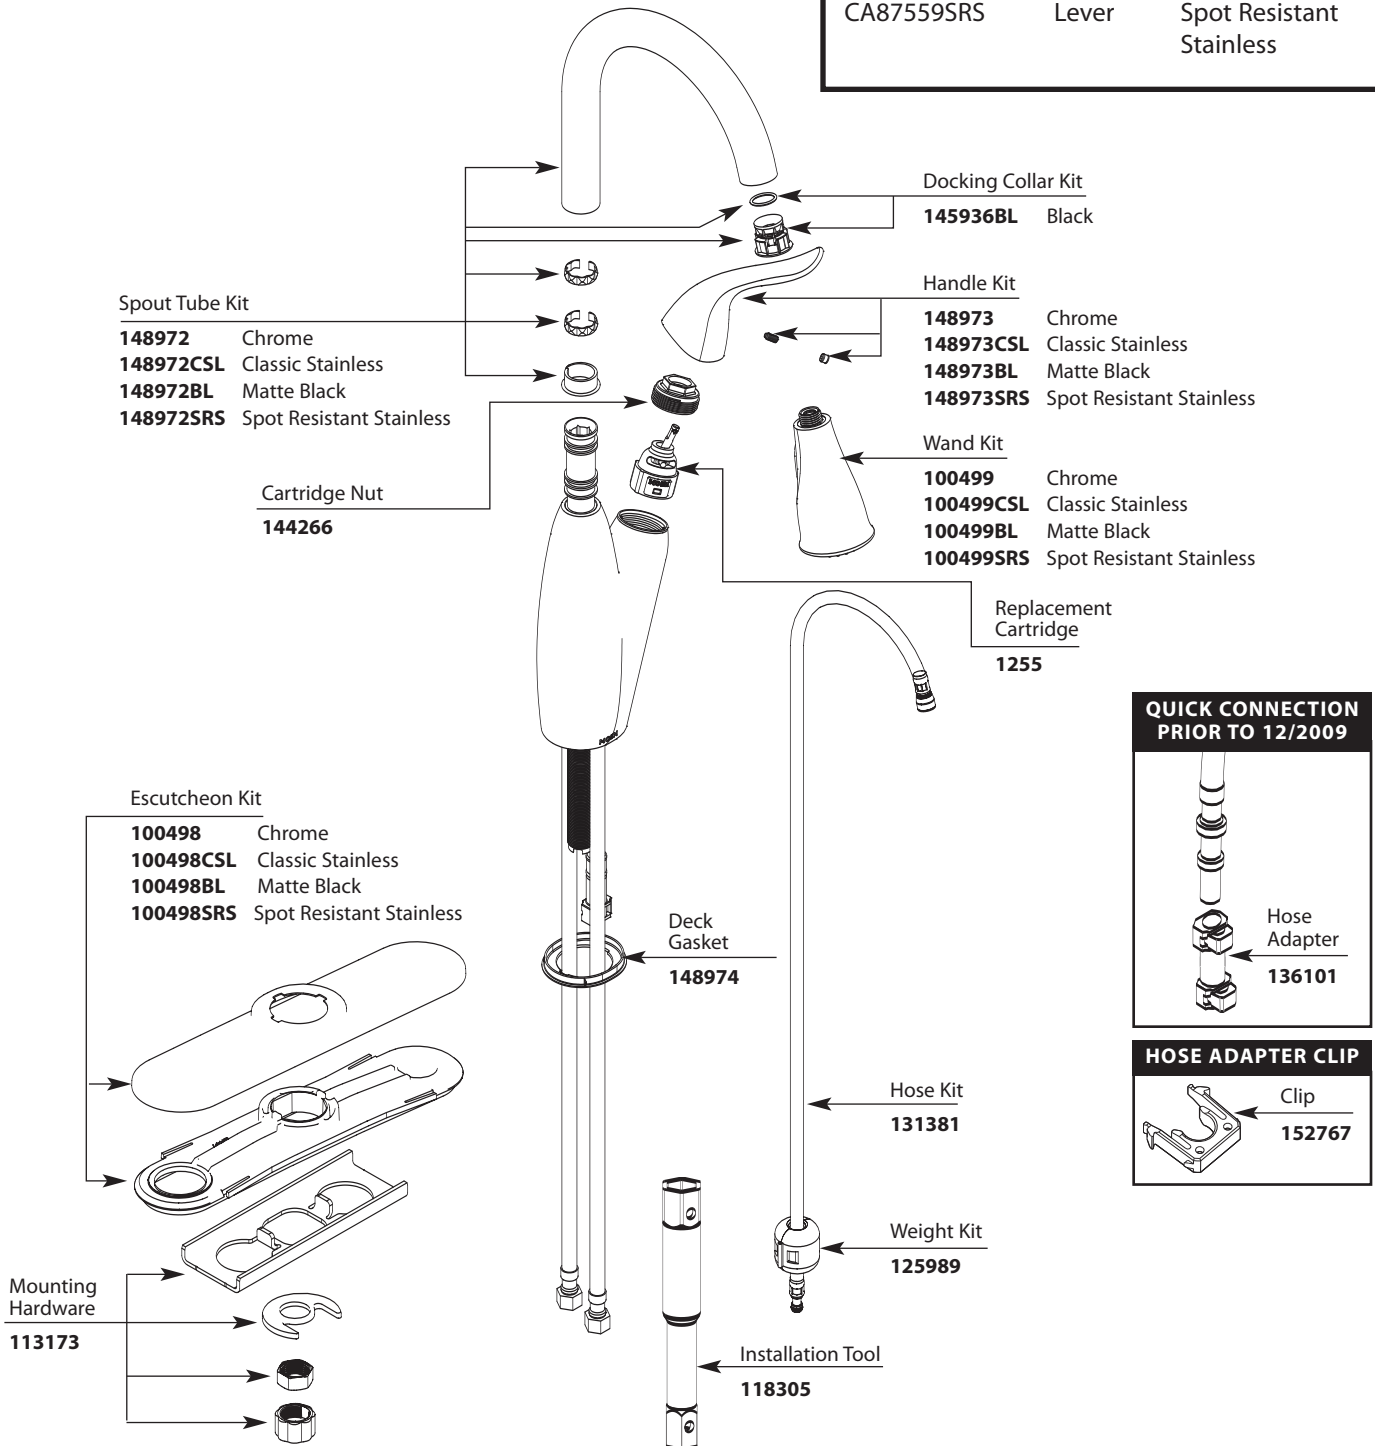

Buy it for looks. Buy it for life.®

■ Order by Part Number

*There is more than 1 version of this model.
Page down to identify the version you have.*

Illustrated Parts

Solidad™		
Single-Handle High Arc Pull Out Kitchen Faucet		
MODEL	TYPE	FINISH
CA87559	Lever	Chrome
CA87559CSL	Lever	Classic Stainless
CA87559BL	Lever	Matte Black
CA87559SRS	Lever	Spot Resistant Stainless

Buy it for looks. Buy it for life.®

■ Order by Part Number

Illustrated Parts

Solidad™		
Single-Handle High Arc Pull Out Kitchen Faucet		
MODEL	TYPE	FINISH
CA87559	Lever	Chrome
CA87559CSL	Lever	Classic Stainless
CA87559BL	Lever	Matte Black