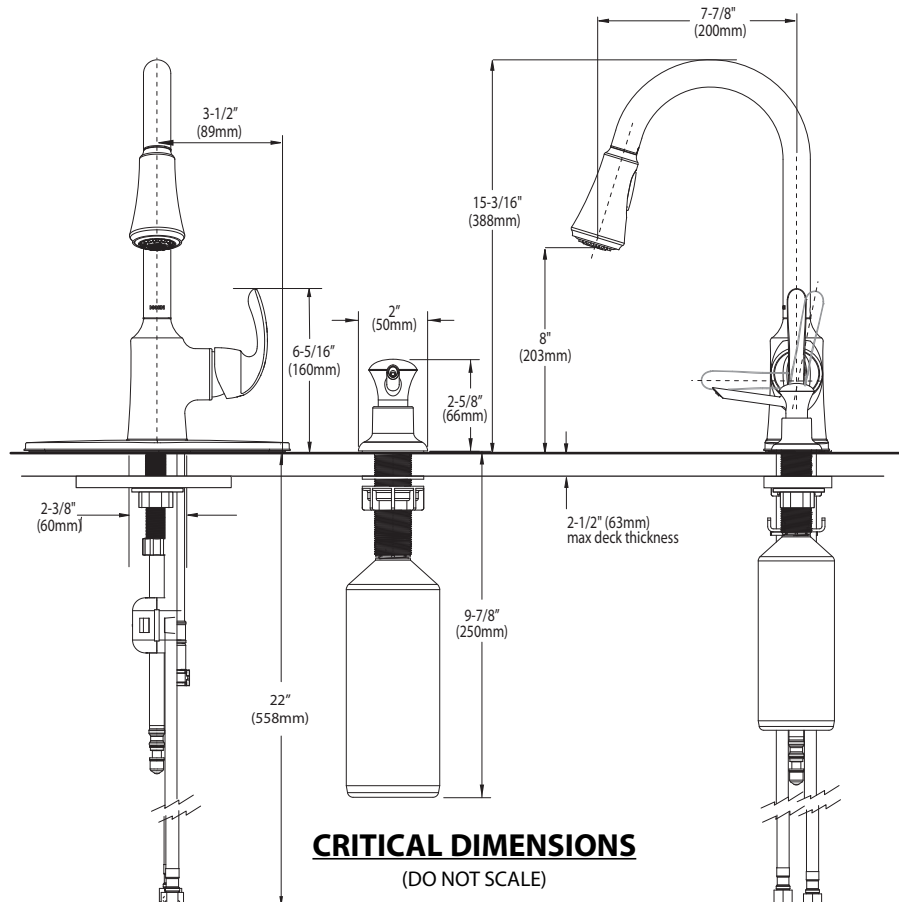

Buy it for looks. Buy it for life.®

Specifications

DESCRIPTION

- Metal construction with various finishes identified by suffix
- Hydrolock® quick connect installation
- Pullout spray with 68" braided hose
- Flexible supply lines with 3/8" compression fittings connect directly to supply stop
- 360° rotating spout

OPERATION

- Single handle lever
- Operates with less than 5 lbs. of force
- Operates in spray or stream mode in the pullout or retracted position
- When filling a vessel outside the sink, the pause feature conveniently stops the flow of water as the wand passes over the counter top

FLOW

- Flow is limited to 1.5 gpm (5.7 L/min) at 60 psi
- Operates in eco-performance mode by default in aerated and spray stream

CARTRIDGE

- 1255™ Duralast™ cartridge for Single-Handle Faucets

STANDARDS

- Third party certified to IAPMO Green ASME A112.18.1/CSA B-125.1 and all applicable requirements referenced therein including NSF 61/9
- Meets CalGreen and Georgia SB370 requirements
- Contains no more than 0.25% weighted average lead content
- Complies with California Proposition 65 and with the Federal Safe Drinking Water Act
- The backflow protection system in the device consists of two independently operating check valves, a primary and a secondary which prevent backflow

Model: CA87094 series

NOTE: THIS FAUCET IS DESIGNED TO BE INSTALLED THRU 1 HOLE, 1-1/2" (38mm) MIN. DIA.

FOR MORE INFORMATION CALL: 1-800-BUY-MOEN

www.moen.com