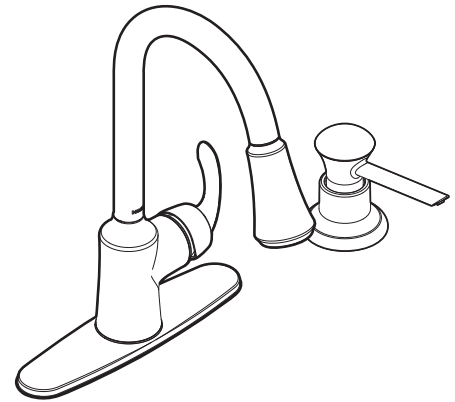

DESCRIPTION

- Metal construction with various finishes identified by suffix
- Hydrolock® quick connect installation
- Pullout spray with 68" braided hose
- Flexible supply lines with 3/8" compression fittings connect directly to supply stop
- 360° rotating spout

OPERATION

- Single handle lever
- Operates with less than 5 lbs. of force
- Operates in spray or stream mode in the pullout or retracted position
- When filling a vessel outside the sink, the pause feature conveniently stops the flow of water as the wand passes over the counter top

FLOW

- Flow is limited to 1.5 gpm (5.7 L/min) at 60 psi
- Operates in eco-performance mode by default in aerated and spray stream

CARTRIDGE

- 1255™ Duralast™ cartridge for Single-Handle Faucets

STANDARDS

- Third party certified to IAPMO Green ASME A112.18.1/CSA B-125.1 and all applicable requirements referenced therein including NSF 61/9
- Meets CalGreen and Georgia SB370 requirements
- Contains no more than 0.25% weighted average lead content
- Complies with California Proposition 65 and with the Federal Safe Drinking Water Act
- The backflow protection system in the device consists of two independently operating check valves, a primary and a secondary which prevent backflow

- ADA for lever handle

WARRANTY

- Lifetime limited warranty against leaks, drips and finish defects to the original consumer purchaser
- 5 year warranty if used in commercial installations

Single Handle High Arc Pulldown Kitchen Faucet

Model: CA87094 series

NOTE: THIS FAUCET IS DESIGNED TO BE INSTALLED THRU 1 HOLE, 1-1/2" (38mm) MIN. DIA.