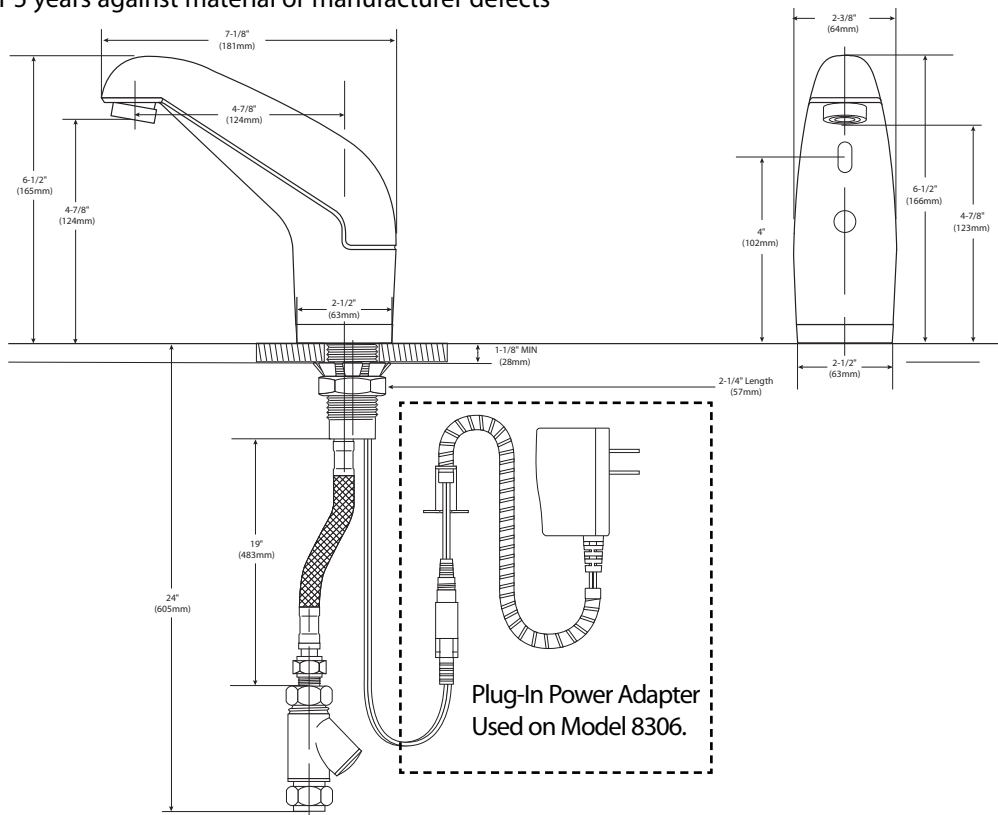

DESCRIPTION

- Metal construction with chrome plated finish
- 2 piece clamshell design
- Modern styling
- Single mount
- Vandal resistant
- Flexible stainless steel supply line

OPERATION

- Self-adapting distant adjustment
- 30 second time-out feature
- Low battery indicator light
- Battery 4(AA) or AC powered
- Average battery life 350,000 cycles
- Built-in mixing-manual on/off handle
- In-line filter included

WARRANTY

- Warranted for 5 years against material or manufacturer defects

Non-Mixing Electronic Faucet

Models: CA8305 (Battery)
CA8306 (AC)

NOTE: DESIGNED TO BE INSTALLED THROUGH ONE HOLE 1-1/4" MIN. DIA.

CRITICAL DIMENSIONS

(DO NOT SCALE)