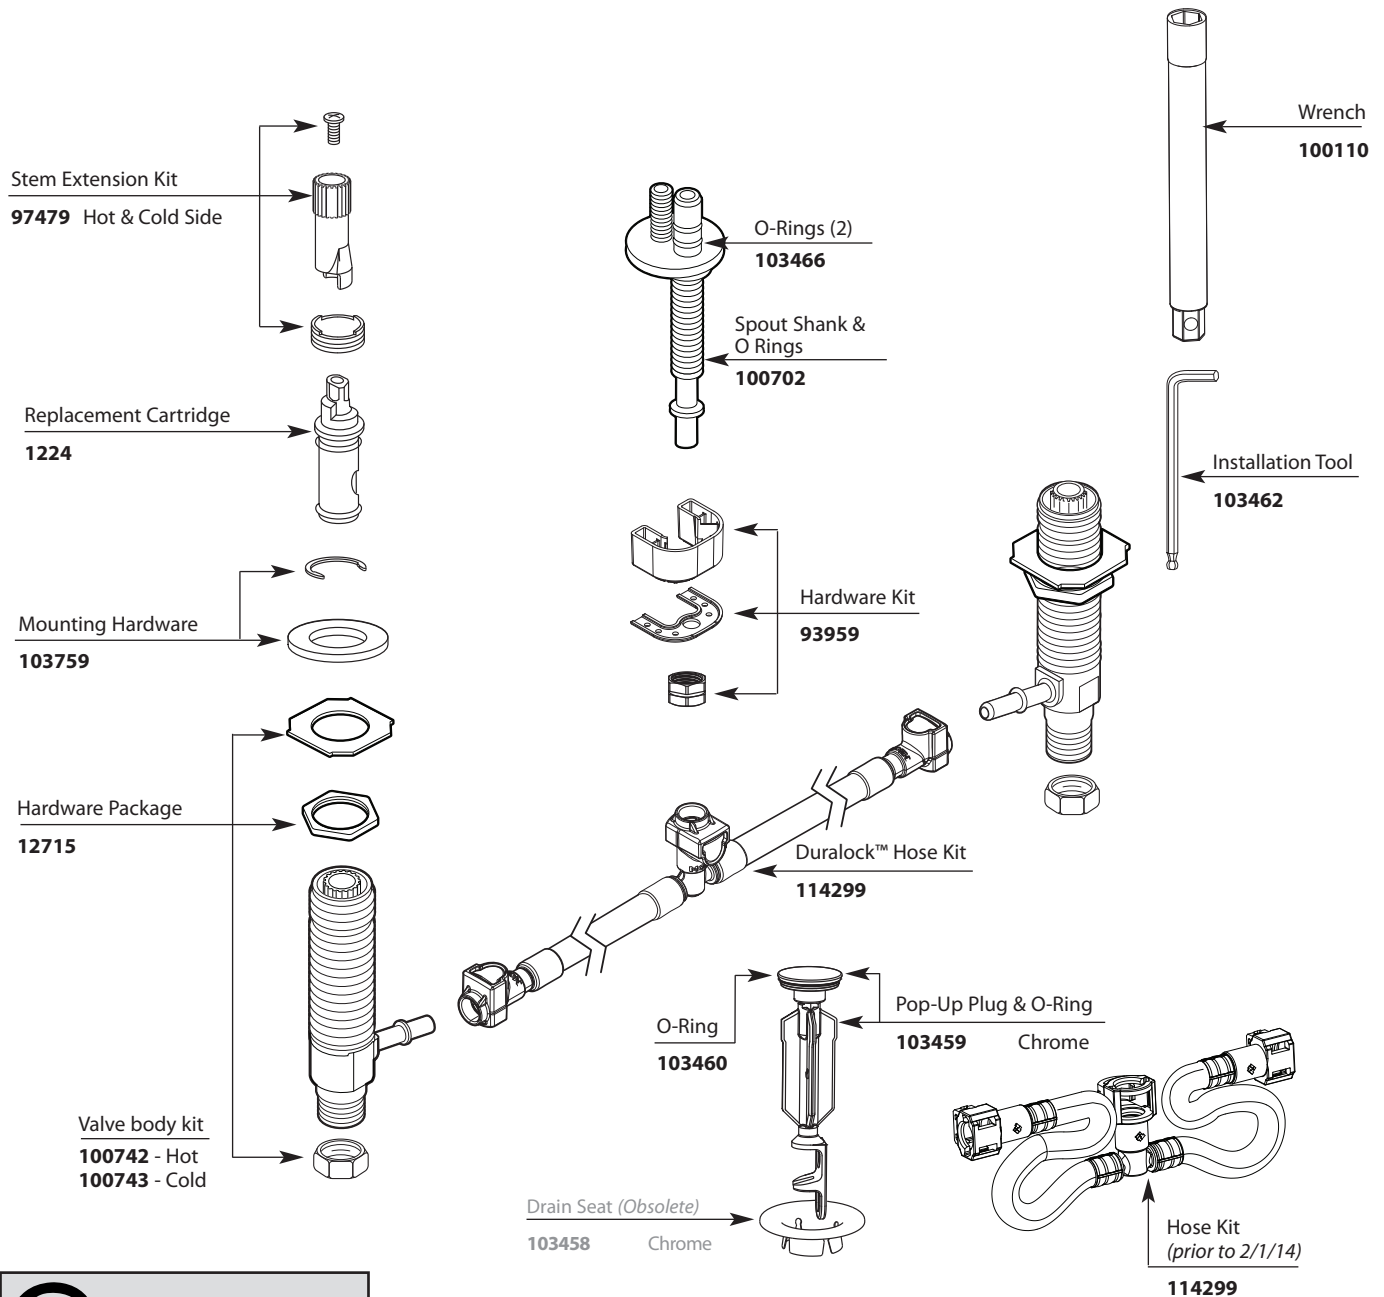

# Illustrated Parts

M-PACT VALVE	
Widespread Lavatory Rough-in Valve	
<b>MODEL</b>	<b>PACK TYPE</b>
9000	Single
69000	Bulk ( 6 per carton)

Buy it for looks. Buy it for life.®

# Illustrated Parts

■ Order by Part Number

<b>M•PACT VALVE</b>	
<b>Widespread Lavatory Rough-in Valve</b>	
<u>MODEL</u>	<u>PACK TYPE</u>
9000	Single
69000	Bulk (6 per carton)

Buy it for looks. Buy it for life.®

# Illustrated Parts

■ Order by Part Number

<b>VALVE</b>	
<b>Widespread Lavatory Rough-in Valve</b>	
<u>MODEL</u>	<u>PACK TYPE</u>
9000	Single
69000	Bulk (6 per carton)