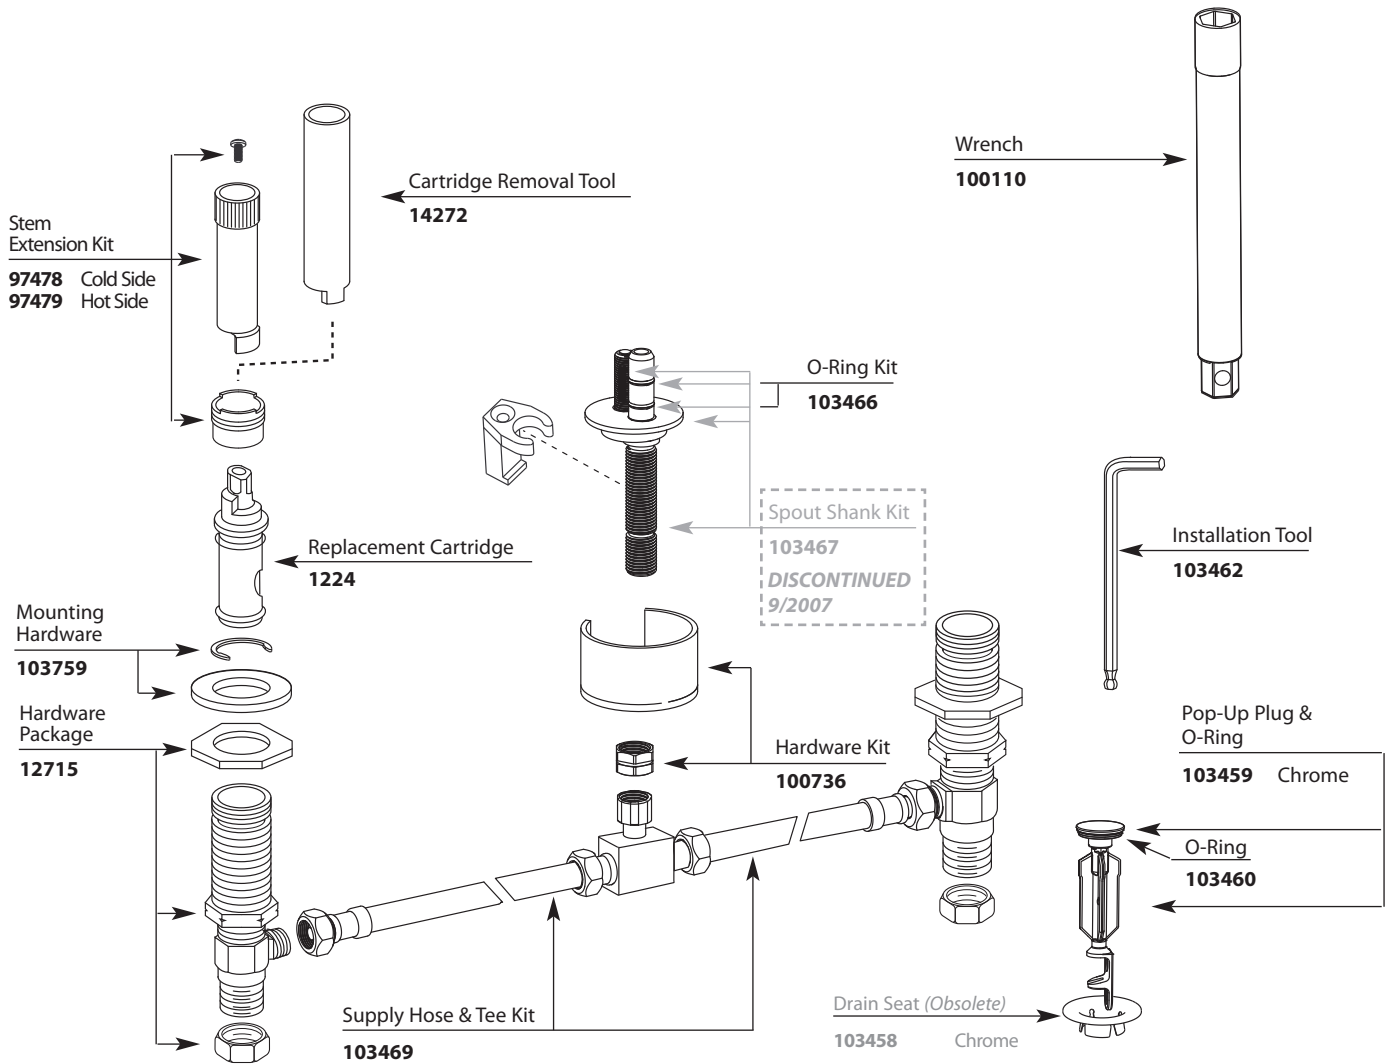

# Illustrated Parts

M-PACT VALVE	
Widespread Lavatory Rough-in Valve	
<b>MODEL</b>	<b>PACK TYPE</b>
9000	Single
69000	Bulk ( 6 per carton)

Buy it for looks. Buy it for life.®

# Illustrated Parts

■ Order by Part Number

<b>M•PACT VALVE</b>	
<b>Widespread Lavatory Rough-in Valve</b>	
<u>MODEL</u>	<u>PACK TYPE</u>
9000	Single
69000	Bulk (6 per carton)

Buy it for looks. Buy it for life.®

# Illustrated Parts

■ Order by Part Number

<b>VALVE</b>	
<b>Widespread Lavatory Rough-in Valve</b>	
<u>MODEL</u>	<u>PACK TYPE</u>
9000	Single
69000	Bulk (6 per carton)