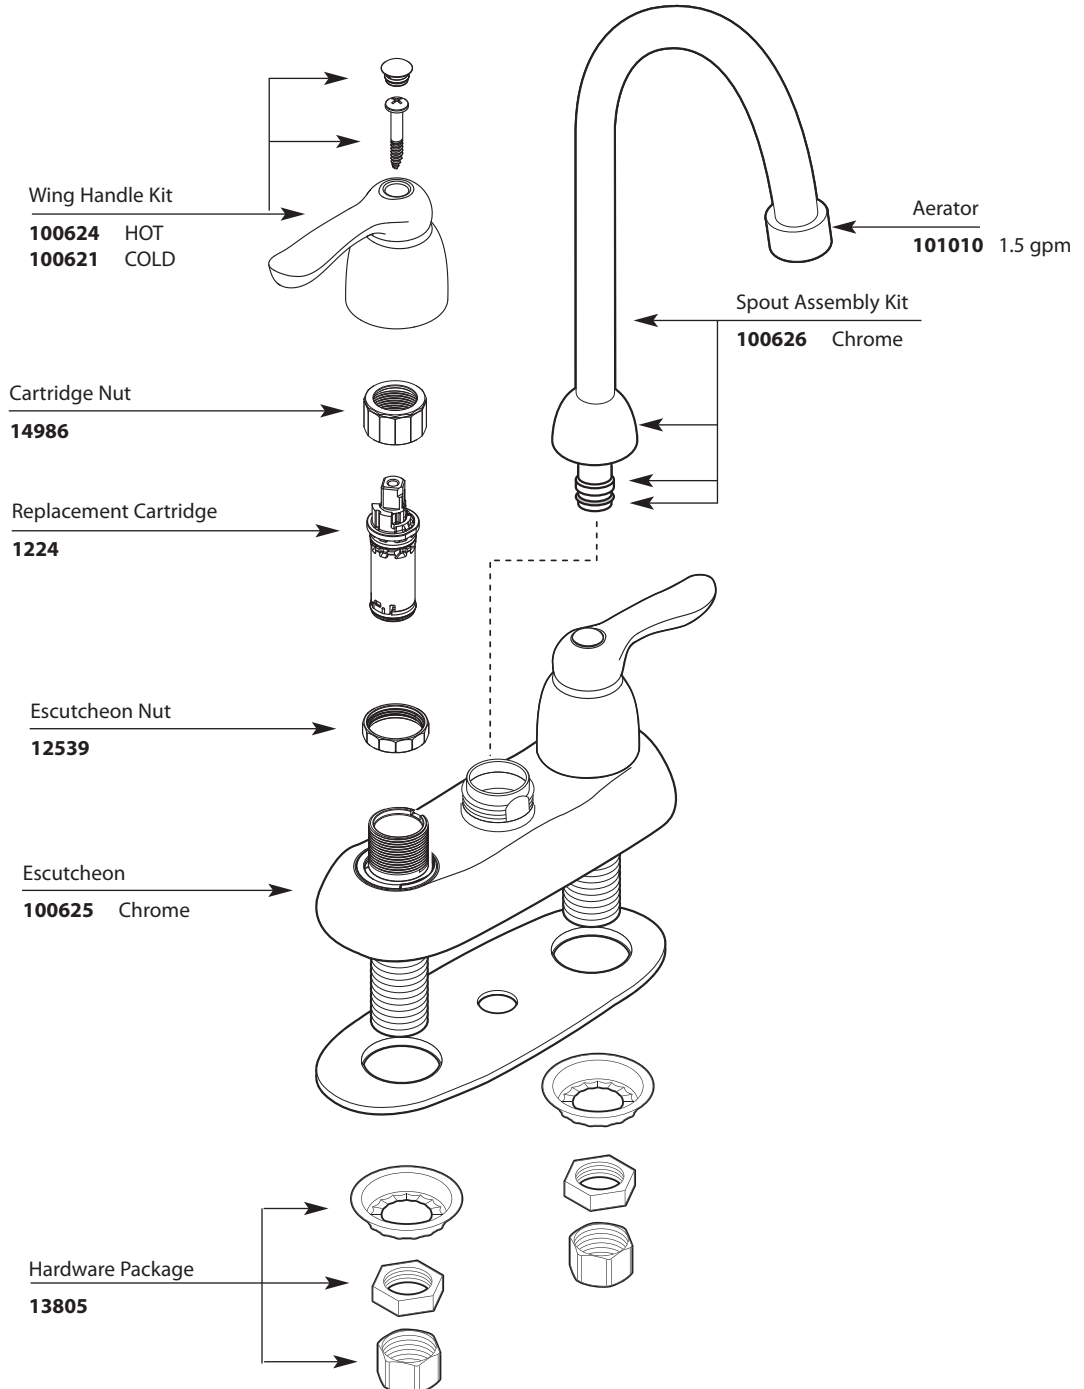

■ Order by Part Number

*There is more than 1 version of this model.
Page down to identify the version you have.*

Illustrated Parts

Two-Handle Deck Faucet		
<u>MODEL</u>	<u>HANDLE</u>	<u>FINISH</u>
8957	Wing	Chrome

Illustrated Parts

■ Order by Part Number

Two-Handle Deck Faucet		
<u>MODEL</u>	<u>HANDLE</u>	<u>FINISH</u>
8957	Wing	Chrome