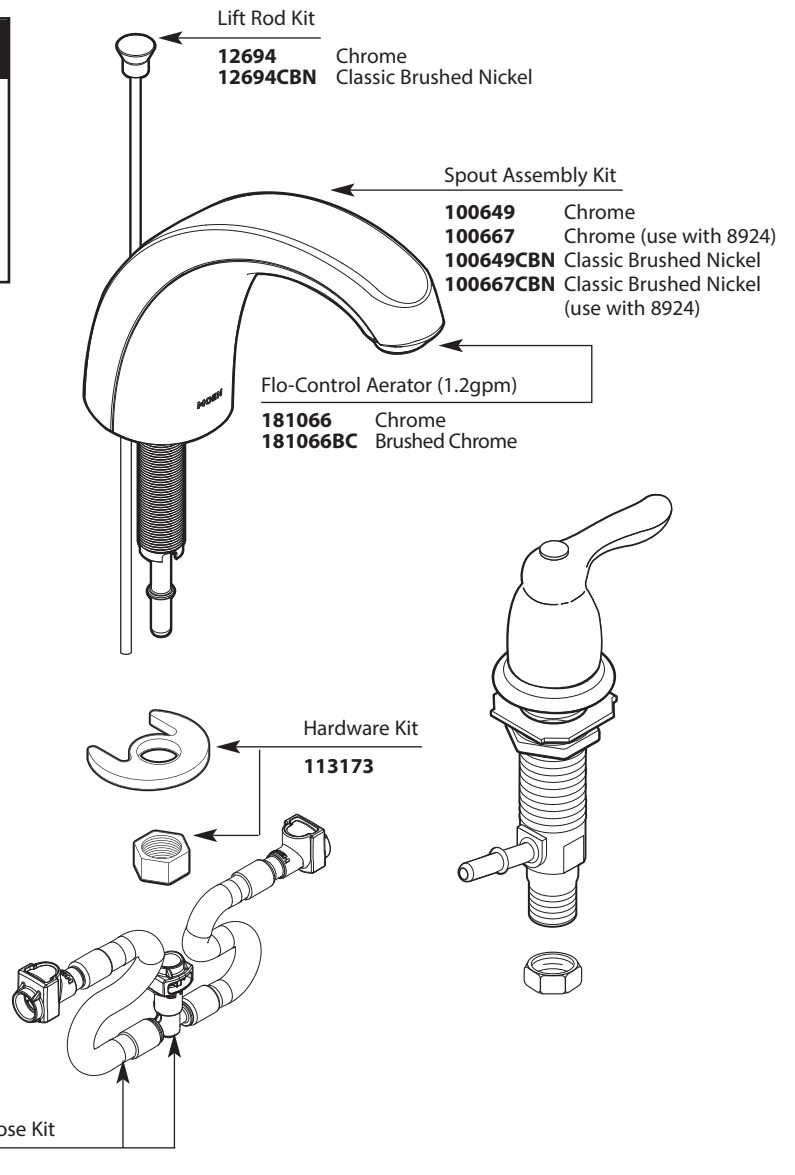

■ Order by Part Number

*There is more than 1 version of this model.  
Page down to identify the version you have.*

CHATEAU <sup>®</sup>		
Two-Handle Widespread Lavatory Faucet		
MODEL	TYPE	FINISH
8922	Lav w/metal waste	Chrome
8924	Lav w/grid waste	Chrome

Order by Part Number

Handle Screw  
**90507** Chrome

Wing Handle Insert Kit  
**14904** Chrome

Wing Handle Hub Kit  
 (Hot & Cold)  
**90506** Chrome

Cartridge Nut  
**13401**

**Cartridge Nut  
 prior to 1/6/05**

Replaced by

Handle Adapter Kit  
**90274**

Replacement Cartridge  
**1224**

Escutcheon  
**14349** Chrome

Hardware Package  
**11926**

Valve body (includes  
 cartridge & cartridge nut)  
**1371 - HOT**  
**1373 - COLD**

**CHATEAU<sup>®</sup>**  
**Two-Handle Widespread Lavatory Faucet**

MODEL	TYPE	FINISH
8922	Lav w/metal waste	Chrome
8924	Lav w/grid waste	Chrome

Spout Assembly Kit  
**96472** Chrome  
 (with lift rod hole)  
**96495** Chrome  
 (used with 8924, no lift rod hole)