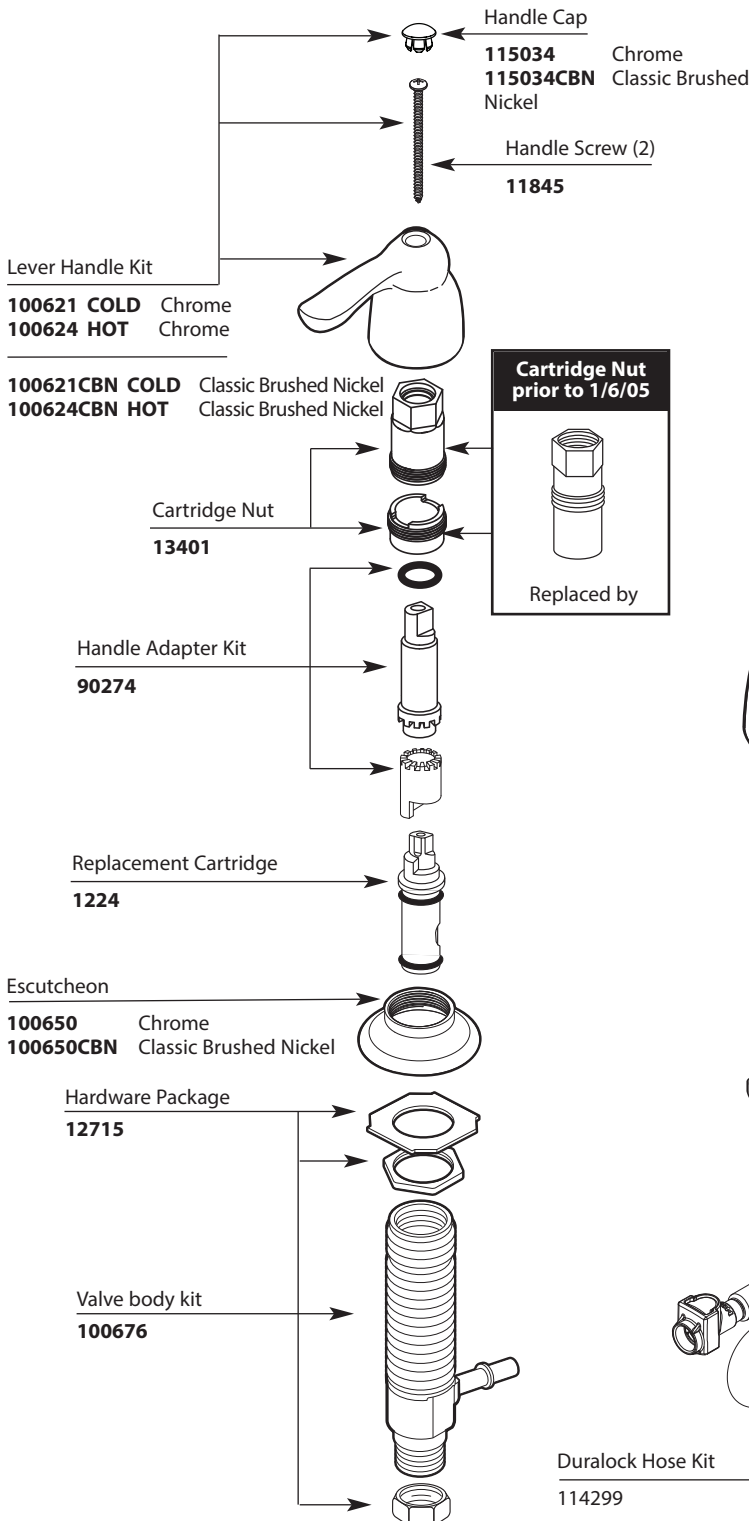

■ Order by Part Number

*There is more than 1 version of this model.  
Page down to identify the version you have.*

CHATEAU <sup>®</sup>		
Two-Handle Widespread Lavatory Faucet		
MODEL	TYPE	FINISH
8922	Lav w/metal waste	Chrome
8924	Lav w/grid waste	Chrome

Order by Part Number

Handle Screw  
**90507** Chrome

Wing Handle Insert Kit  
**14904** Chrome

Wing Handle Hub Kit  
 (Hot & Cold)  
**90506** Chrome

Cartridge Nut  
**13401**

**Cartridge Nut  
 prior to 1/6/05**

Replaced by

Handle Adapter Kit  
**90274**

Replacement Cartridge  
**1224**

Escutcheon  
**14349** Chrome

Hardware Package  
**11926**

Valve body (includes  
 cartridge & cartridge nut)  
**1371 - HOT**  
**1373 - COLD**

**CHATEAU<sup>®</sup>**  
**Two-Handle Widespread Lavatory Faucet**

MODEL	TYPE	FINISH
8922	Lav w/metal waste	Chrome
8924	Lav w/grid waste	Chrome

Spout Assembly Kit  
**96472** Chrome  
 (with lift rod hole)  
**96495** Chrome  
 (used with 8924, no lift rod hole)