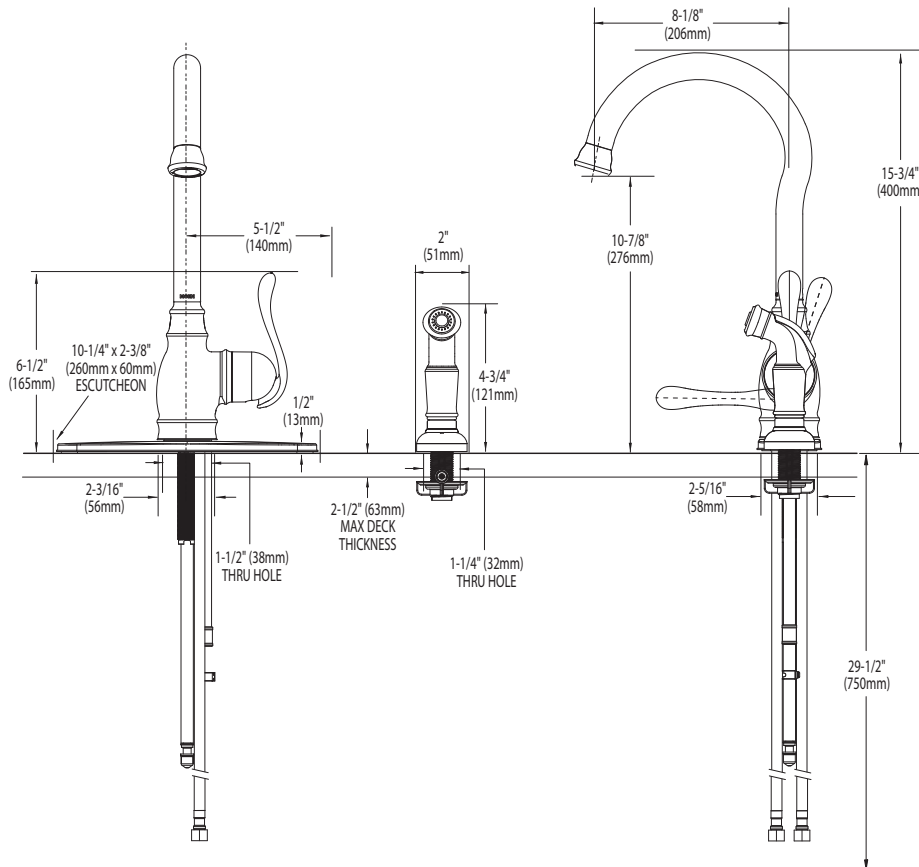

## FAUCET DESCRIPTION

- Metal construction with various finishes identified by suffix
- High arc spout provides the height and reach to fill or clean large pots
- Mounts with or without deck plate
- Flexible supply lines with 3/8" compression fittings
- 360° rotating spout
- Includes traditional side spray and quick connect system

## Single Handle Single Hole Mount High Arc Kitchen Faucet

**Models:** 87650 series with spray

**NOTE:** THIS FAUCET IS DESIGNED TO BE INSTALLED THRU 2 HOLES: A 1-1/2" (38MM) MIN. DIA. HOLE FOR VALVE AND A 1-1/4" (32MM) MIN. DIA. HOLE FOR SIDE SPRAY. HOLES ON 4" OR 8" CENTERS.

## CRITICAL DIMENSIONS

(DO NOT SCALE)

FOR MORE INFORMATION CALL: 1-800-BUY-MOEN

www.moen.com