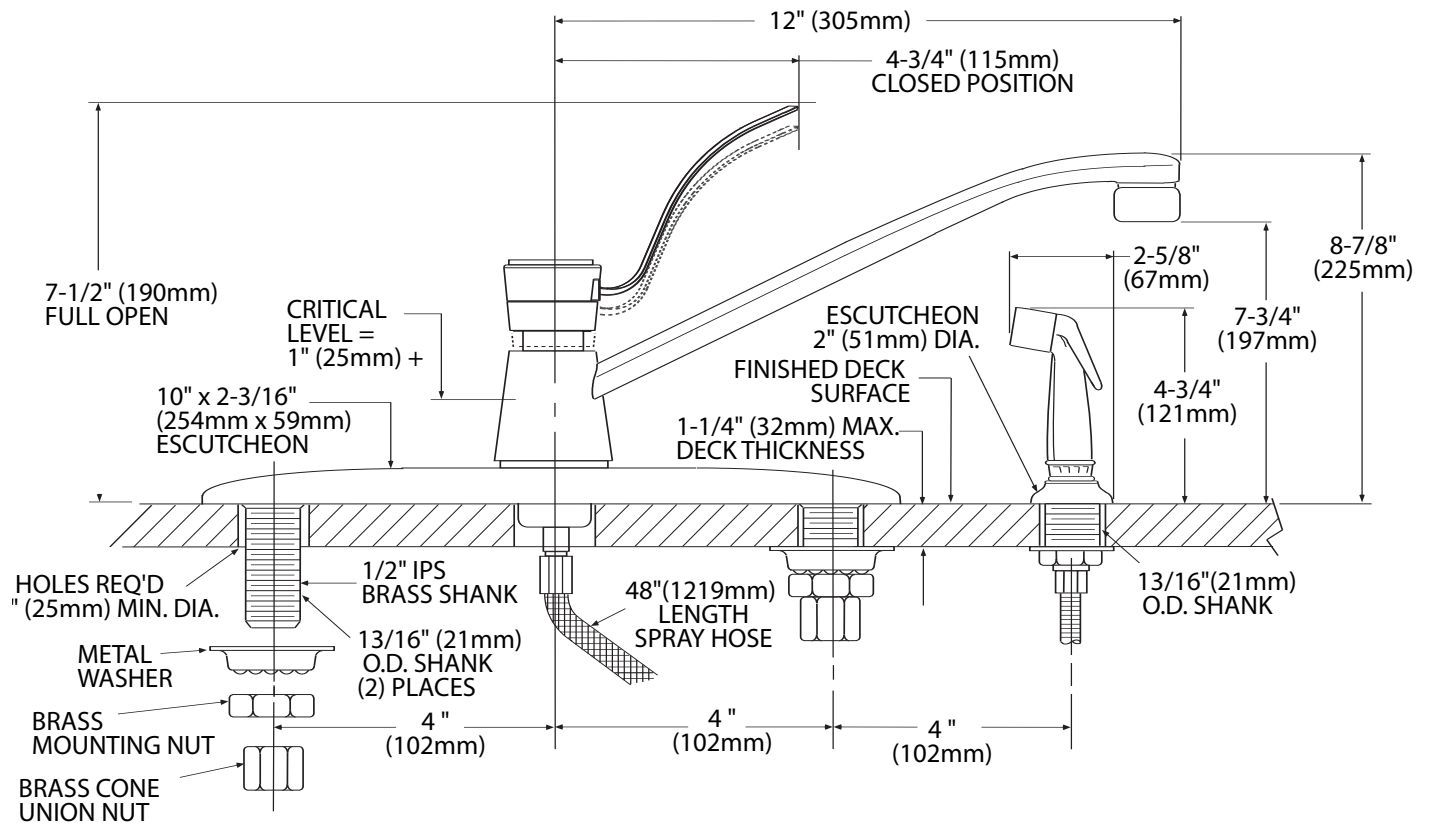

## FAUCET DESCRIPTION

- Chrome plated brass construction
- Supplied with 12" spout
- 1/2" IPS connections
- Supplied with vandal resistant screws

## WARRANTY

- Warranted for 5 years against material or manufacturing defects

**Single-Handle Kitchen Faucet w/Hose & Spray**

**Model: 8722**

**NOTE:** DESIGNED TO INSTALL THROUGH 4 HOLES 1" MIN. DIA. AND 4" ON CENTER

## CRITICAL DIMENSIONS

(DO NOT SCALE)