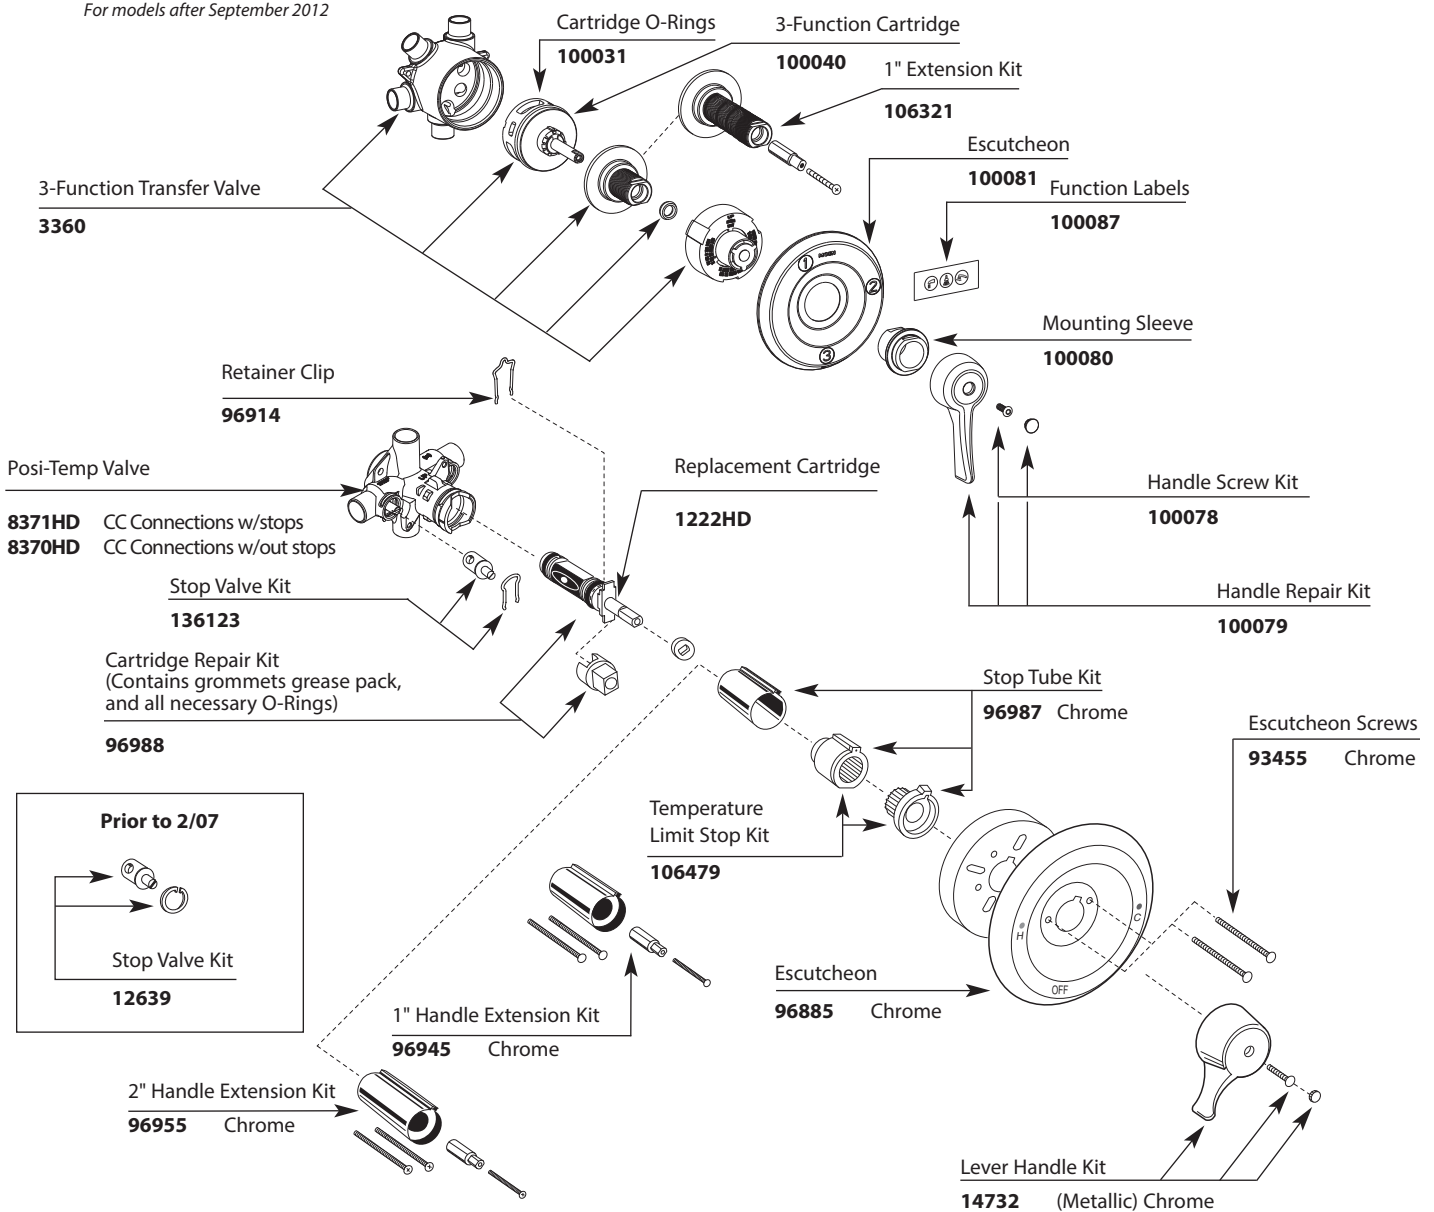

### Three-Function Commercial Tub/Shower System

MODEL	Handshower	Tub Filler	Showerhead	Vacuum Breaker	Drop Ell	Slide Bar	Wall Bracket
8360 3 Function Transfer Valve							
8341 Posi-Temp & 3 Function Transfer Valve	x	x		x	x	x	
8342 Posi-Temp & 3 Function Transfer Valve	x		x	x	x	x	
8343 Posi-Temp & 3 Function Transfer Valve	x	x	x	x	x	x	
8348 Posi-Temp	x			x	x		x
8346 Posi-Temp	x			x	x	x	
52710 Less Valves	x			x	x	x	
52710BN Less Valves	x			x	x	x	

For models after September 2012

■ Order by Part Number

\* **Parts Chart**

Shower Head, Arm, Flange  
**12894**

Vacuum Breaker (*Obsolete*)  
**52703**

Drop ell  
**A725**

Tub Spout  
**3804**

Clamp  
**100686**