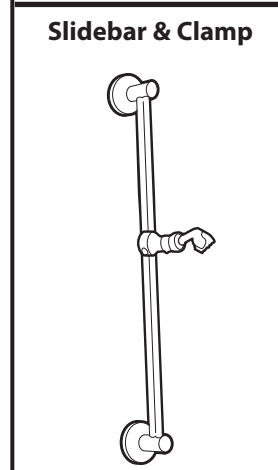

■ Order by Part Number

*There is more than 1 version of this model.  
Page down to identify the version you have.*

Shower Head

- 5263** 2.5 gpm, Chrome
- 5263CBN** 2.5 gpm, Classic Brushed Nickel
- 5263EP17** 1.75 gpm, Chrome
- 5263EP17CBN** 1.75 gpm, Classic Brushed Nickel
- 5263EP15** 1.5 gpm, Chrome
- 5263EP15CBN** 1.5 gpm, Classic Brushed Nickel

For models after September 2012

■ Order by Part Number

\* **Parts Chart**

Shower Head, Arm, Flange  
**12894**

Vacuum Breaker (*Obsolete*)  
**52703**

Drop ell  
**A725**

Tub Spout  
**3804**

Clamp  
**100686**

Hand Held Shower Wand  
**8349**

Metal Hose  
**A726**

Slidebar & Clamp  
**101629**

Wall Bracket  
**104414**