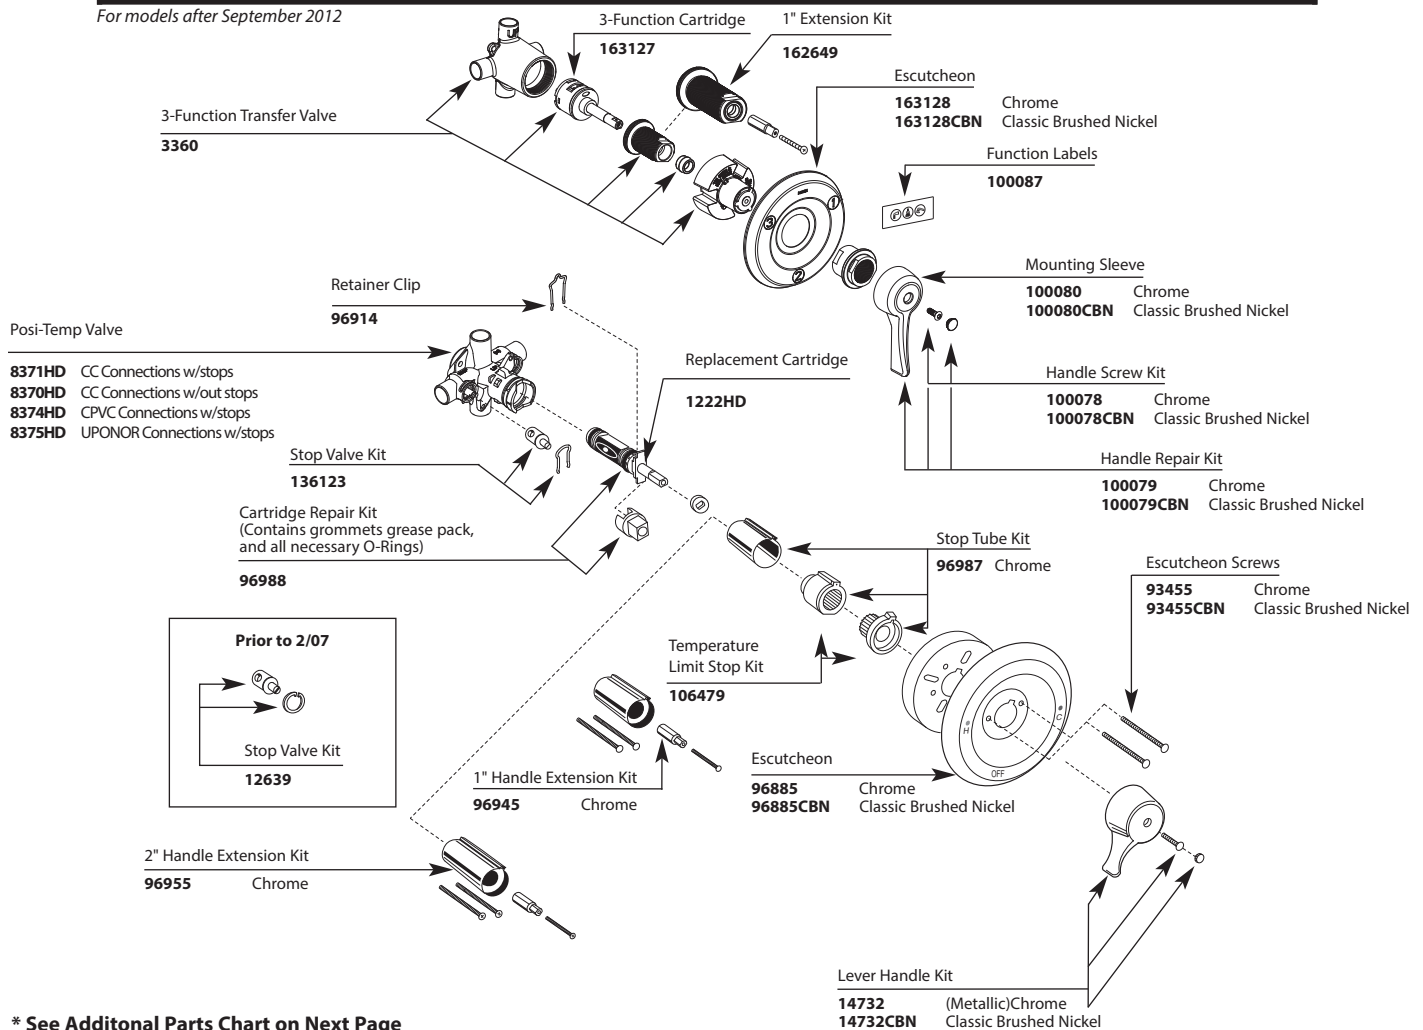

■ Order by Part Number *There is more than 1 version of this model.*
Page down to identify the version you have.

COMMERCIAL TUB/SHOWER SYSTEMS								
MODEL	3-FUNCTION TRANSFER VALVE	HANDBOWER	TUB SPOUT	SHOWERHEAD	VACUUM BREAKER	DROP ELL	SLIDE BAR	WALL BRACKET
8360 Three-Function Transfer Valve	X							
8370 Posi-Temp® Valve Control								
8375 Posi-Temp® Shower				X				
8389 Posi-Temp® Tub/Shower			X	X				
8341 Posi-Temp® Tub/Shower System	X	X	X		X	X	X	
8342 Posi-Temp® Shower System	X	X		X	X	X	X	
8343 Posi-Temp® Tub/Shower System	X	X	X	X	X	X	X	
8346 Posi-Temp® Hand Shower System		X			X	X	X	
8348 Posi-Temp® Hand Shower System		X			X	X		X
52710 Hand Shower System without Valve		X			X	X	X	
52715 Hand Shower System without Valve		X			X	X	X	
52740EP17 Three-Function Hand Shower System without Valve		X			X	X	X	

Models beginning in T are trim kits and do not include valve(s).
Models ending in CBN are identical to base but have a Classic Brushed Nickel finish.

For models after September 2012

* See Additional Parts Chart on Next Page