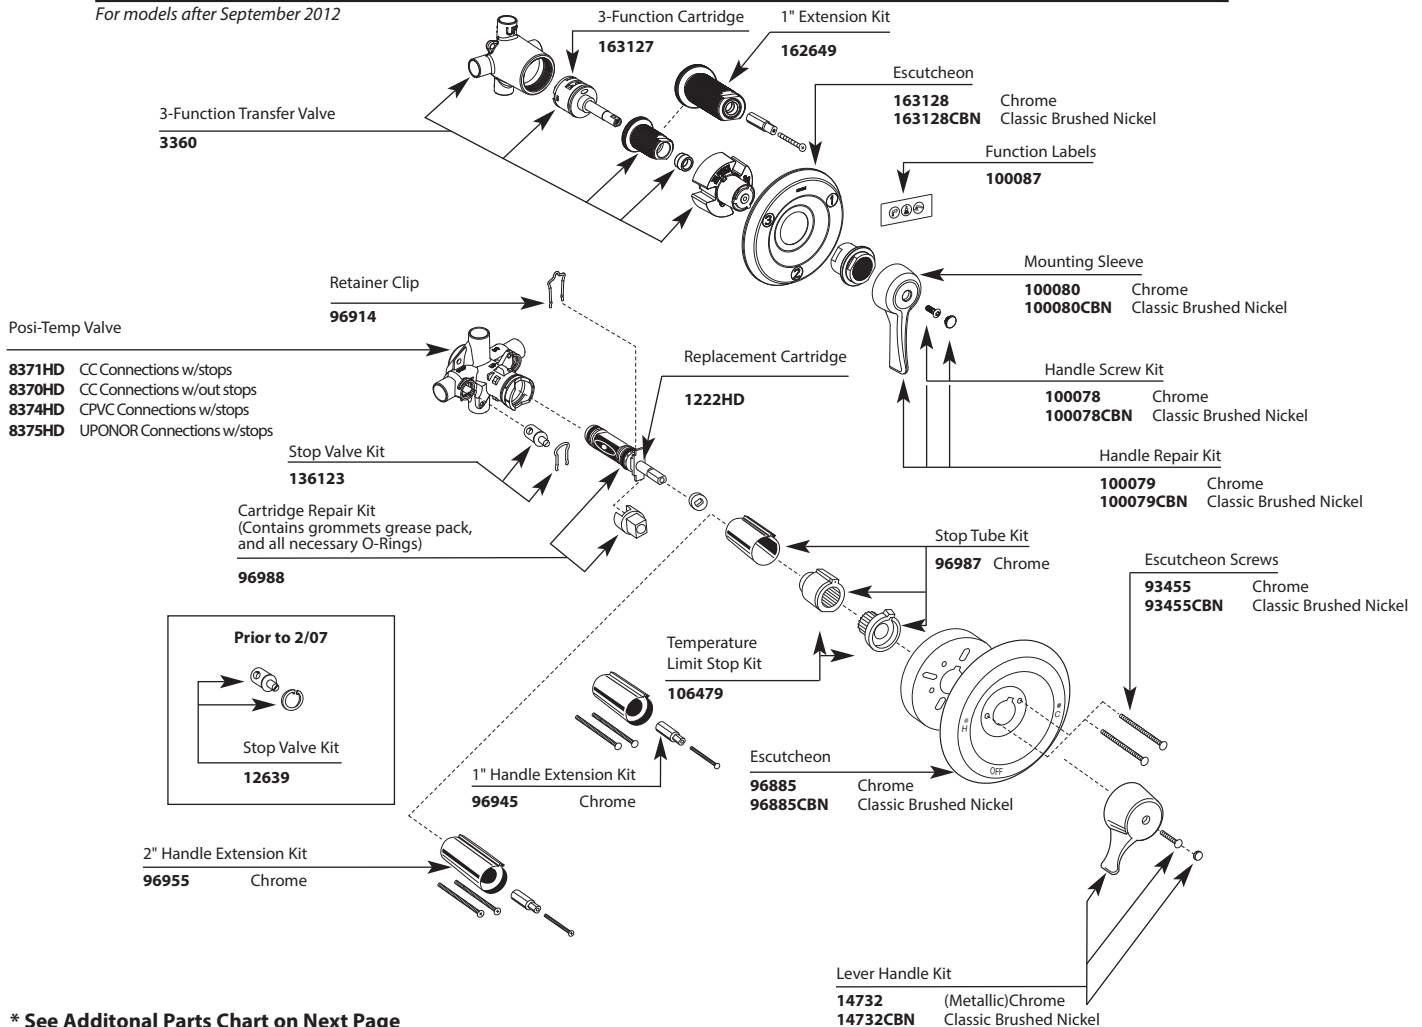

■ Order by Part Number *There is more than 1 version of this model.
Page down to identify the version you have.*

COMMERCIAL TUB/SHOWER SYSTEMS							
MODEL	3-FUNCTION TRANSFER VALVE	HANDSHOWER	TUB SPOUT	SHOWERHEAD	DROPELL	SLIDE BAR	WALL BRACKET
8360 Three-Function Transfer Valve	X						
8370 Posi-Temp® Valve Control							
8375 Posi-Temp® Shower				X			
8389 Posi-Temp® Tub/Shower			X	X			
8341 Posi-Temp® Tub/Shower System	X	X	X		X	X	
8342 Posi-Temp® Shower System	X	X		X	X	X	
8343 Posi-Temp® Tub/Shower System	X	X	X	X	X	X	
8346 Posi-Temp® Hand Shower System		X			X	X	
8348 Posi-Temp® Hand Shower System		X			X		X
52710 Hand Shower System without Valve		X			X	X	
52715 Hand Shower System without Valve		X			X	X	
52740EP17 Three-Function Hand Shower System without Valve		X			X	X	

Models beginning in T are trim kits and do not include valve(s).
Models ending in CBN are identical to base but have a Classic Brushed Nickel finish.

For models after September 2012

* See Additional Parts Chart on Next Page