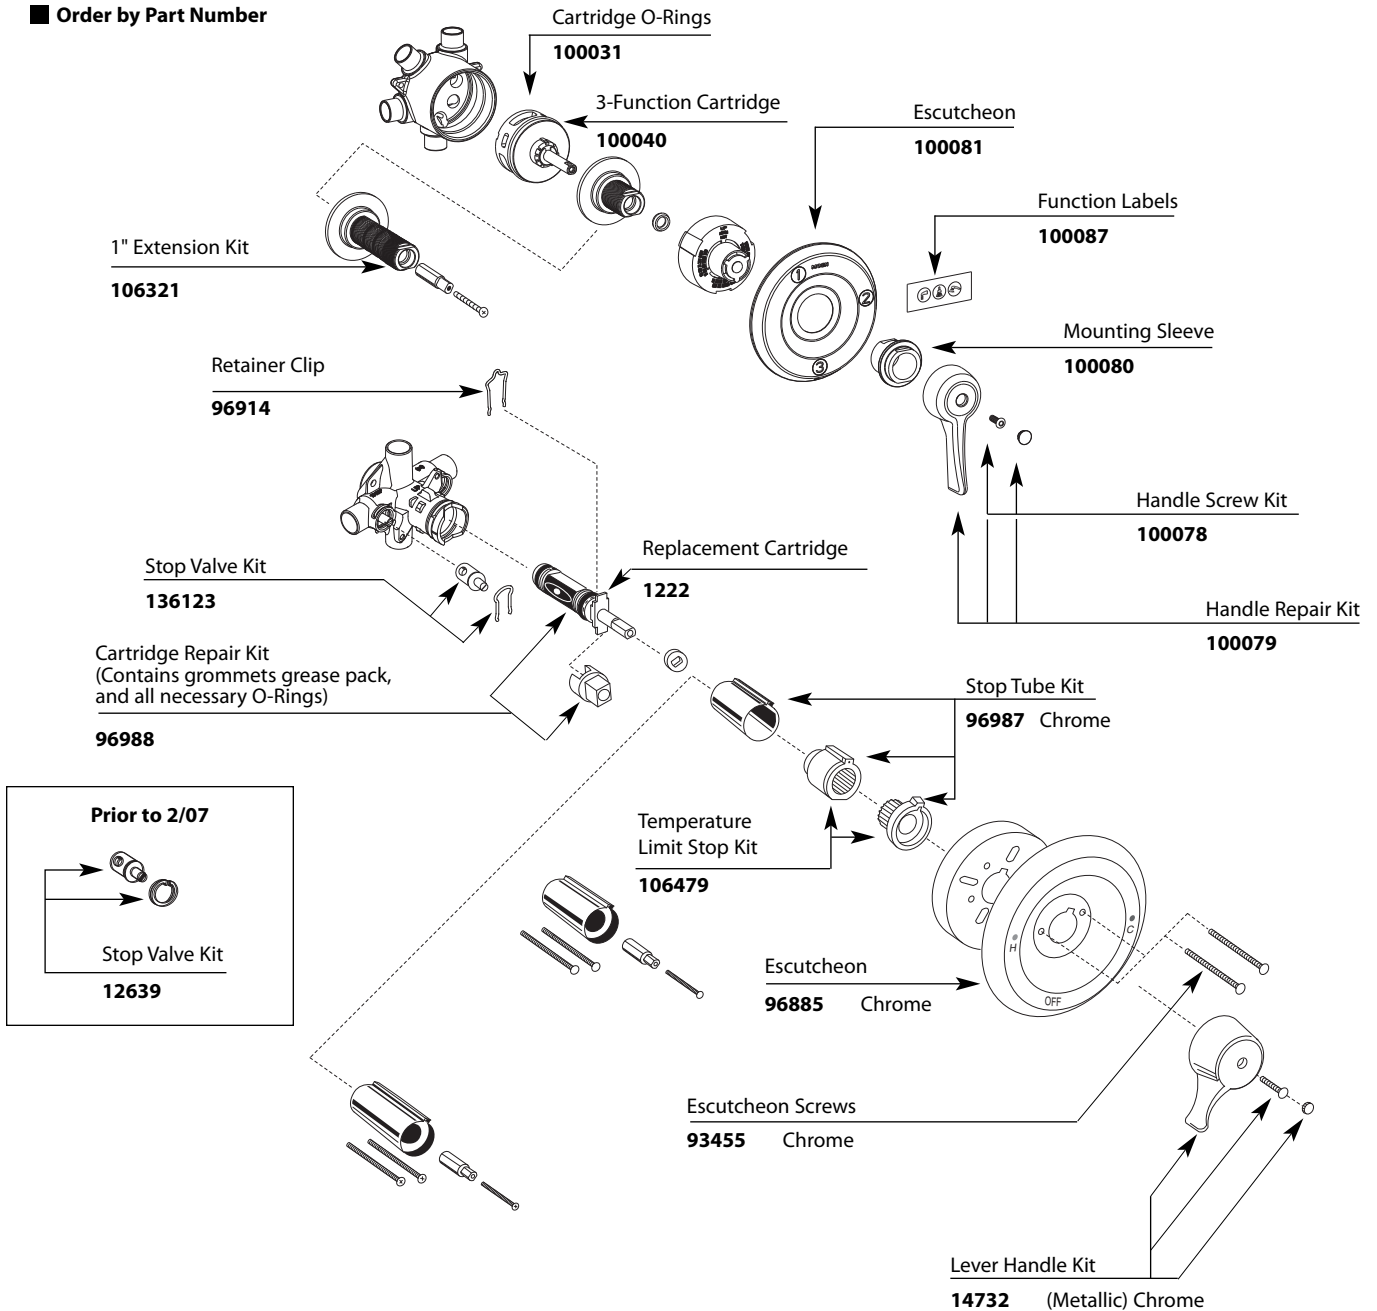

| Three-Function Commercial Tub/Shower System    |            |            |            |                |          |           |              |
|--|------------|------------|------------|----------------|----------|-----------|--------------|
| MODEL  | Showerhead | Tub Filler | Handshower | Vacuum Breaker | Drop Ell | Slide Bar | Wall Bracket |
| 8342EP15 Posi-Temp & 3 Function Transfer Valve | x          |            | x          | x              | x        | x         |              |
| 8346EP15 Posi-Temp                             |            |            | x          | x              | x        | x         |              |
| 52710EP15 Less Valves                          |            |            | x          | x              | x        | x         |              |

■ Order by Part Number

\* See Additional Parts Chart on Next Page

■ Order by Part Number

\* **Parts Chart**

Arm and Flange  
**A704**  
Shower Head Eco Performance  
**52716EP15**

Vacuum Breaker  
**52703**

Drop ell  
**A725**

Tub Spout  
**3804**

Clamp  
**100686**

Hand Held Shower Wand  
Eco Performance  
**8349EP15**

Metal Hose  
**A726**

Slidebar & Clamp  
**101629**

Wall Bracket  
**104414**