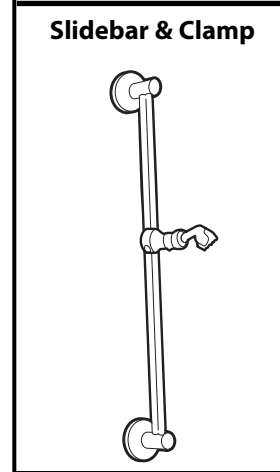

| Three-Function Commercial Tub/Shower System    |            |            |            |                |          |           |              |
|--|------------|------------|------------|----------------|----------|-----------|--------------|
| MODEL  | Showerhead | Tub Filler | Handshower | Vacuum Breaker | Drop Ell | Slide Bar | Wall Bracket |
| 8342EP15 Posi-Temp & 3 Function Transfer Valve | x          |            | x          | x              | x        | x         |              |
| 8346EP15 Posi-Temp                             |            |            | x          | x              | x        | x         |              |
| 52710EP15 Less Valves                          |            |            | x          | x              | x        | x         |              |

■ Order by Part Number

\* See Additional Parts Chart on Next Page

■ Order by Part Number

\* **Parts Chart**

Arm and Flange  
**A704**  
Shower Head Eco Performance  
**52716EP15**

Vacuum Breaker  
**52703**

Drop ell  
**A725**

Tub Spout  
**3804**

Clamp  
**100686**

Hand Held Shower Wand  
Eco Performance  
**8349EP15**

Metal Hose  
**A726**

Slidebar & Clamp  
**101629**

Wall Bracket  
**104414**