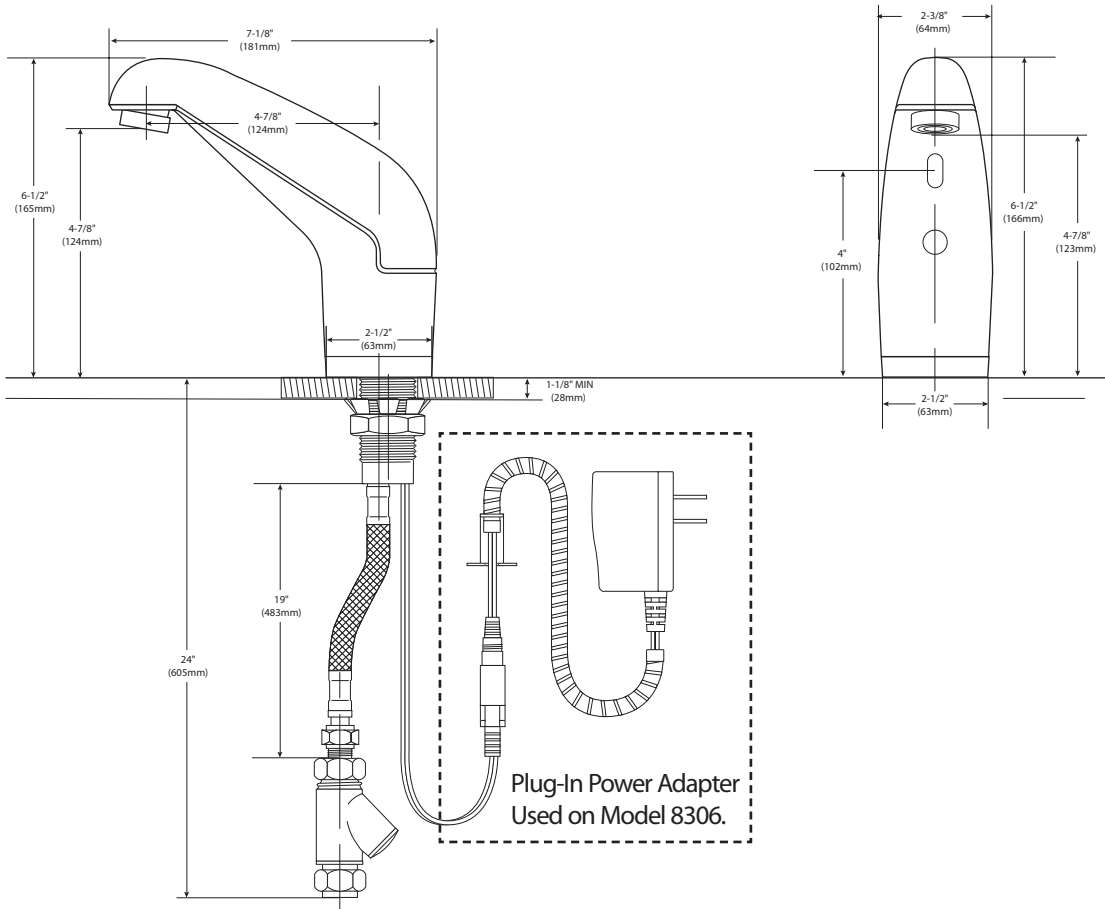

DESCRIPTION

- Metal construction with chrome plated finish
- 2 piece clamshell design
- Modern styling
- Single mount
- Vandal resistant
- Flexible stainless steel supply tube

OPERATION

- Self-adapting distant adjustment
- 30 second time-out feature
- Low battery indicator
- Battery 4(AA) or AC powered
- In-line filter included

Non-Mixing Electronic Faucet

Models: 8305 (Battery)
8306 (AC)

CRITICAL DIMENSIONS

(DO NOT SCALE)