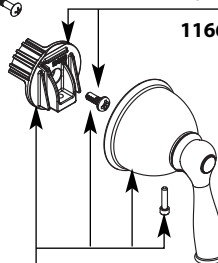

Handle Adapter Kit

116653