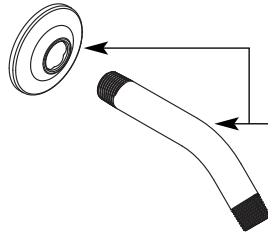

Buy it for looks. Buy it for life.®

Illustrated Parts

■ Order by Part Number

BANBURY® Single-Handle Tub/Shower Valve		
MODEL	TYPE	FINISH
82910	Tub/Shower	Chrome
82910CBN	Tub/Shower	Classic Brushed Nickel
82910BRB	Tub/Shower	Mediterranean Bronze
82910SRN	Tub/Shower	Spot Resist Brushed Nickel
82912CBN	Shower Only	Classic Brushed Nickel
82912SRN	Shower Only	Spot Resist Brushed Nickel
82910EP	Tub/Shower	Eco-Performance Chrome
82910EPSRN	Tub/Shower	Eco-Performance Spot Resist Brushed Nickel
82910EPBRB	Tub/Shower	Eco-Performance Mediterranean Bronze
82912EPSRN	Shower Only	Eco-Performance Spot Resist Brushed Nickel

Showerhead

- 156960** Chrome
- 156960BRB** Mediterranean Bronze
- 156960SRN** Spot Resist Brushed Nickel *(Use for Classic Brushed Nickel and Spot Resist Brushed Nickel)*
- 156960EP** Eco-Performance Chrome
- 156960EPBRB** Eco-Performance Mediterranean Bronze
- 156960EPSRN** Eco-Performance Spot Resist Brushed Nickel

Shower Arm & Flange

- A704** Chrome
- A704CBN** Classic Brushed Nickel
- A704BRB** Mediterranean Bronze
- A704SRN** Spot Resist Brushed Nickel

Retainer Clip

96914

Replacement Cartridge

1222

Cartridge Repair Kit
(Contains grommets, grease pack, and all necessary O-Rings)

Diverter Tub Spout

- 3806** Chrome
- 3806CBN** Classic Brushed Nickel
- 3806BRB** Mediterranean Bronze
- 3806SRN** Spot Resist Brushed Nickel

Cup Seal Kit

101237