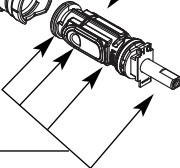

Shower Arm & Flange

- A704** Chrome
- A704CBN** Classic Brushed Nickel
- A704BRB** Mediterranean Bronze
- A704SRN** Spot Resist Brushed Nickel

Retainer Clip

96914

Replacement Cartridge

1222

Cartridge Repair Kit
(Contains grommets, grease pack, and all necessary O-Rings)

96988

Temperature Limit Stop Kit

106479

Stop Tube Kit

- 96987** Chrome
- 96987BN** *(Use for Classic Brushed Nickel and Spot Resist Brushed Nickel)*
- 96987WR** *(Use for Mediterranean Bronze)*

Escutcheon Screws