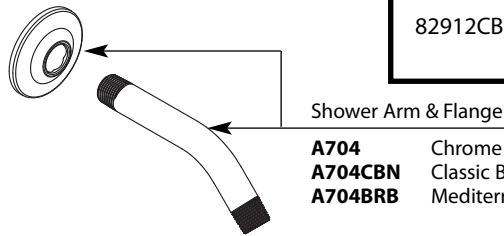

Buy it for looks. Buy it for life.®

Illustrated Parts

■ Order by Part Number

BANBURY®		
Single-Handle Tub/Shower Valve		
MODEL	TYPE	FINISH
82910	Tub/Shower	Chrome
82910CBN	Tub/Shower	Classic Brushed Nickel
82910BRB	Tub/Shower	Mediterranean Bronze
82912CBN	Shower Only	Classic Brushed Nickel

Shower Arm & Flange

- A704** Chrome
- A704CBN** Classic Brushed Nickel
- A704BRB** Mediterranean Bronze

Retainer Clip
96914

Showerhead
6302 Chrome
6302CBN Classic Brushed Nickel
6302BRB Mediterranean Bronze