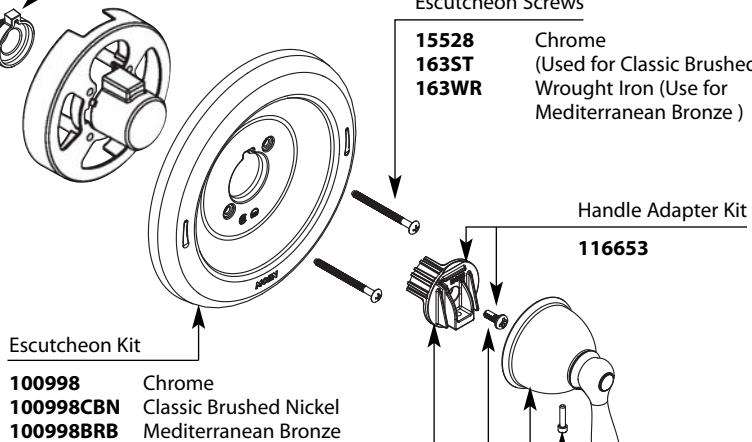

Shower Arm & Flange

- A704** Chrome
- A704CBN** Classic Brushed Nickel
- A704BRB** Mediterranean Bronze

Retainer Clip
96914

Showerhead
6302 Chrome
6302CBN Classic Brushed Nickel
6302BRB Mediterranean Bronze

Cartridge Repair Kit
(Contains grommets, grease pack, and all necessary O-Rings)
96988

Replacement Cartridge
1222

Temperature Limit Stop Kit
106479

Stop Tube Kit
96987 Chrome
96987BN (Use for Classic Brushed Nickel)
96987WR (Use for Mediterranean Bronze)

Escutcheon Screws
15528 Chrome
163ST (Used for Classic Brushed Nickel)
163WR Wrought Iron (Use for Mediterranean Bronze)

FOR MODELS BEFORE 8/2/2010		
Handle Kit	Handle Cap & Screw	
141659	115055	Chrome
141659BN	115055CBN	Classic Brushed Nickel
141659BRB	115055BRB	Mediterranean Bronze

Escutcheon Kit
100998 Chrome
100998CBN Classic Brushed Nickel
100998BRB Mediterranean Bronze

Handle Adapter Kit
116653

Diverter Tub Spout
3806 Chrome
3806CBN Classic Brushed Nickel
3806BRB Mediterranean Bronze