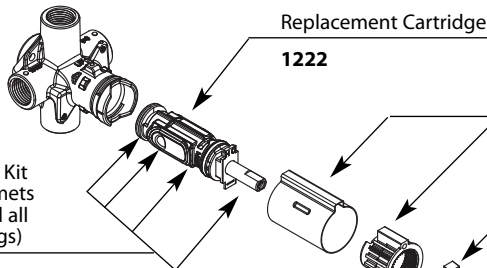

Retainer Clip
96914

Replacement Cartridge
1222

Temperature Limit Stop Kit
106479

FOR MODELS BEFORE 8/2/2010		
Handle Kit	Handle Cap & Screw	
141659	115055	Chrome
141659BN	115055CBN	Classic Brushed Nickel
141659BRB	115055BRB	Mediterranean Bronze