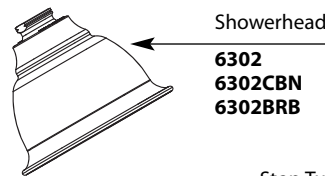

Replacement Cartridge
1222

Stop Tube Kit
96987 Chrome
96987BN (Use for Classic Brushed Nickel)
96987WR (Use for Mediterranean Bronze)

Cartridge Repair Kit
(Contains grommets, grease pack, and all necessary O-Rings)
96988