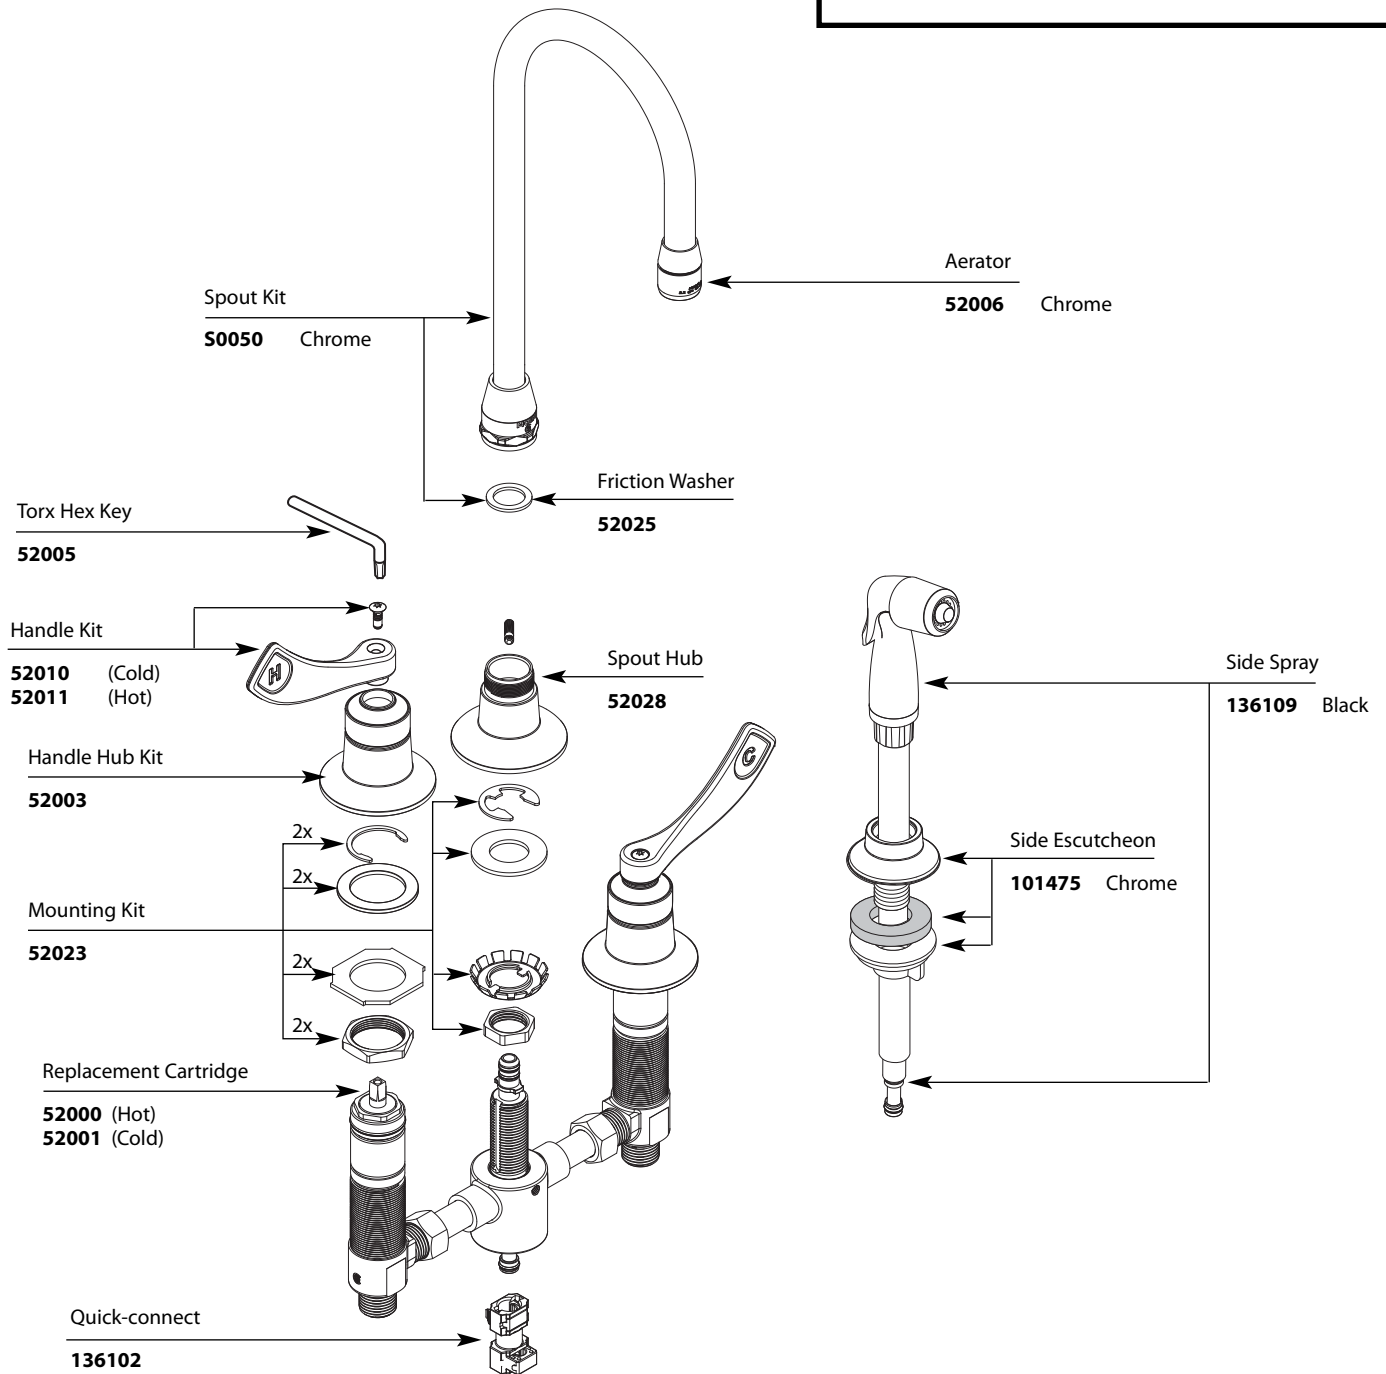

■ Order by Part Number

Two-Handle Kitchen Faucet w/Side Spray		
MODEL	HANDLE	FINISH
8244	Lever	Chrome

■ Order by Part Number

Two-Handle Kitchen Faucet w/Side Spray		
<u>MODEL</u>	<u>HANDLE</u>	<u>FINISH</u>
CA8244	Lever	Chrome