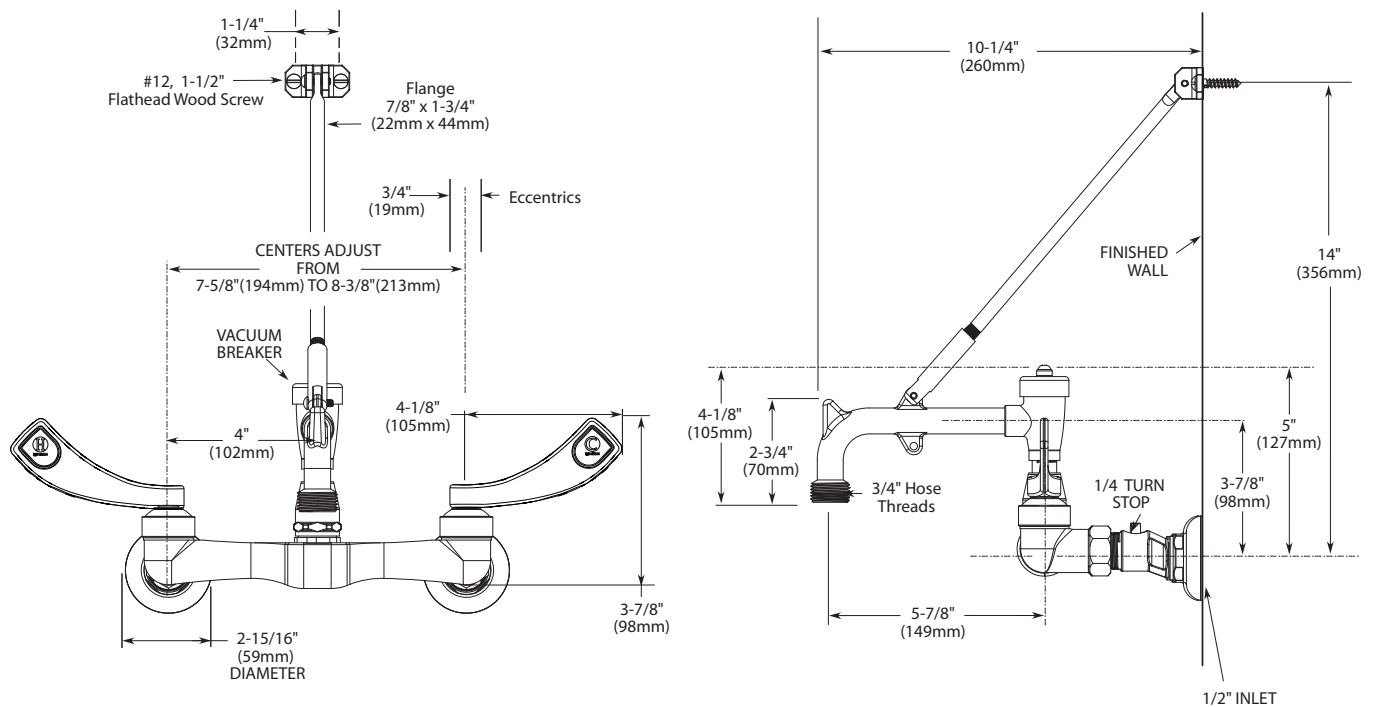

## FAUCET DESCRIPTION

- Brass construction, chrome finish
- Vacuum-breaker spout with garden hose thread
- 1/2" IPS connections
- Vandal resistant torx head screws
- With service stops

## CARTRIDGE

- Ceramic disc cartridge
- 1/4 turn operation
- Nonmetallic and nonferrous material

## CRITICAL DIMENSIONS

(DO NOT SCALE)