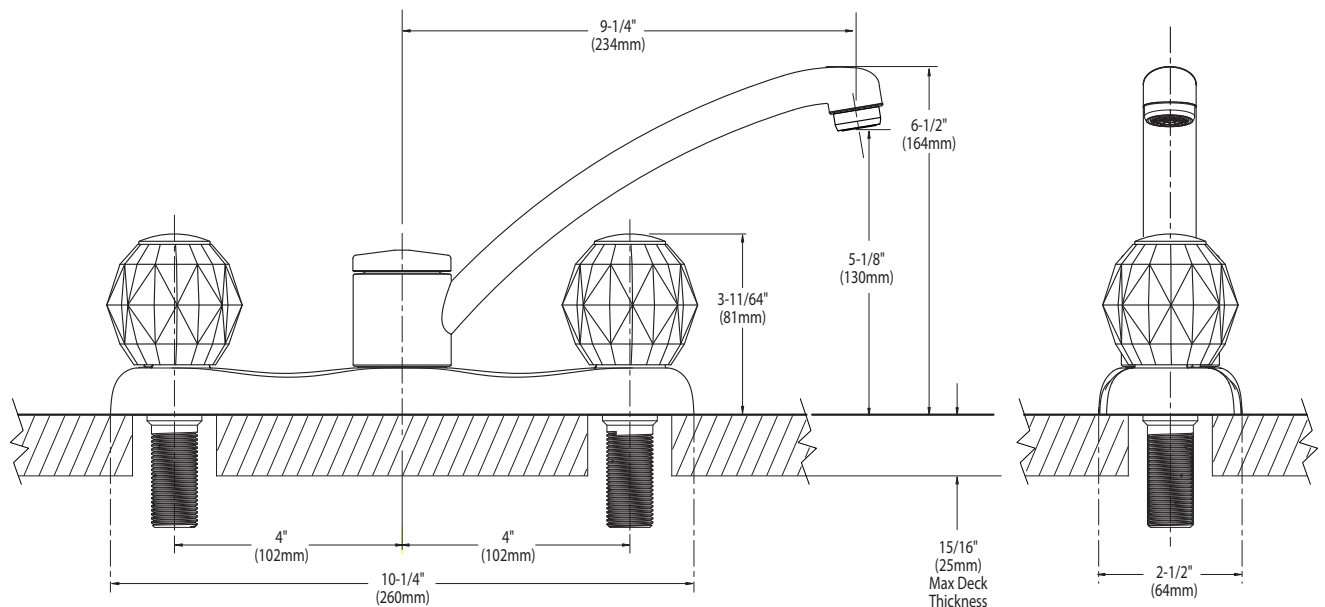

CRITICAL DIMENSIONS

(DO NOT SCALE)

The use of aerator part 116711
reduces flow to a maximum of
1.5 gpm (5.7L/min.)