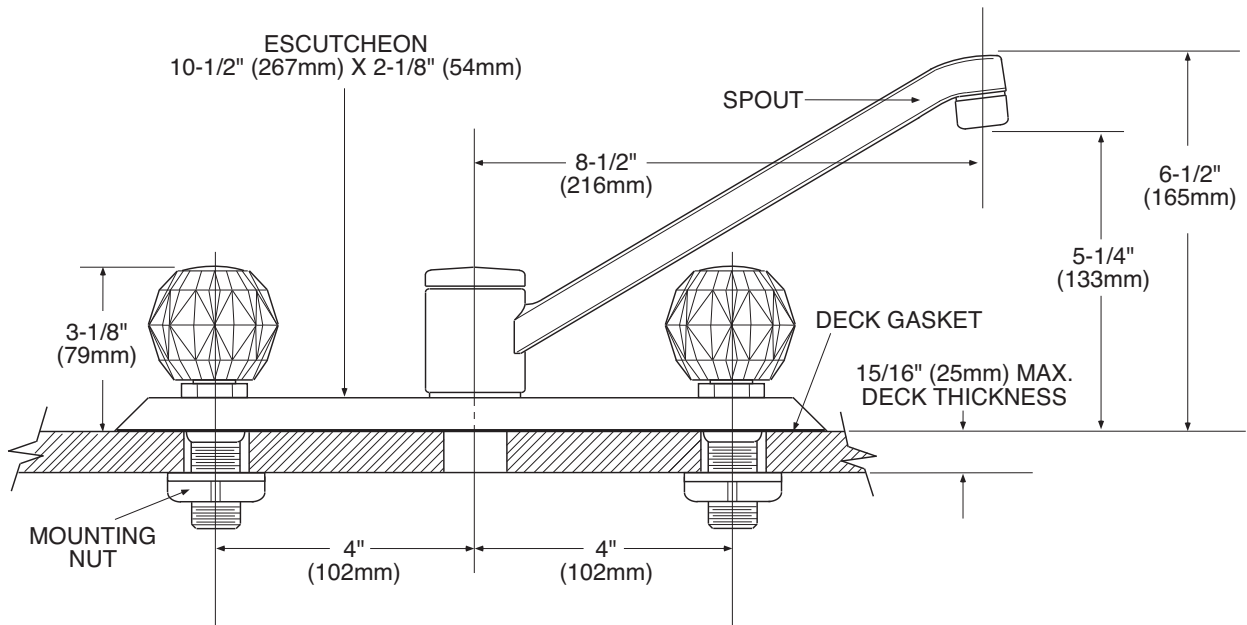

Model: 7900

Bulk Model: 67900

(Bulk packed 12 per carton)

NOTE: This faucet is designed to be installed through 3 holes 1" Min. Dia.

CRITICAL DIMENSIONS

(DO NOT SCALE)

The use of aerator part 116711 reduces flow to a maximum of 1.5 gpm (5.7L/min.)