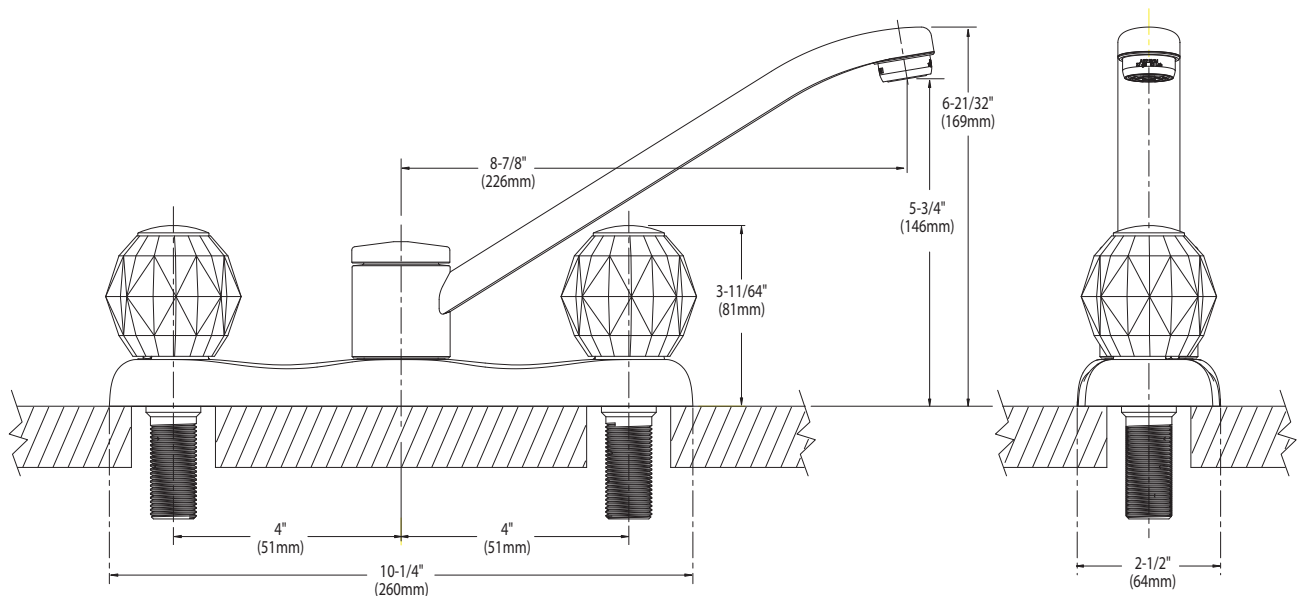

## FAUCET DESCRIPTION

- Metal construction with chrome plated finish.
- 1/2" IPS connections will accept standard ball nose connection for 3/8" tubing

**Model: 7900**  
**Bulk Model: 67900**  
**(Bulk packed 12 per carton)**

**NOTE: Designed to be installed through 3 holes - 1" min. dia. and on 4" centers**

## CRITICAL DIMENSIONS

(DO NOT SCALE)

## FAUCET DESCRIPTION

- Chrome plated metal construction
- 1/2" IPS connections will accept standard ball nose connection for 3/8" tubing