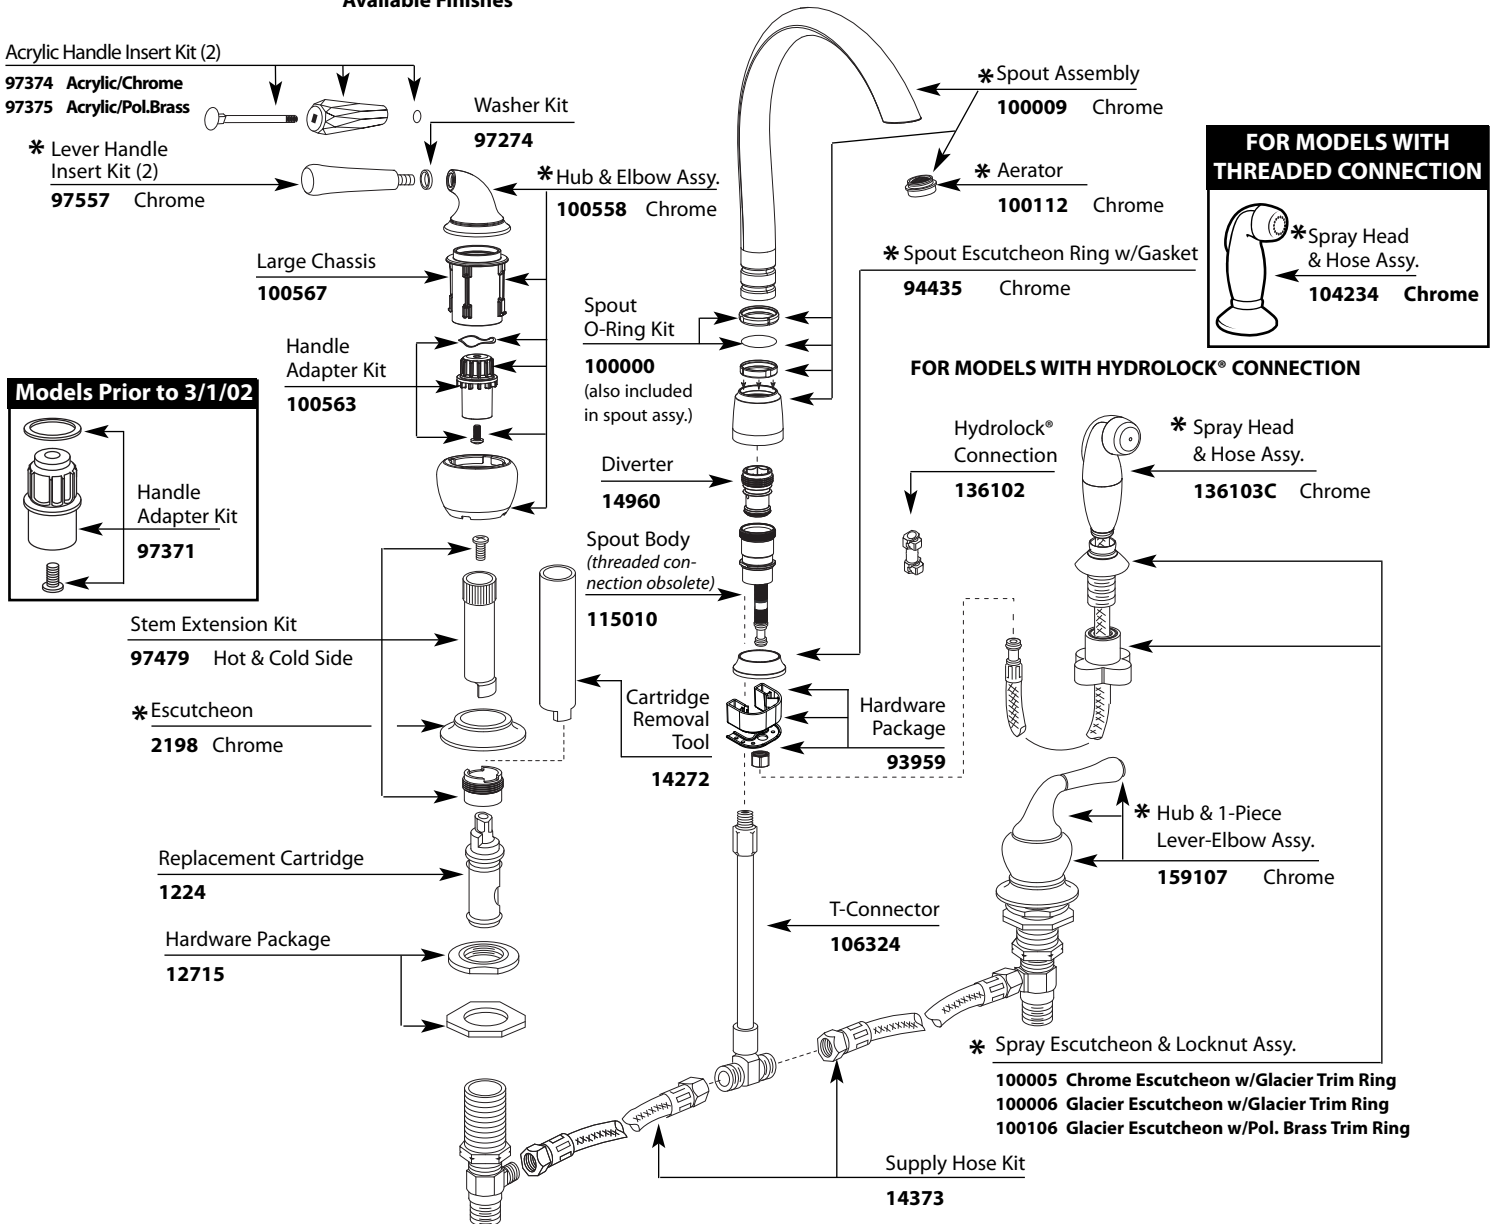

■ Order by Part Number * See Chart on Next Page for Other Available Finishes

Buy it for looks. Buy it for life.®

Illustrated Parts

Available Finishes

* Part Finishes Chart

| | | | | |
|--|---|---|--|---|
| <p>Escutcheon</p>  <p>2198 2198P 2198W 2198PM 2198BP</p> | <p>Chrome Polished Brass Glacier Platinum Black Opal</p> | <p>2198ST 2198SL 2198CPR 2198CG 2198V</p> | <p>Satine Stainless Copper Classic Gold Ivory</p> | <p>Aerator</p>  <p>100112 100112P 100112W 97476PM 97476BP</p> <p>Chrome Pol. Brass Glacier Platinum Black Opal</p> <p>97476ST 97476SL 97476CG 97476CPR</p> <p>Satine Stainless Classic Gold Copper</p> |
| <p>Lever Handle Insert Kit (2)</p>  <p>97557 97557CG 97557CPR 97557W 97558 97557PM 97559 97559CPR 97559PM</p> | <p>Chrome Classic Gold Copper Glacier Polished Brass Platinum Porc./Chrome Porc./Copper Porc./Platinum</p> | <p>97560 97557BP 97559BP 97559CG 97557ST 97557SL 97557V 97559ST</p> | <p>Porc./Pol. Brass Black Opal Porc./Black Opal Porc./Classic Gold Satine Stainless Ivory Porcelain/Satine</p> | <p>Spout Assembly</p>  <p>100009 100009P 100009W 100009PM 100009BP 100009ST 100009SL 100009CG 100009CPR 100009V</p> <p>Chrome Polished Brass Glacier Platinum Black Opal Satine Stainless Classic Gold Copper Ivory</p> |
| <p>Hub & Elbow Assy.</p>  <p>100558 100558CPR 100558CG 100558P 100558W 100558PM 100558SL 100558BP 100558ST</p> | <p>Chrome Copper Classic Gold Polished Brass Glacier Platinum Stainless Black Opal Satine</p> | <p>100558CPR 100558CG 100558P 100558W 100558PM 100558SL 100558BP 100558ST</p> | <p>Chrome Copper Classic Gold Polished Brass Glacier Platinum Stainless Black Opal Satine</p> | <p>Spout Escutcheon Kit</p>  <p>94435 94435P 94435W 94435PM 94435BP</p> <p>Chrome Polished Brass Glacier Platinum Black Opal</p> <p>94435ST 94435SL 94435CG 94435CPR 94435V</p> <p>Satine Stainless Classic Gold Copper Ivory</p> |
| <p>Single-Piece Lever, Hub & Elbow Assy.</p>  <p>159107 159107P 159107PM 159107BN</p> | <p>Chrome Polished Brass Platinum Stainless</p> | <p>159107 159107P 159107PM 159107BN</p> | <p>Chrome Polished Brass Platinum Stainless</p> | <p>Spray Escutcheon & Locknut Kit</p>  <p>104235 104235CP 104235P 100006 100005PM 100005BP</p> <p>Chrome Chrome/Pol. Brass Polished Brass Glacier Platinum Black Opal</p> <p>100005ST 100005SL 100005CG 100005CPR 100005V</p> <p>Satine Stainless Classic Gold Copper Ivory</p> |
| <p>Spray Head & Hose Assembly Threaded Connection</p>  <p>104234 104234CP 104234P 101474CG 101474CPR 101474SL</p> | <p>Chrome Chrome/Pol. Brass Polished Brass Classic Gold Copper Stainless</p> | <p>101474W 101474 101474V</p> | <p>Glacier Black Ivory</p> | <p>Spray Head & Hose Assembly Hydrolock® Connection</p>  <p>136103 136103CP 136103P 136103CG 136103CPR 136103SL</p> <p>Chrome Chrome/Pol. Brass Polished Brass Classic Gold Copper Stainless</p> <p>136103W 13610 136103V</p> <p>Glacier Black Ivory</p> |