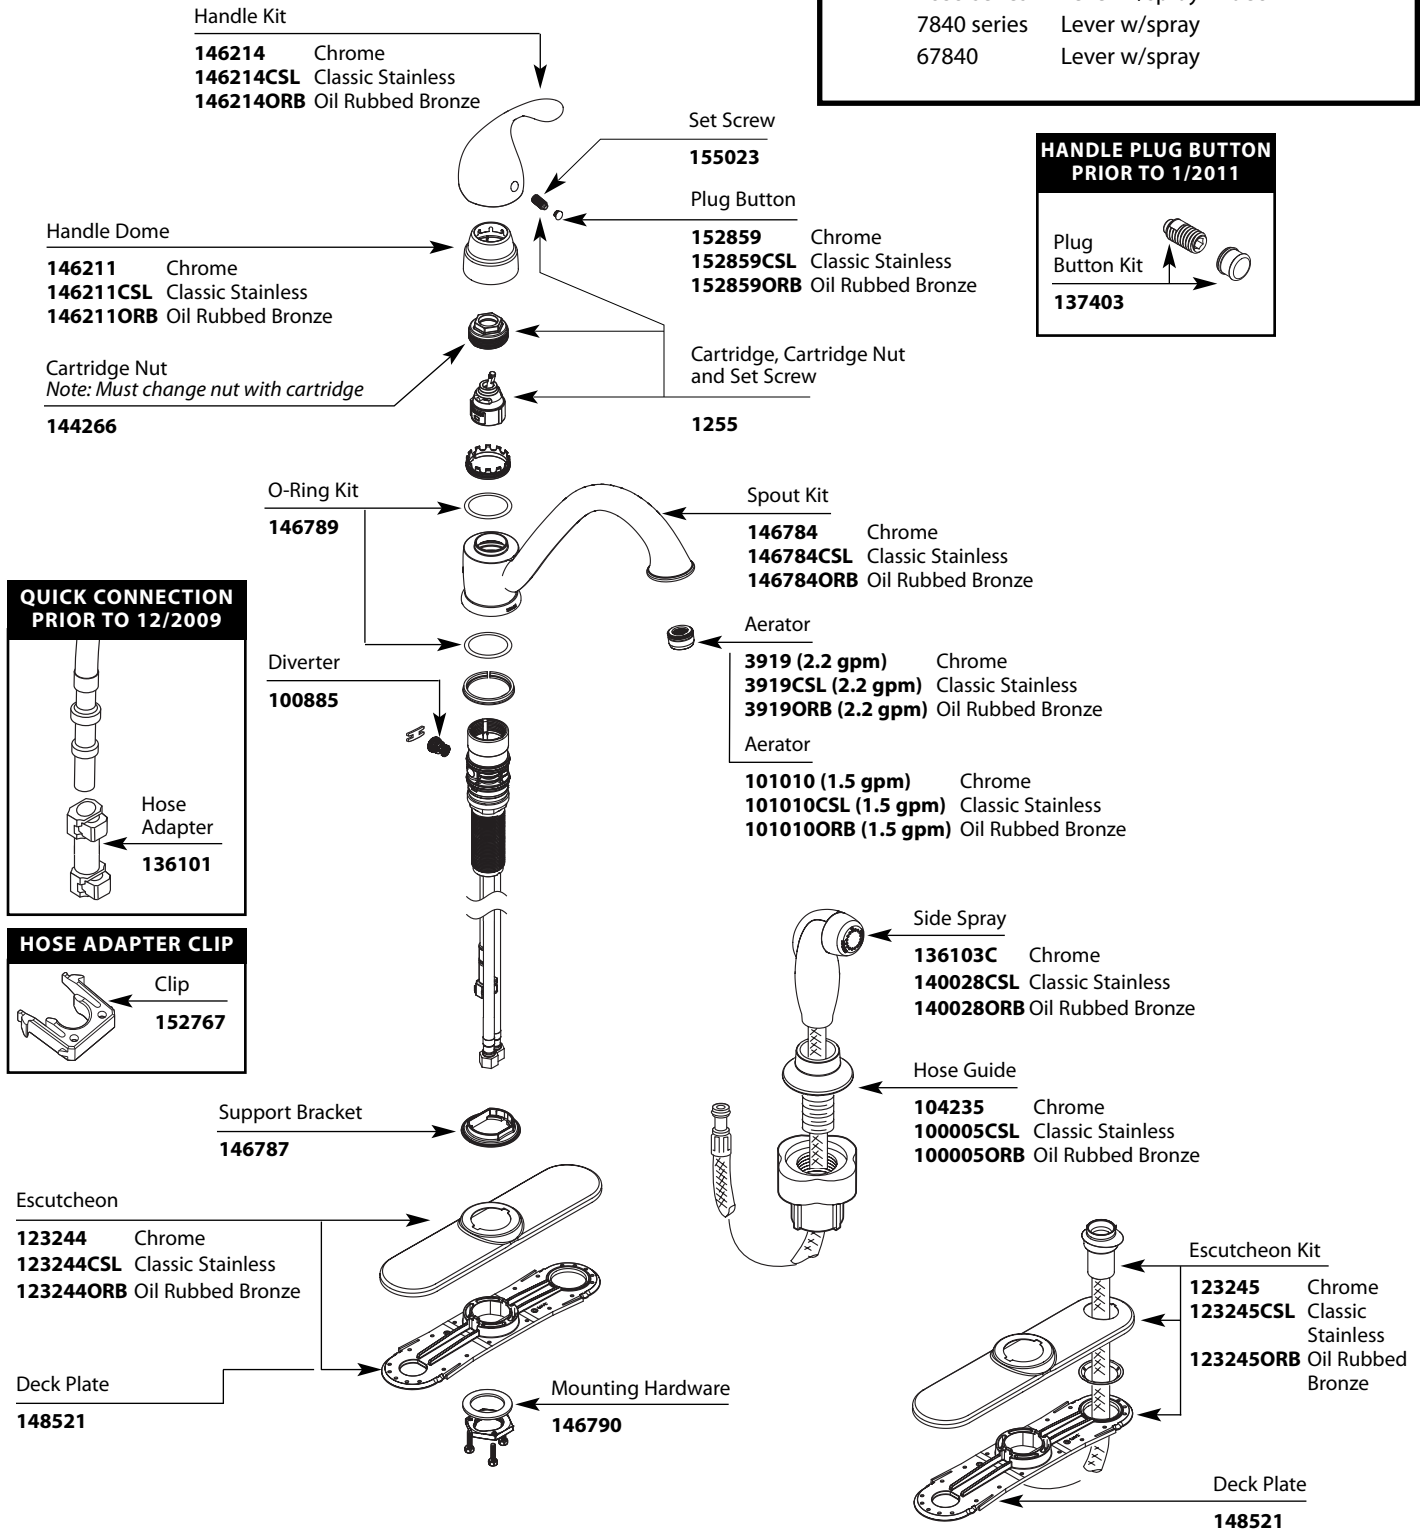

Buy it for looks. Buy it for life.®

Illustrated Parts

Order by Part Number

There is more than 1 version of this model.
Page down to identify the version you have.

CAMERIST™
Single-Handle Kitchen Faucet

MODEL	TYPE
7825 series	Lever
7835 series	Lever w/spray in deck
7840 series	Lever w/spray
67840	Lever w/spray

HANDLE PLUG BUTTON
PRIOR TO 1/2011

Plug Button Kit
137403

MOEN, EXPERT. SINCE 1937.

Buy it for looks. Buy it for life.®

Illustrated Parts

■ Order by Part Number

CAMERIST™
Single-Handle Kitchen Faucet

MODEL	TYPE
7825 series	Lever
7835 series	Lever w/spray in deck
7840 series	Lever w/spray
67840	Lever w/spray