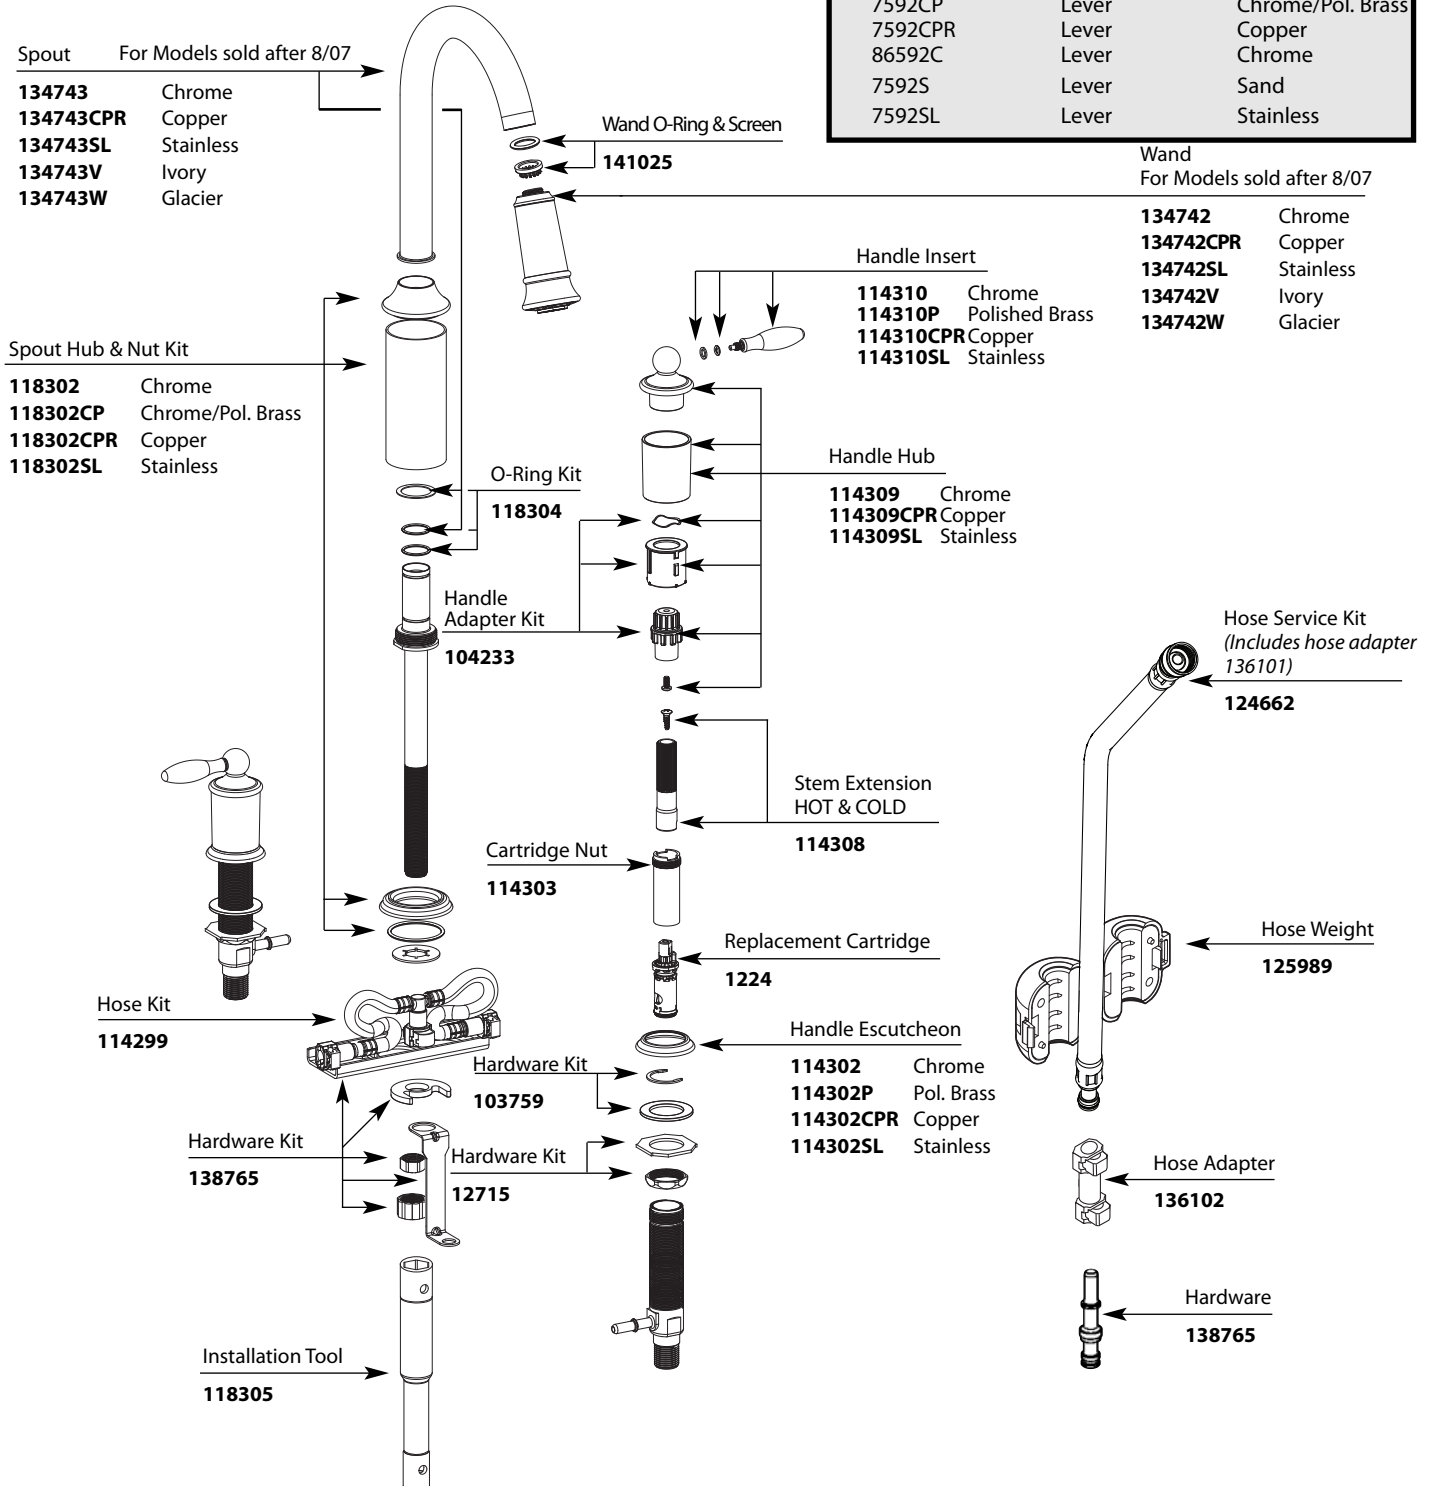

**Handle Escutcheon**  
**114302** Chrome  
**114302P** Pol. Brass  
**114302CPR** Copper  
**114302SL** Stainless

**Hardware Kit**  
**12715**

**Installation Tool**  
**118305**

**Weight Kit**  
**150260**

# Illustrated Parts

■ Order by Part Number

Aberdeen™		
Two Handle High Arc Pull Down Kitchen Faucet		
MODEL	HANDLE	FINISH
7592C	Lever	Chrome
7592CSL	Lever	Classic Stainless
Discontinued		
7592CP	Lever	Chrome/Pol. Brass
7592CPR	Lever	Copper
86592C	Lever	Chrome
7592S	Lever	Sand
7592SL	Lever	Stainless