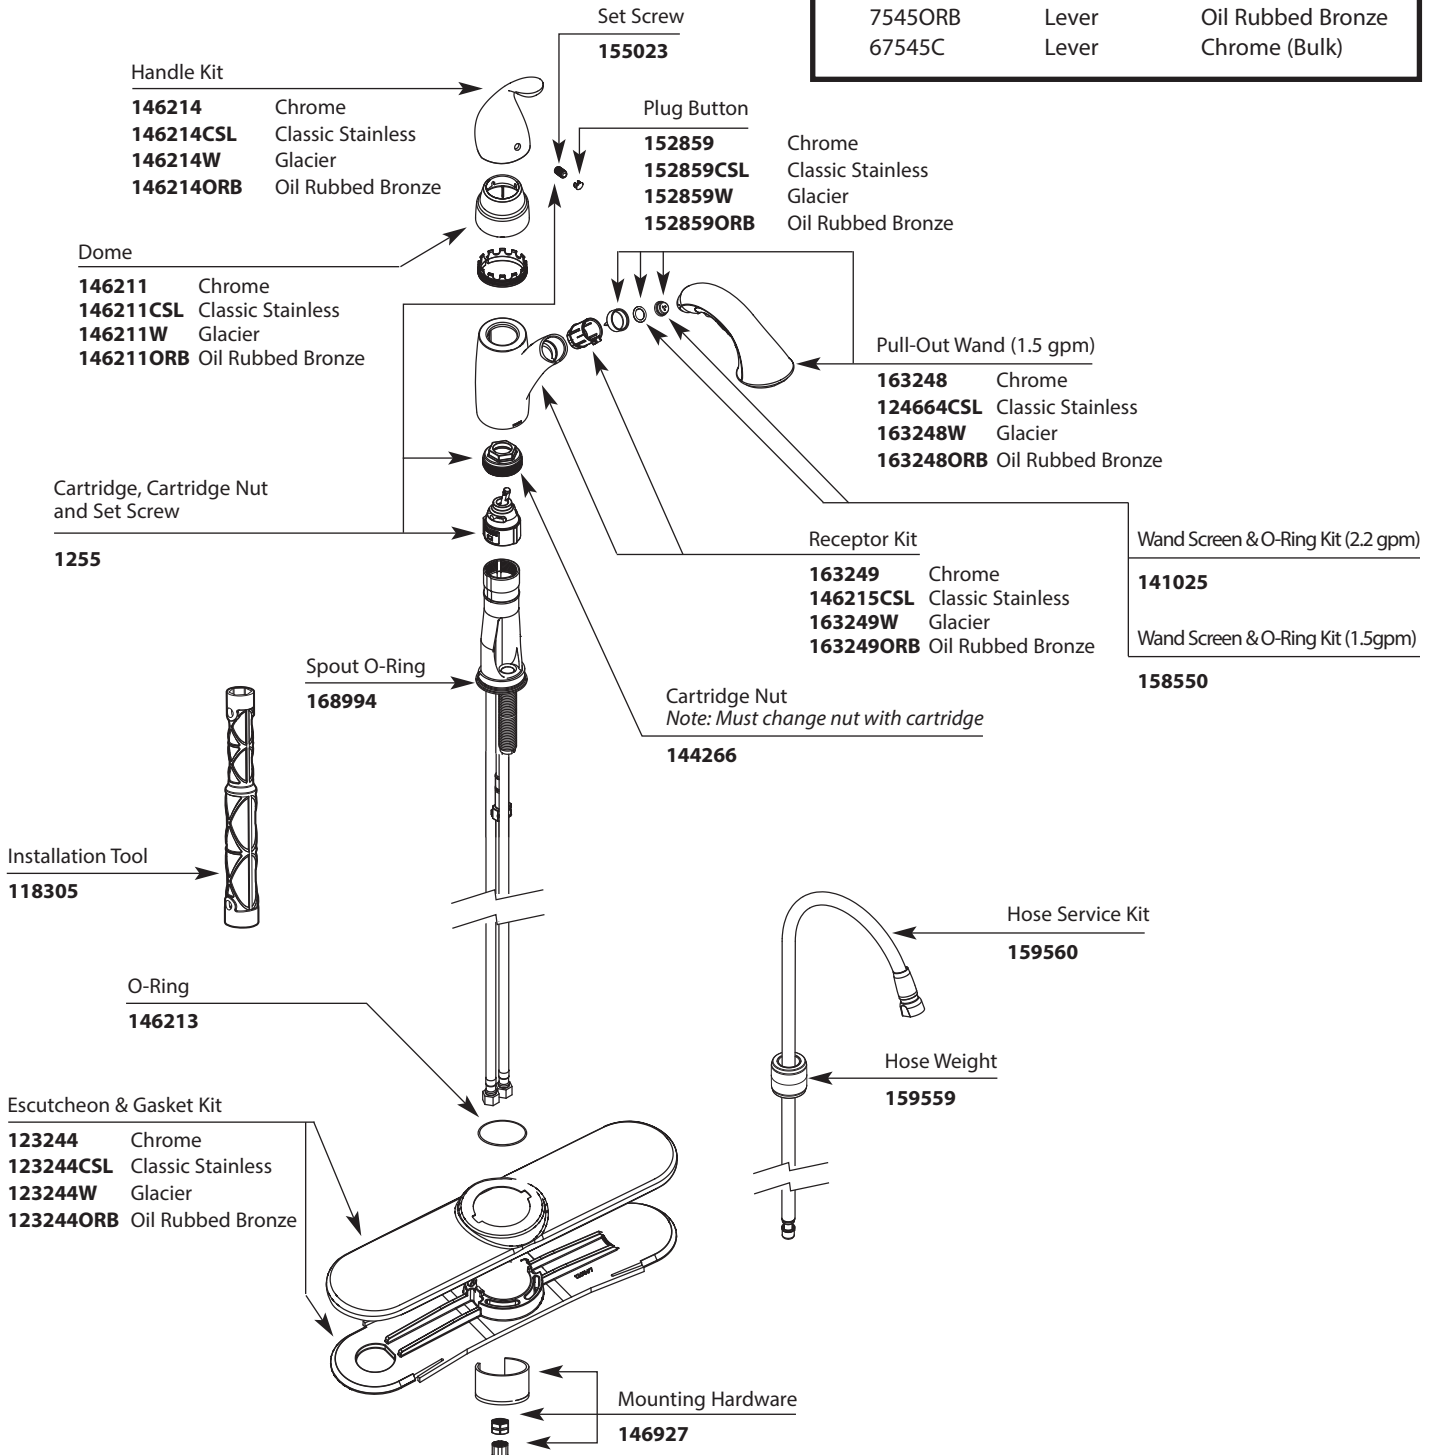

# Illustrated Parts

■ Order by Part Number

*There is more than 1 version of this model.  
Page down to identify the version you have.*

Camerist™ Single Control Kitchen Faucet with Pullout Spray		
MODEL	HANDLE	FINISH
7545C	Lever	Chrome
7545CSL	Lever	Classic Stainless
7545SRS	Lever	Spot Resist Stainless
7545W	Lever	Glacier
7545ORB	Lever	Oil Rubbed Bronze
67545C	Lever	Chrome (Bulk)

# Illustrated Parts

■ Order by Part Number

*There is more than 1 version of this model.  
Page down to identify the version you have.*

Camerist™ Single Control Kitchen Faucet with Pullout Spray		
MODEL	HANDLE	FINISH
7545C	Lever	Chrome
7545CSL	Lever	Classic Stainless
7545W	Lever	Glacier
7545ORB	Lever	Oil Rubbed Bronze
67545C	Lever	Chrome (Bulk)

# Illustrated Parts

■ Order by Part Number

*There is more than 1 version of this model.  
Page down to identify the version you have.*

**Camerist™  
Single Control Kitchen Faucet  
with Pullout Spray**

MODEL	HANDLE	FINISH
7545C	Lever	Chrome
7545CSL	Lever	Classic Stainless
7545W	Lever	Glacier
7545ORB	Lever	Oil Rubbed Bronze
67545C	Lever	Chrome (Bulk)

# Illustrated Parts

■ Order by Part Number

**Camerist™  
Single Control Kitchen Faucet  
with Pullout Spray**

<u>MODEL</u>	<u>HANDLE</u>	<u>FINISH</u>
7545C	Lever	Chrome
7545SL	Lever	Stainless
7545W	Lever	Glacier
7545ORB	Lever	Oil Rubbed Bronze
67545C	Lever	Chrome (Bulk)