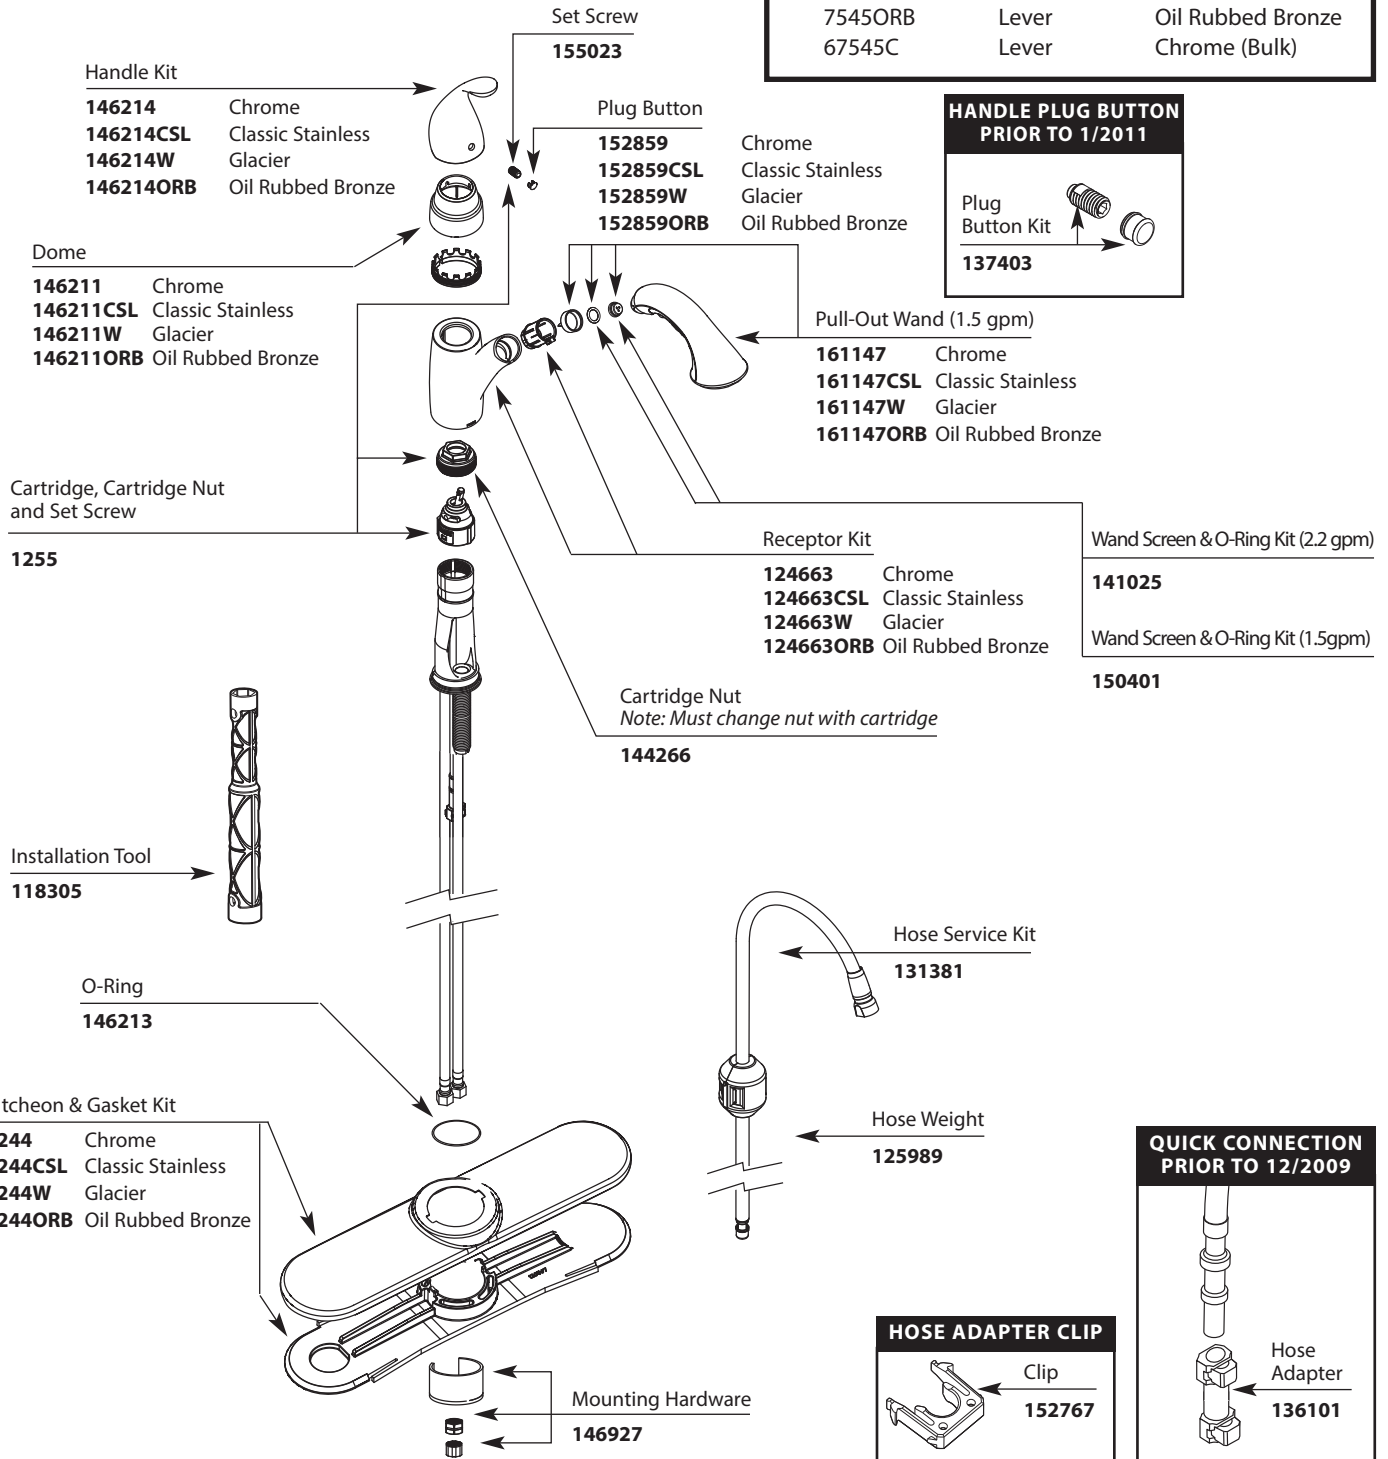

# Illustrated Parts

■ Order by Part Number

*There is more than 1 version of this model.  
Page down to identify the version you have.*

Camerist™ Single Control Kitchen Faucet with Pullout Spray		
MODEL	HANDLE	FINISH
7545C	Lever	Chrome
7545CSL	Lever	Classic Stainless
7545SRS	Lever	Spot Resist Stainless
7545W	Lever	Glacier
7545ORB	Lever	Oil Rubbed Bronze
67545C	Lever	Chrome (Bulk)

# Illustrated Parts

■ Order by Part Number

*There is more than 1 version of this model.  
Page down to identify the version you have.*

Camerist™ Single Control Kitchen Faucet with Pullout Spray		
MODEL	HANDLE	FINISH
7545C	Lever	Chrome
7545CSL	Lever	Classic Stainless
7545W	Lever	Glacier
7545ORB	Lever	Oil Rubbed Bronze
67545C	Lever	Chrome (Bulk)

# Illustrated Parts

■ Order by Part Number

*There is more than 1 version of this model.  
Page down to identify the version you have.*

**Camerist™  
Single Control Kitchen Faucet  
with Pullout Spray**

MODEL	HANDLE	FINISH
7545C	Lever	Chrome
7545CSL	Lever	Classic Stainless
7545W	Lever	Glacier
7545ORB	Lever	Oil Rubbed Bronze
67545C	Lever	Chrome (Bulk)

# Illustrated Parts

■ Order by Part Number

**Camerist™  
Single Control Kitchen Faucet  
with Pullout Spray**

<u>MODEL</u>	<u>HANDLE</u>	<u>FINISH</u>
7545C	Lever	Chrome
7545SL	Lever	Stainless
7545W	Lever	Glacier
7545ORB	Lever	Oil Rubbed Bronze
67545C	Lever	Chrome (Bulk)