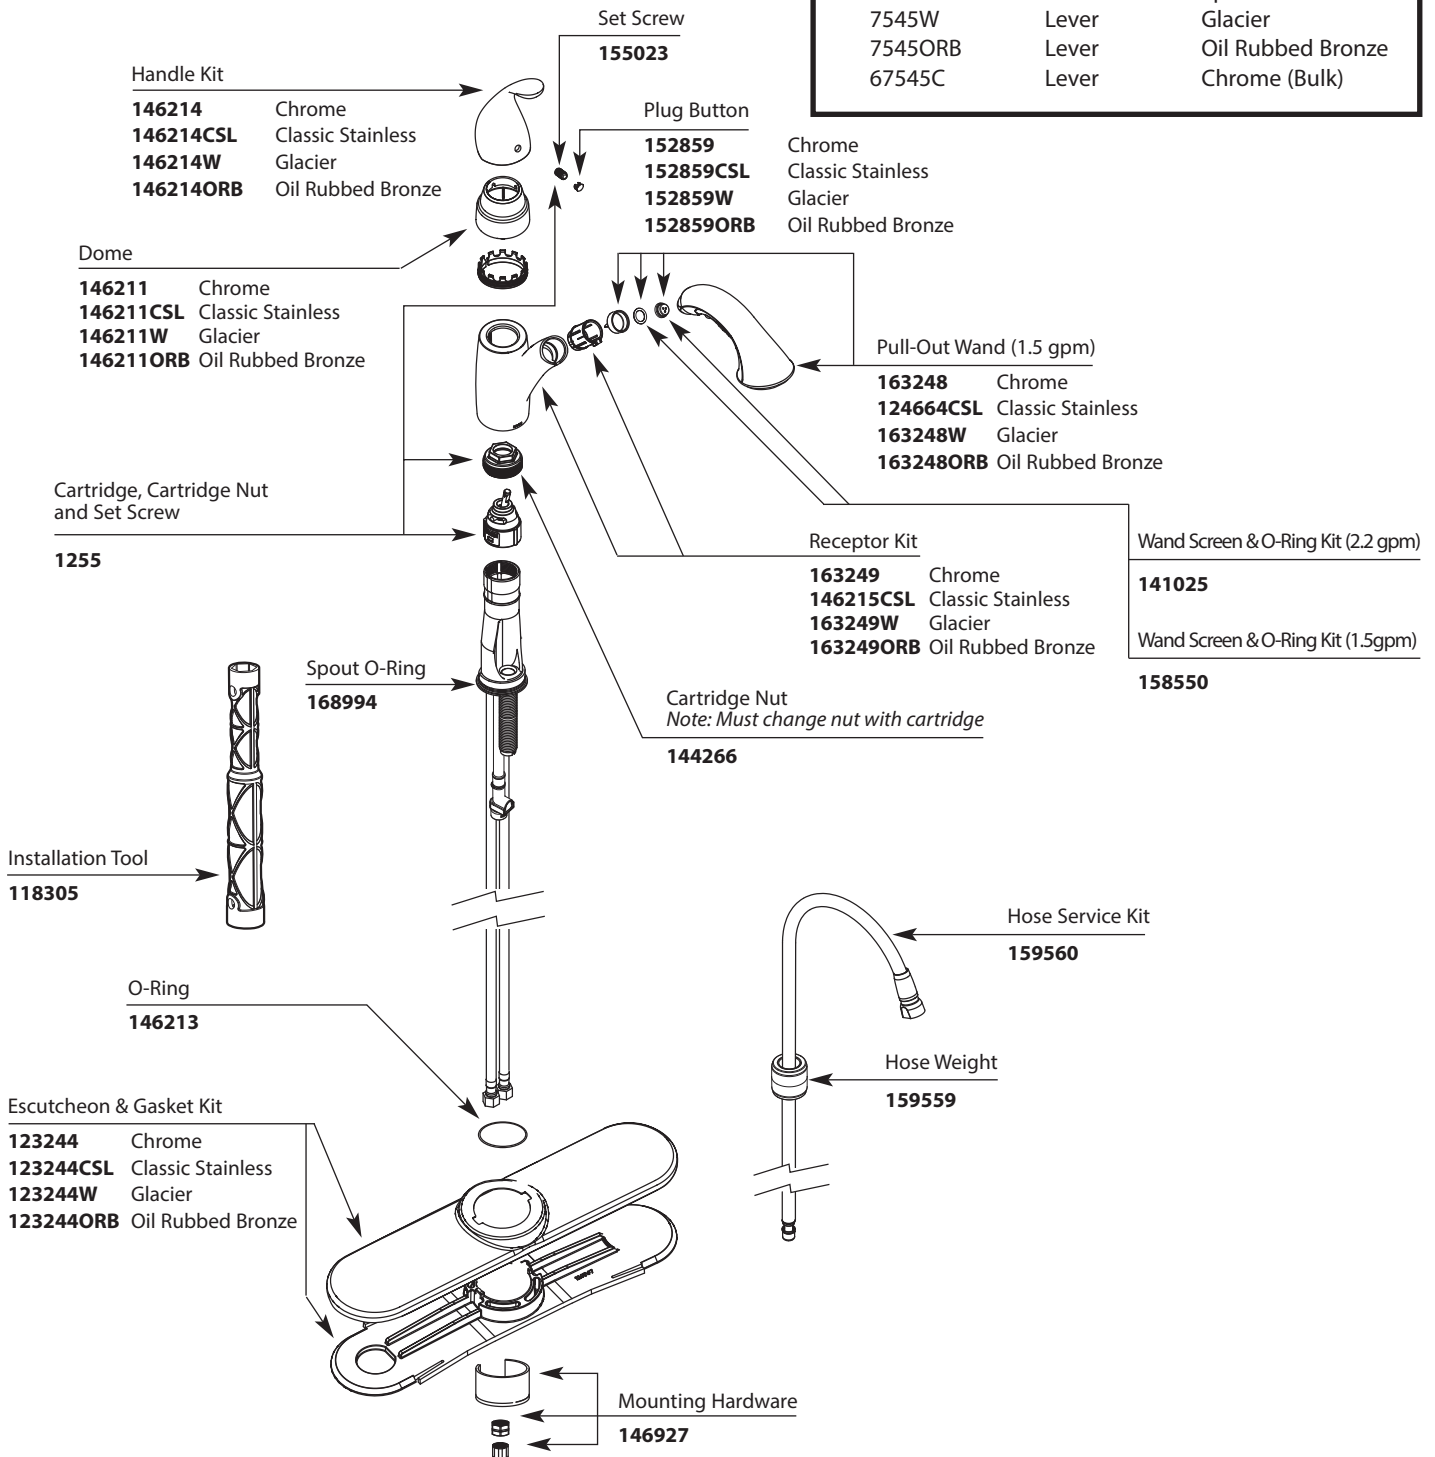

# Illustrated Parts

■ Order by Part Number

*There is more than 1 version of this model.  
Page down to identify the version you have.*

Camerist™ Single Control Kitchen Faucet with Pullout Spray		
MODEL	HANDLE	FINISH
7545C	Lever	Chrome
7545CSL	Lever	Classic Stainless
7545SRS	Lever	Spot Resist Stainless
7545W	Lever	Glacier
7545ORB	Lever	Oil Rubbed Bronze
67545C	Lever	Chrome (Bulk)

# Illustrated Parts

■ Order by Part Number

*There is more than 1 version of this model.  
Page down to identify the version you have.*

Camerist™ Single Control Kitchen Faucet with Pullout Spray		
MODEL	HANDLE	FINISH
7545C	Lever	Chrome
7545CSL	Lever	Classic Stainless
7545W	Lever	Glacier
7545ORB	Lever	Oil Rubbed Bronze
67545C	Lever	Chrome (Bulk)

# Illustrated Parts

■ Order by Part Number

*There is more than 1 version of this model.  
Page down to identify the version you have.*

**Camerist™  
Single Control Kitchen Faucet  
with Pullout Spray**

MODEL	HANDLE	FINISH
7545C	Lever	Chrome
7545CSL	Lever	Classic Stainless
7545W	Lever	Glacier
7545ORB	Lever	Oil Rubbed Bronze
67545C	Lever	Chrome (Bulk)

# Illustrated Parts

■ Order by Part Number

**Camerist™  
Single Control Kitchen Faucet  
with Pullout Spray**

<u>MODEL</u>	<u>HANDLE</u>	<u>FINISH</u>
7545C	Lever	Chrome
7545SL	Lever	Stainless
7545W	Lever	Glacier
7545ORB	Lever	Oil Rubbed Bronze
67545C	Lever	Chrome (Bulk)