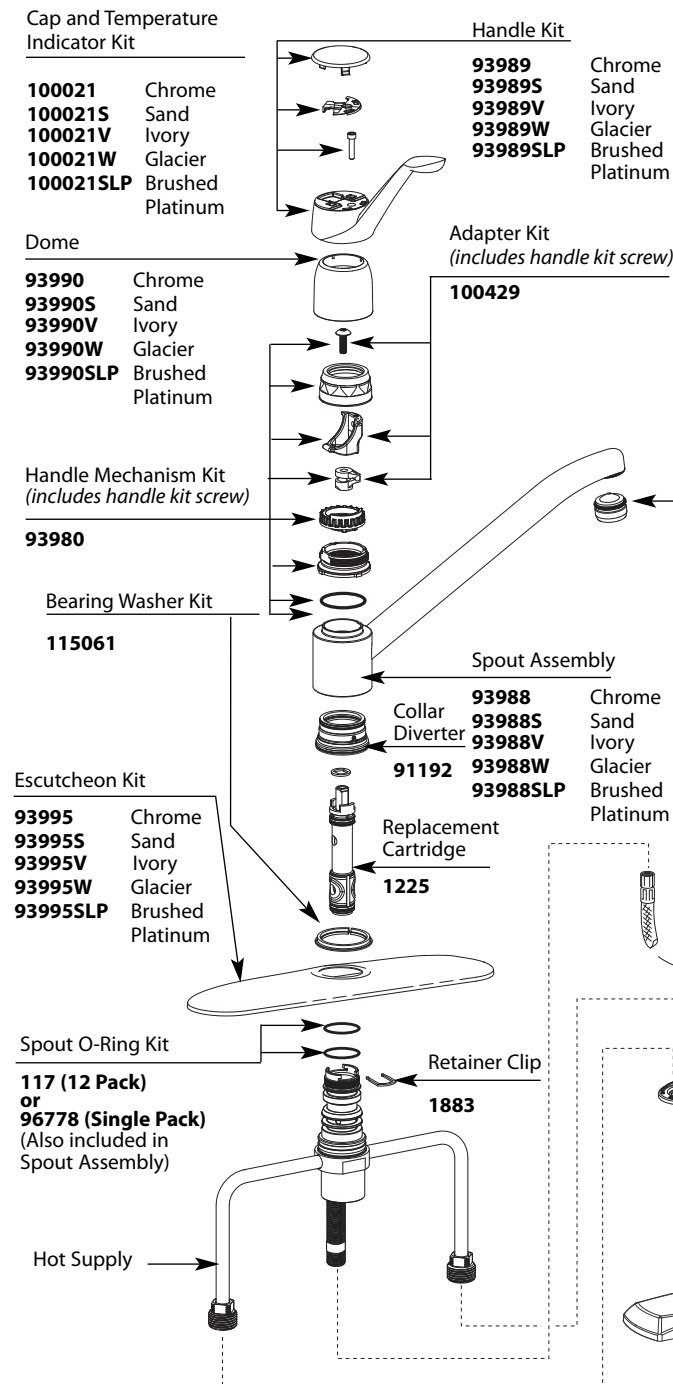

- 104235** Chrome
- 100006** Glacier
- 100005SLP** Brushed Platinum

Buy it for looks. Buy it for life.®

Illustrated Parts

■ Order by Part Number

There is more than 1 version of this model.
Page down to identify the version you have.

CHATEAU® Single-Handle Kitchen Faucet		
MODEL		FINISH
7425	4" Supplies w/o Spray	Chrome
7425BC	4" Supplies w/o Spray	Brushed Chrome
7425W	4" Supplies w/o Spray	Glacier
67425	4" Supplies w/o Spray	Chrome
7430	4" Supplies w/ Spray	Chrome
7430BC	4" Supplies w/ Spray	Brushed Chrome
7430W	4" Supplies w/ Spray	Glacier
67430	4" Supplies w/ Spray	Chrome
87430	4" Supplies w/ Spray	Chrome
DISCONTINUED SKUS		
7442	4" Supplies w/ Spray	Chrome
7425S	4" Supplies w/o Spray	Sand
7425SLP	4" Supplies w/o Spray	Brushed Platinum
7425V	4" Supplies w/o Spray	Ivory
7426	4" Supplies w/ Swing 'N' Spray	Chrome
7430S	4" Supplies w/ Spray	Sand
7430V	4" Supplies w/ Spray	Ivory
7430SLP	4" Supplies w/ Spray	Brushed Platinum
67424	16" Supplies w/o Spray	Chrome
67433	16" Supplies w/ Spray	Chrome
67442	4" Supplies w/ Spray	Chrome
87430SLP	4" Supplies w/ Spray	Brushed Platinum
87430V	4" Supplies w/ Spray	Ivory
87430W	4" Supplies w/ Spray	Glacier

MOEN, ESCUTCHON, SPRAYHEAD, HYDROLOCK, 136103, 100006, 100005SLP, 102421, 102421S, 102421W, 102421SLP

Buy it for looks. Buy it for life.®

Illustrated Parts

■ Order by Part Number

For models sold before 1/2/06

FOR MODELS WITH THREADED CONNECTION BETWEEN 3/99 to 7/07
(must order 168665 for threaded connection side sprays)