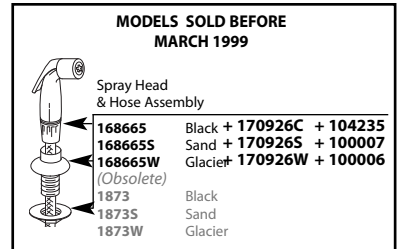

CHATEAU® Single-Handle Kitchen Faucet		
MODEL		FINISH
7425	4" Supplies w/o Spray	Chrome
7425BC	4" Supplies w/o Spray	Brushed Chrome
7425W	4" Supplies w/o Spray	Glacier
67425	4" Supplies w/o Spray	Chrome
7430	4" Supplies w/ Spray	Chrome
7430BC	4" Supplies w/ Spray	Brushed Chrome
7430W	4" Supplies w/ Spray	Glacier
67430	4" Supplies w/ Spray	Chrome
87430	4" Supplies w/ Spray	Chrome
DISCONTINUED SKUS		
7442	4" Supplies w/ Spray	Chrome
7425S	4" Supplies w/o Spray	Sand
7425SLP	4" Supplies w/o Spray	Brushed Platinum
7425V	4" Supplies w/o Spray	Ivory
7426	4" Supplies w/ Swing 'N' Spray	Chrome
7430S	4" Supplies w/ Spray	Sand
7430V	4" Supplies w/ Spray	Ivory
7430SLP	4" Supplies w/ Spray	Brushed Platinum
67424	16" Supplies w/o Spray	Chrome
67433	16" Supplies w/ Spray	Chrome
67442	4" Supplies w/ Spray	Chrome
87430SLP	4" Supplies w/ Spray	Brushed Platinum
87430V	4" Supplies w/ Spray	Ivory
87430W	4" Supplies w/ Spray	Glacier