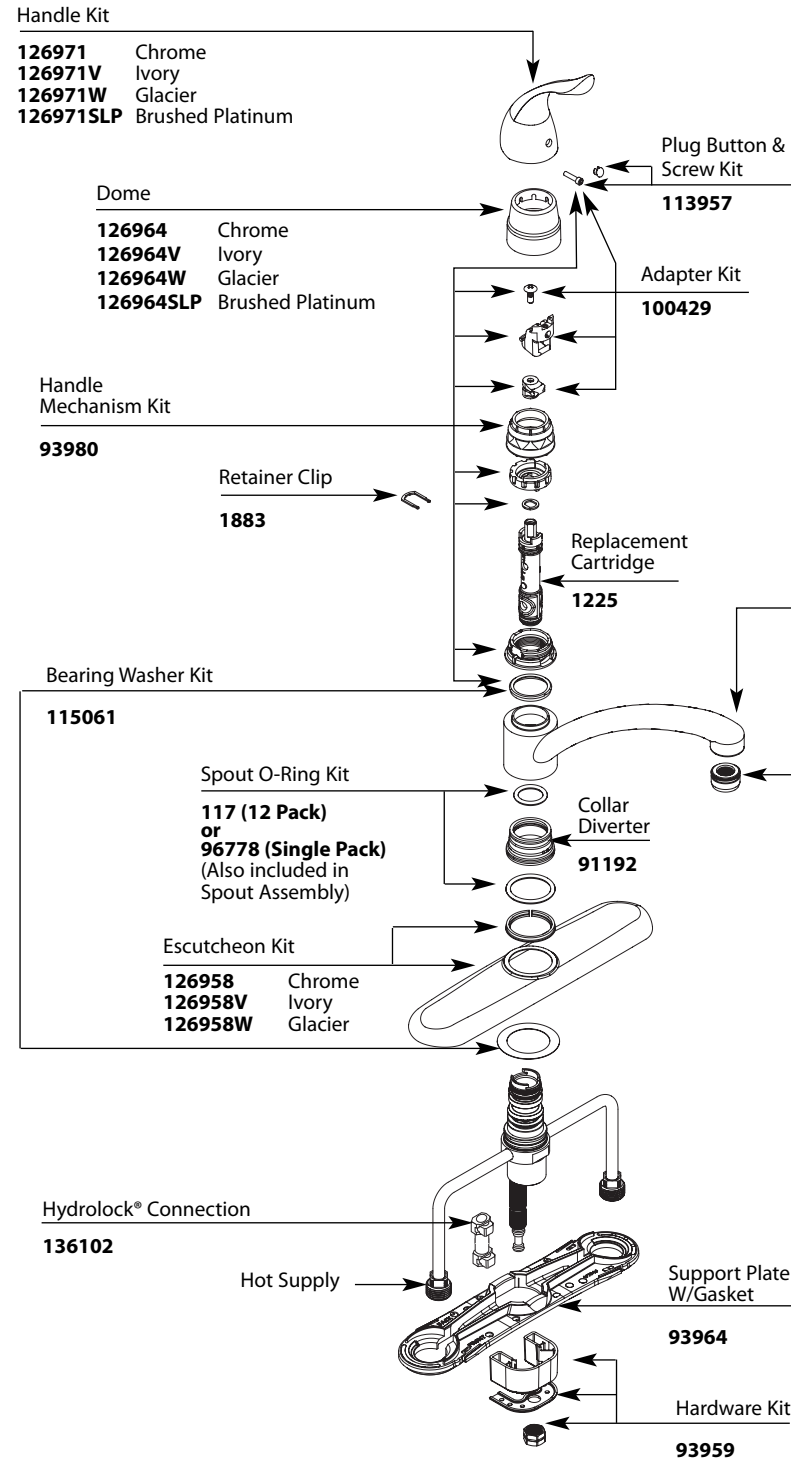

Buy it for looks. Buy it for life.®

Illustrated Parts

■ Order by Part Number

There is more than 1 version of this model.
Page down to identify the version you have.

CHATEAU® Single-Handle Kitchen Faucet		
MODEL		FINISH
7425	4" Supplies w/o Spray	Chrome
7425BC	4" Supplies w/o Spray	Brushed Chrome
7425W	4" Supplies w/o Spray	Glacier
67425	4" Supplies w/o Spray	Chrome
7430	4" Supplies w/ Spray	Chrome
7430BC	4" Supplies w/ Spray	Brushed Chrome
7430W	4" Supplies w/ Spray	Glacier
67430	4" Supplies w/ Spray	Chrome
87430	4" Supplies w/ Spray	Chrome
DISCONTINUED SKUS		
7442	4" Supplies w/ Spray	Chrome
7425S	4" Supplies w/o Spray	Sand
7425SLP	4" Supplies w/o Spray	Brushed Platinum
7425V	4" Supplies w/o Spray	Ivory
7426	4" Supplies w/ Swing 'N' Spray	Chrome
7430S	4" Supplies w/ Spray	Sand
7430V	4" Supplies w/ Spray	Ivory
7430SLP	4" Supplies w/ Spray	Brushed Platinum
67424	16" Supplies w/o Spray	Chrome
67433	16" Supplies w/ Spray	Chrome
67442	4" Supplies w/ Spray	Chrome
87430SLP	4" Supplies w/ Spray	Brushed Platinum
87430V	4" Supplies w/ Spray	Ivory
87430W	4" Supplies w/ Spray	Glacier