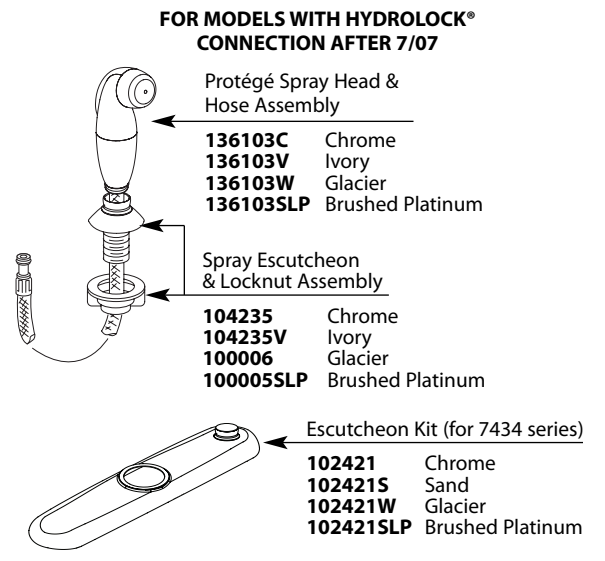

Buy it for looks. Buy it for life.®

Illustrated Parts

■ Order by Part Number

There is more than 1 version of this model.
Page down to identify the version you have.

CHATEAU® Single-Handle Kitchen Faucet		
MODEL		FINISH
7425	4" Supplies w/o Spray	Chrome
7425BC	4" Supplies w/o Spray	Brushed Chrome
7425W	4" Supplies w/o Spray	Glacier
67425	4" Supplies w/o Spray	Chrome
7430	4" Supplies w/ Spray	Chrome
7430BC	4" Supplies w/ Spray	Brushed Chrome
7430W	4" Supplies w/ Spray	Glacier
67430	4" Supplies w/ Spray	Chrome
87430	4" Supplies w/ Spray	Chrome
DISCONTINUED SKUS		
7442	4" Supplies w/ Spray	Chrome
7425S	4" Supplies w/o Spray	Sand
7425SLP	4" Supplies w/o Spray	Brushed Platinum
7425V	4" Supplies w/o Spray	Ivory
7426	4" Supplies w/ Swing 'N' Spray	Chrome
7430S	4" Supplies w/ Spray	Sand
7430V	4" Supplies w/ Spray	Ivory
7430SLP	4" Supplies w/ Spray	Brushed Platinum
67424	16" Supplies w/o Spray	Chrome
67433	16" Supplies w/ Spray	Chrome
67442	4" Supplies w/ Spray	Chrome
87430SLP	4" Supplies w/ Spray	Brushed Platinum
87430V	4" Supplies w/ Spray	Ivory
87430W	4" Supplies w/ Spray	Glacier