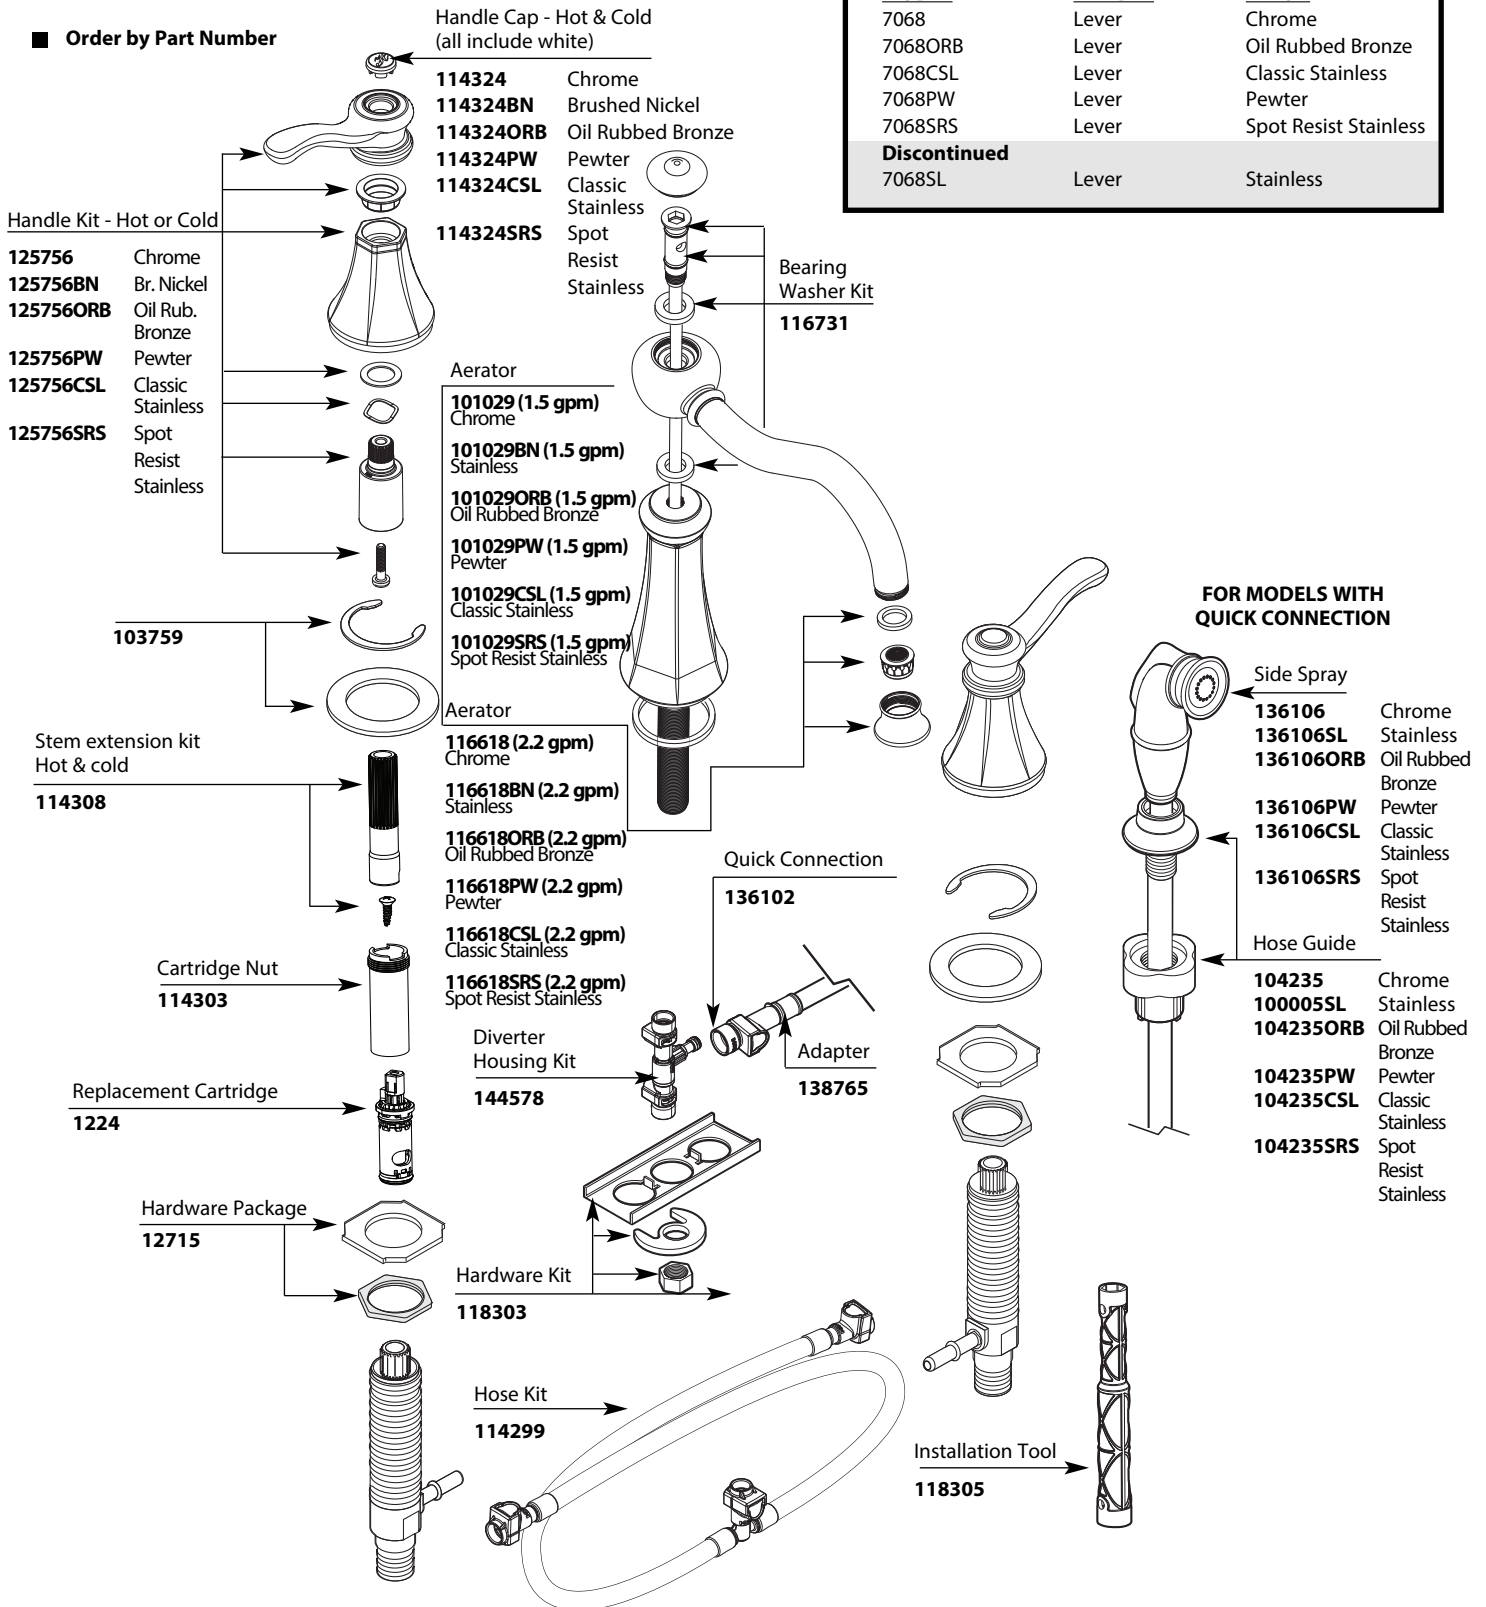

Buy it for looks. Buy it for life.®

There is more than 1 version of this model.
Page down to identify the version you have.

■ Order by Part Number

Vestige®		
Two-Handle Kitchen Faucet w/Side Spray		
MODEL	HANDLE	FINISH
7068	Lever	Chrome
7068ORB	Lever	Oil Rubbed Bronze
7068CSL	Lever	Classic Stainless
7068PW	Lever	Pewter
7068SRS	Lever	Spot Resist Stainless
Discontinued		
7068SL	Lever	Stainless

Buy it for looks. Buy it for life.®

Illustrated Parts

■ Order by Part Number

Vestige®		
Two-Handle Kitchen Faucet w/Side Spray		
MODEL	HANDLE	FINISH
7068	Lever	Chrome
7068ORB	Lever	Oil Rubbed Bronze
7068CSL	Lever	Classic Stainless
7068PW	Lever	Pewter
Discontinued		
7068SL	Lever	Stainless