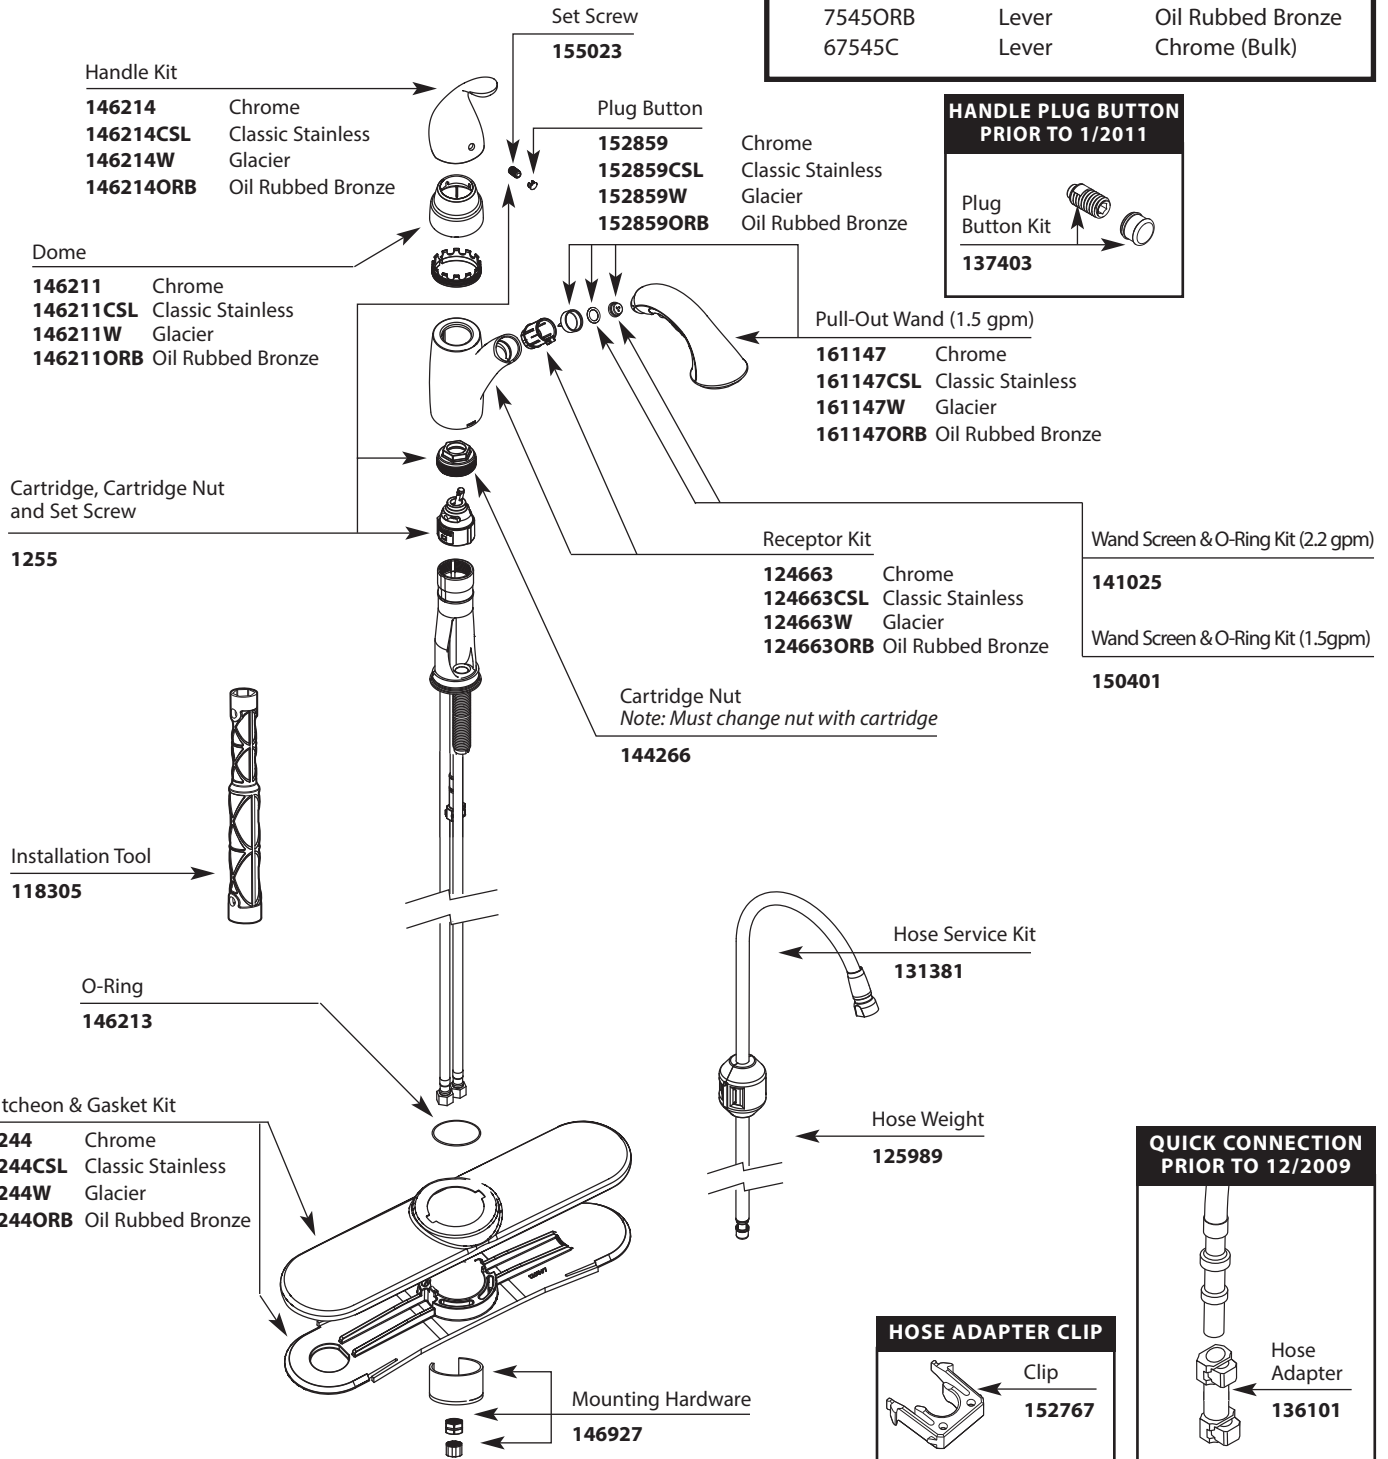

Buy it for looks. Buy it for life.®

Illustrated Parts

■ Order by Part Number

*There is more than 1 version of this model.
Page down to identify the version you have.*

**Camerist™
Single Control Kitchen Faucet
with Pullout Spray**

MODEL	HANDLE	FINISH
7545C	Lever	Chrome
7545CSL	Lever	Classic Stainless
7545W	Lever	Glacier
7545ORB	Lever	Oil Rubbed Bronze
67545C	Lever	Chrome (Bulk)

TO ORDER PARTS CALL: 1-800-BUY-MOEN

www.moen.com