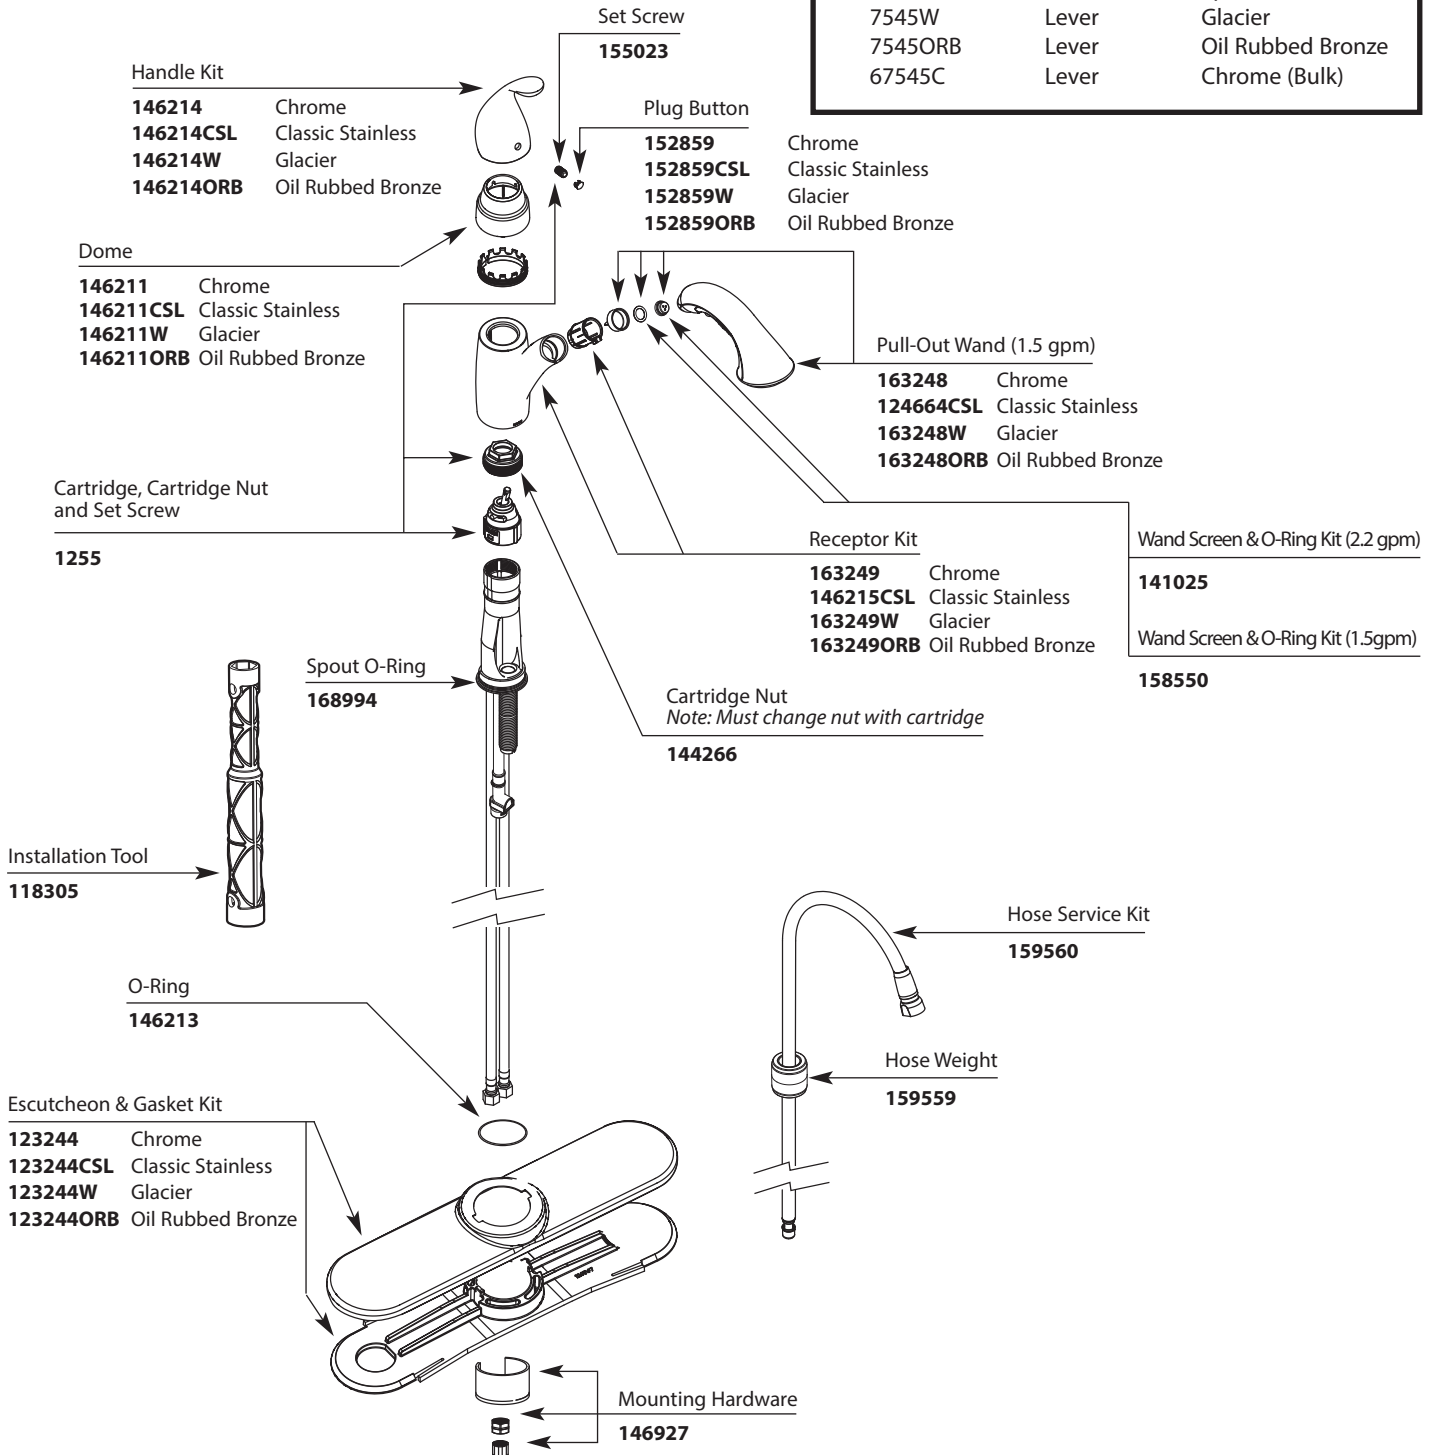

Buy it for looks. Buy it for life.®

Illustrated Parts

■ Order by Part Number

*There is more than 1 version of this model.
Page down to identify the version you have.*

Camerist™ Single Control Kitchen Faucet with Pullout Spray		
MODEL	HANDLE	FINISH
7545C	Lever	Chrome
7545CSL	Lever	Classic Stainless
7545SRS	Lever	Spot Resist Stainless
7545W	Lever	Glacier
7545ORB	Lever	Oil Rubbed Bronze
67545C	Lever	Chrome (Bulk)

Buy it for looks. Buy it for life.®

Illustrated Parts

■ Order by Part Number

*There is more than 1 version of this model.
Page down to identify the version you have.*

Camerist™ Single Control Kitchen Faucet with Pullout Spray		
MODEL	HANDLE	FINISH
7545C	Lever	Chrome
7545CSL	Lever	Classic Stainless
7545W	Lever	Glacier
7545ORB	Lever	Oil Rubbed Bronze
67545C	Lever	Chrome (Bulk)

Buy it for looks. Buy it for life.®

Illustrated Parts

■ Order by Part Number

*There is more than 1 version of this model.
Page down to identify the version you have.*

**Camerist™
Single Control Kitchen Faucet
with Pullout Spray**

Illustrated Parts

■ Order by Part Number

**Camerist™
Single Control Kitchen Faucet
with Pullout Spray**

<u>MODEL</u>	<u>HANDLE</u>	<u>FINISH</u>
7545C	Lever	Chrome
7545SL	Lever	Stainless
7545W	Lever	Glacier
7545ORB	Lever	Oil Rubbed Bronze
67545C	Lever	Chrome (Bulk)