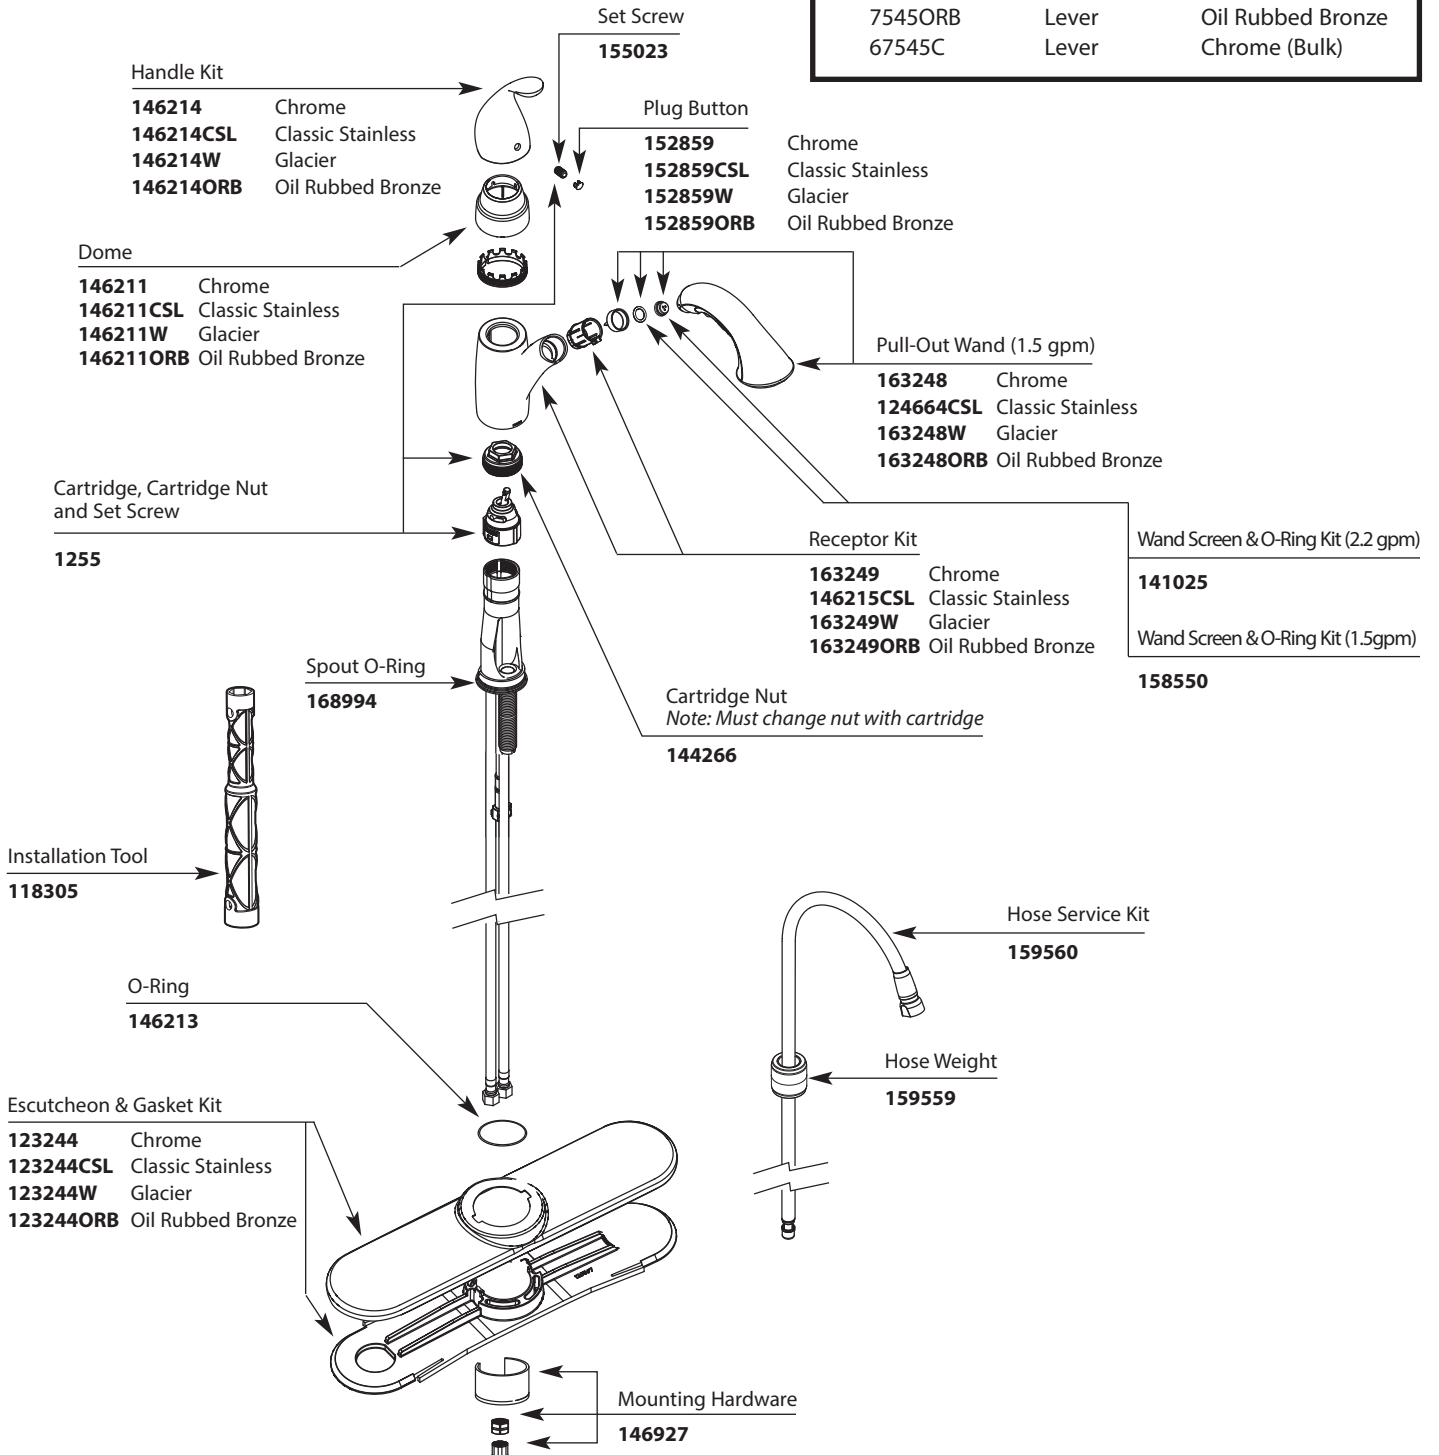

Buy it for looks. Buy it for life.®

Illustrated Parts

■ Order by Part Number

*There is more than 1 version of this model.
Page down to identify the version you have.*

Camerist™ Single Control Kitchen Faucet with Pullout Spray		
MODEL	HANDLE	FINISH
7545C	Lever	Chrome
7545CSL	Lever	Classic Stainless
7545SRS	Lever	Spot Resist Stainless
7545W	Lever	Glacier
7545ORB	Lever	Oil Rubbed Bronze
67545C	Lever	Chrome (Bulk)

Buy it for looks. Buy it for life.®

Illustrated Parts

■ Order by Part Number

*There is more than 1 version of this model.
Page down to identify the version you have.*

Camerist™ Single Control Kitchen Faucet with Pullout Spray		
MODEL	HANDLE	FINISH
7545C	Lever	Chrome
7545CSL	Lever	Classic Stainless
7545W	Lever	Glacier
7545ORB	Lever	Oil Rubbed Bronze
67545C	Lever	Chrome (Bulk)

Buy it for looks. Buy it for life.®

Illustrated Parts

■ Order by Part Number

*There is more than 1 version of this model.
Page down to identify the version you have.*

**Camerist™
Single Control Kitchen Faucet
with Pullout Spray**

Illustrated Parts

■ Order by Part Number

**Camerist™
Single Control Kitchen Faucet
with Pullout Spray**

<u>MODEL</u>	<u>HANDLE</u>	<u>FINISH</u>
7545C	Lever	Chrome
7545SL	Lever	Stainless
7545W	Lever	Glacier
7545ORB	Lever	Oil Rubbed Bronze
67545C	Lever	Chrome (Bulk)