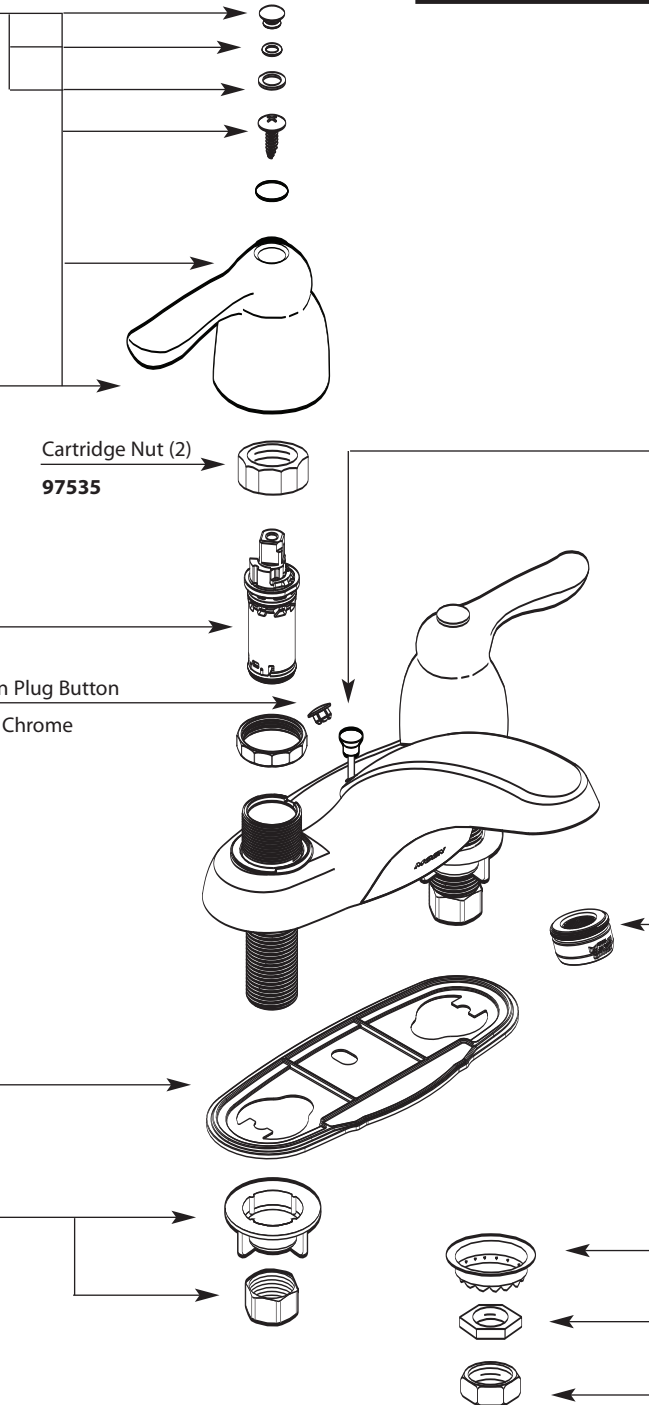

Handle Cap Kit

- 115034 Chrome
- 115034BC Brushed Chrome

Lever Handle Kit

- 100621 COLD Chrome
- 100624 HOT Chrome

- 100621BC COLD Brushed Chrome
- 100624BC HOT Brushed Chrome

Replacement Cartridge

1224

Escutcheon Plug Button

10116 Chrome

Deck Gasket

100683

Hardware Package

13678

Lift Rod Kit

- 12694 Chrome
- 12694BC Brushed Chrome

Flo-Control Aerator (1.5 gpm)

- 101010 Chrome
- 101010BC Brushed Chrome

Flo-Control Aerator (2.2 gpm)

- 3919 Chrome
- 3919SLP Brushed Chrome

Hardware Package  
(used with 8915 & 8917)

13805

Buy it for looks. Buy it for life.®

■ Order by Part Number

# Illustrated Parts

Chateau® Two-Handle Lavatory Faucet		
<u>MODEL</u>	<u>TYPE</u>	<u>FINISH</u>
4925	Lav w/metal waste	Chrome