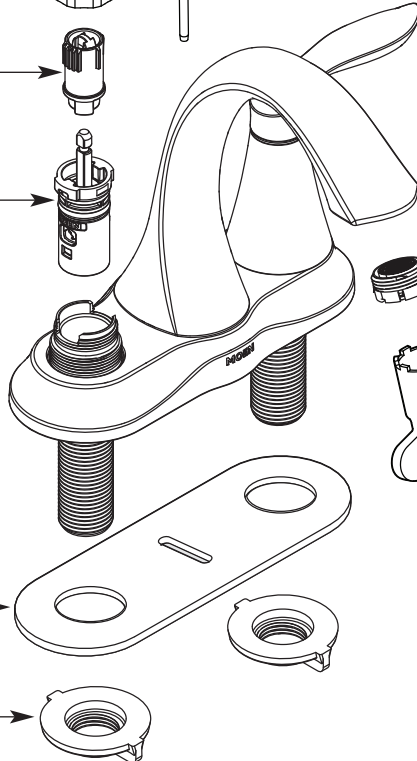

Lift Rod

- 128865** Chrome
- 128865BN** Brushed Nickel
- 128865ORB** Oil Rubbed Bronze

Cartridge Nut (x2)
97535

Stem Extension Kit
177162

Replacement Cartridge
1234

Gasket
128869

Low Profile
Mounting Nuts (x2)
145665

Option	
	Temperature Indicator Kit 129707

Buy it for looks. Buy it for life.®

■ Order by Part Number

Illustrated Parts

EVA™	
4" Lavatory Faucet with Metal Waste Assembly	
MODEL	FINISH
6410	Chrome
6410BN	Brushed Nickel
6410ORB	Oil Rubbed Bronze
66410	Chrome (Bulk)
66411	Chrome (Bulk w/hot & cold indicators)

Handle Kit - Hot & Cold

- 128867** Chrome
- 128867BN** Brushed Nickel
- 128867ORB** Oil Rubbed Bronze

Lift Rod

- 128865** Chrome
- 128865BN** Brushed Nickel
- 128865ORB** Oil Rubbed Bronze

Cartridge Nut (x2)
97535