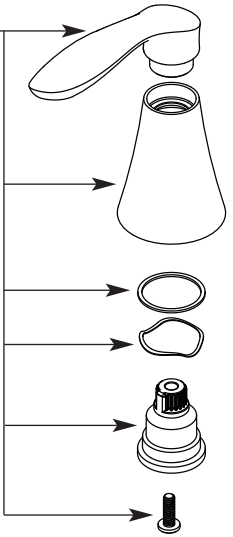

Buy it for looks. Buy it for life.®

Illustrated Parts

*There is more than 1 version of this model.
Page down to identify the version you have.*

■ **Order by Part Number**

Handle Kit - Hot & Cold

- 177138** Chrome
- 177138BN** Brushed Nickel
- 177138ORB** Oil Rubbed Bronze

Lift Rod

- 128865** Chrome
- 128865BN** Brushed Nickel
- 128865ORB** Oil Rubbed Bronze

Cartridge Nut (x2)
97535

Stem Extension Kit
177162

Replacement Cartridge
1234

Gasket
128869

Low Profile
Mounting Nuts (x2)
145665

Option	
	Temperature Indicator Kit 129707

Buy it for looks. Buy it for life.®

■ Order by Part Number

Illustrated Parts

EVA™	
4" Lavatory Faucet with Metal Waste Assembly	
MODEL	FINISH
6410	Chrome
6410BN	Brushed Nickel
6410ORB	Oil Rubbed Bronze
66410	Chrome (Bulk)
66411	Chrome (Bulk w/hot & cold indicators)

Handle Kit - Hot & Cold

- 128867** Chrome
- 128867BN** Brushed Nickel
- 128867ORB** Oil Rubbed Bronze

Lift Rod

- 128865** Chrome
- 128865BN** Brushed Nickel
- 128865ORB** Oil Rubbed Bronze

Cartridge Nut (x2)
97535