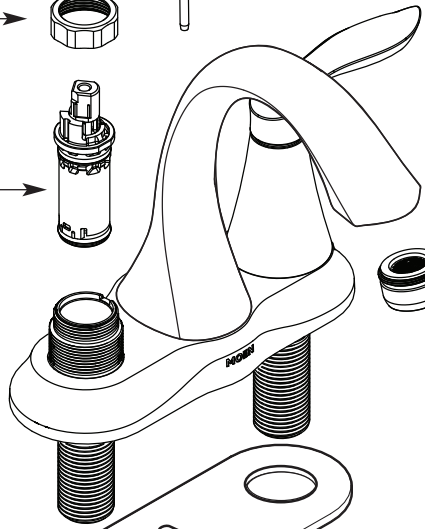

Lift Rod

- **128865** Chrome
- **128865BN** Brushed Nickel
- **128865ORB** Oil Rubbed Bronze

Cartridge Nut (x2)
97535

Replacement Cartridge
1224