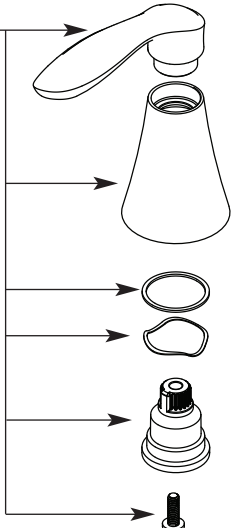

Option	
	Temperature Indicator Kit 129707

Buy it for looks. Buy it for life.®

■ Order by Part Number

Illustrated Parts

EVA™	
4" Lavatory Faucet with Metal Waste Assembly	
MODEL	FINISH
6410	Chrome
6410BN	Brushed Nickel
6410ORB	Oil Rubbed Bronze
66410	Chrome (Bulk)
66411	Chrome (Bulk w/hot & cold indicators)

Handle Kit - Hot & Cold

- 128867** Chrome
- 128867BN** Brushed Nickel
- 128867ORB** Oil Rubbed Bronze

Lift Rod

- 128865** Chrome
- 128865BN** Brushed Nickel
- 128865ORB** Oil Rubbed Bronze

Cartridge Nut (x2)
97535