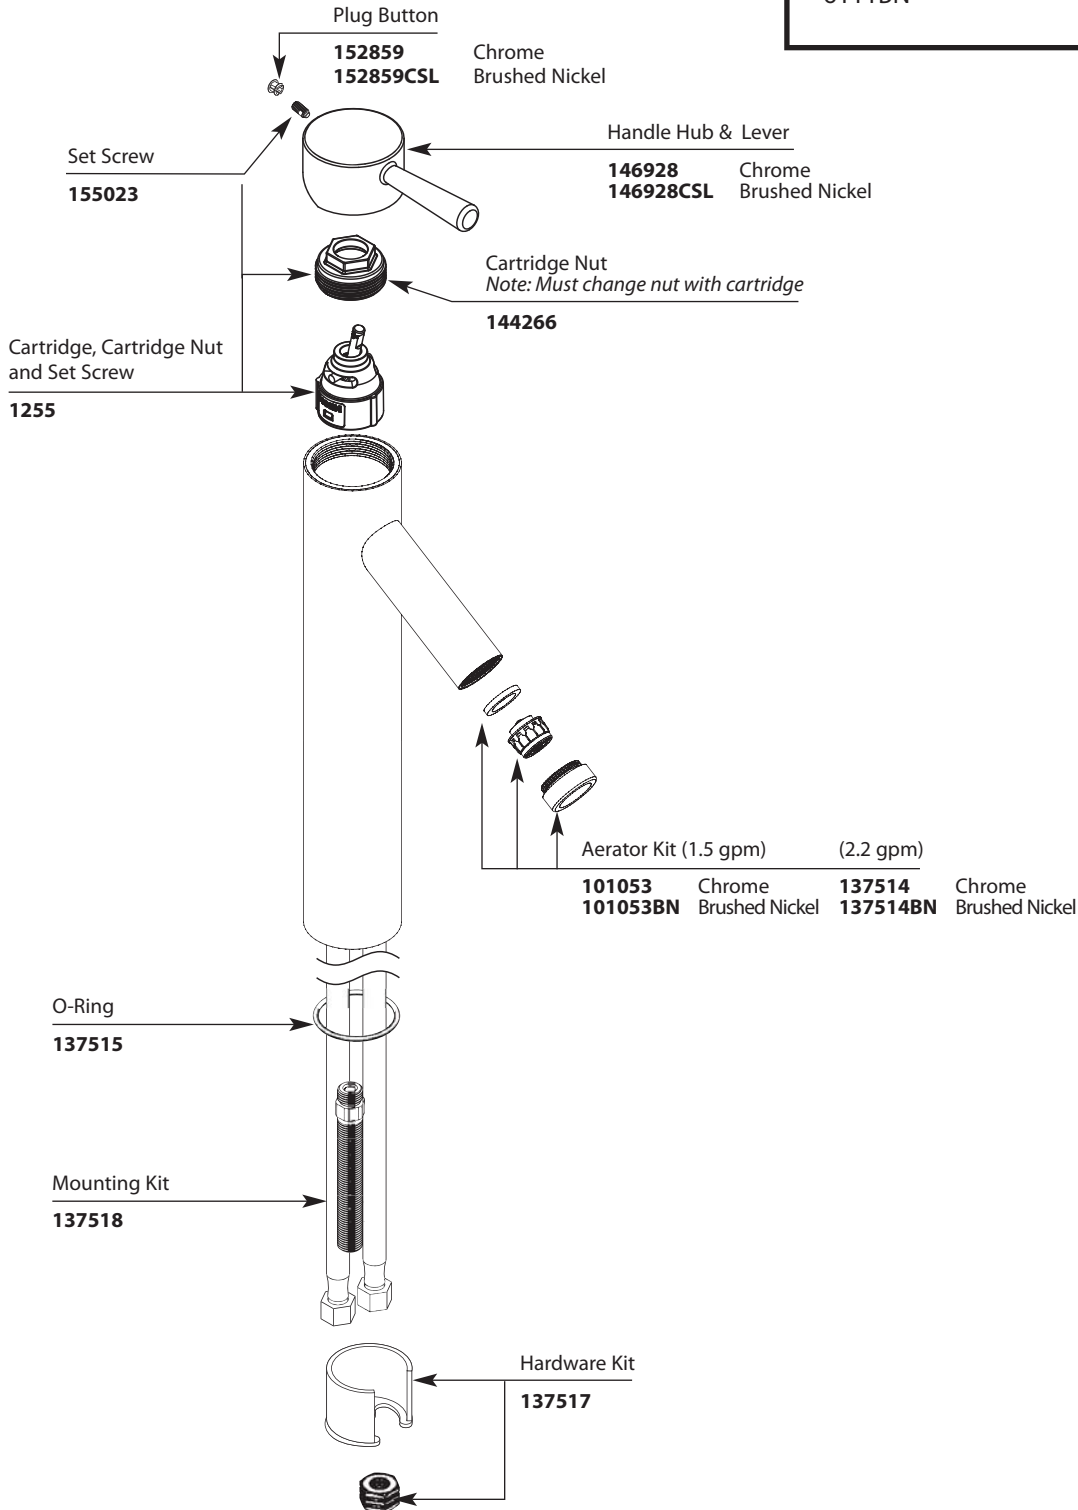

Buy it for looks. Buy it for life.®

Illustrated Parts

■ Order by Part Number

*There is more than 1 version of this model.
Page down to identify the version you have.*

LEVEL™ Single-Handle Vessel Lavatory Faucet	
MODELS	FINISH
6111	Chrome
6111BN	Brushed Nickel

Buy it for looks. Buy it for life.®

Illustrated Parts

■ Order by Part Number

LEVEL™	
Single-Handle Vessel Lavatory Faucet	
MODELS	FINISH
6111	Chrome
6111BN	Brushed Nickel