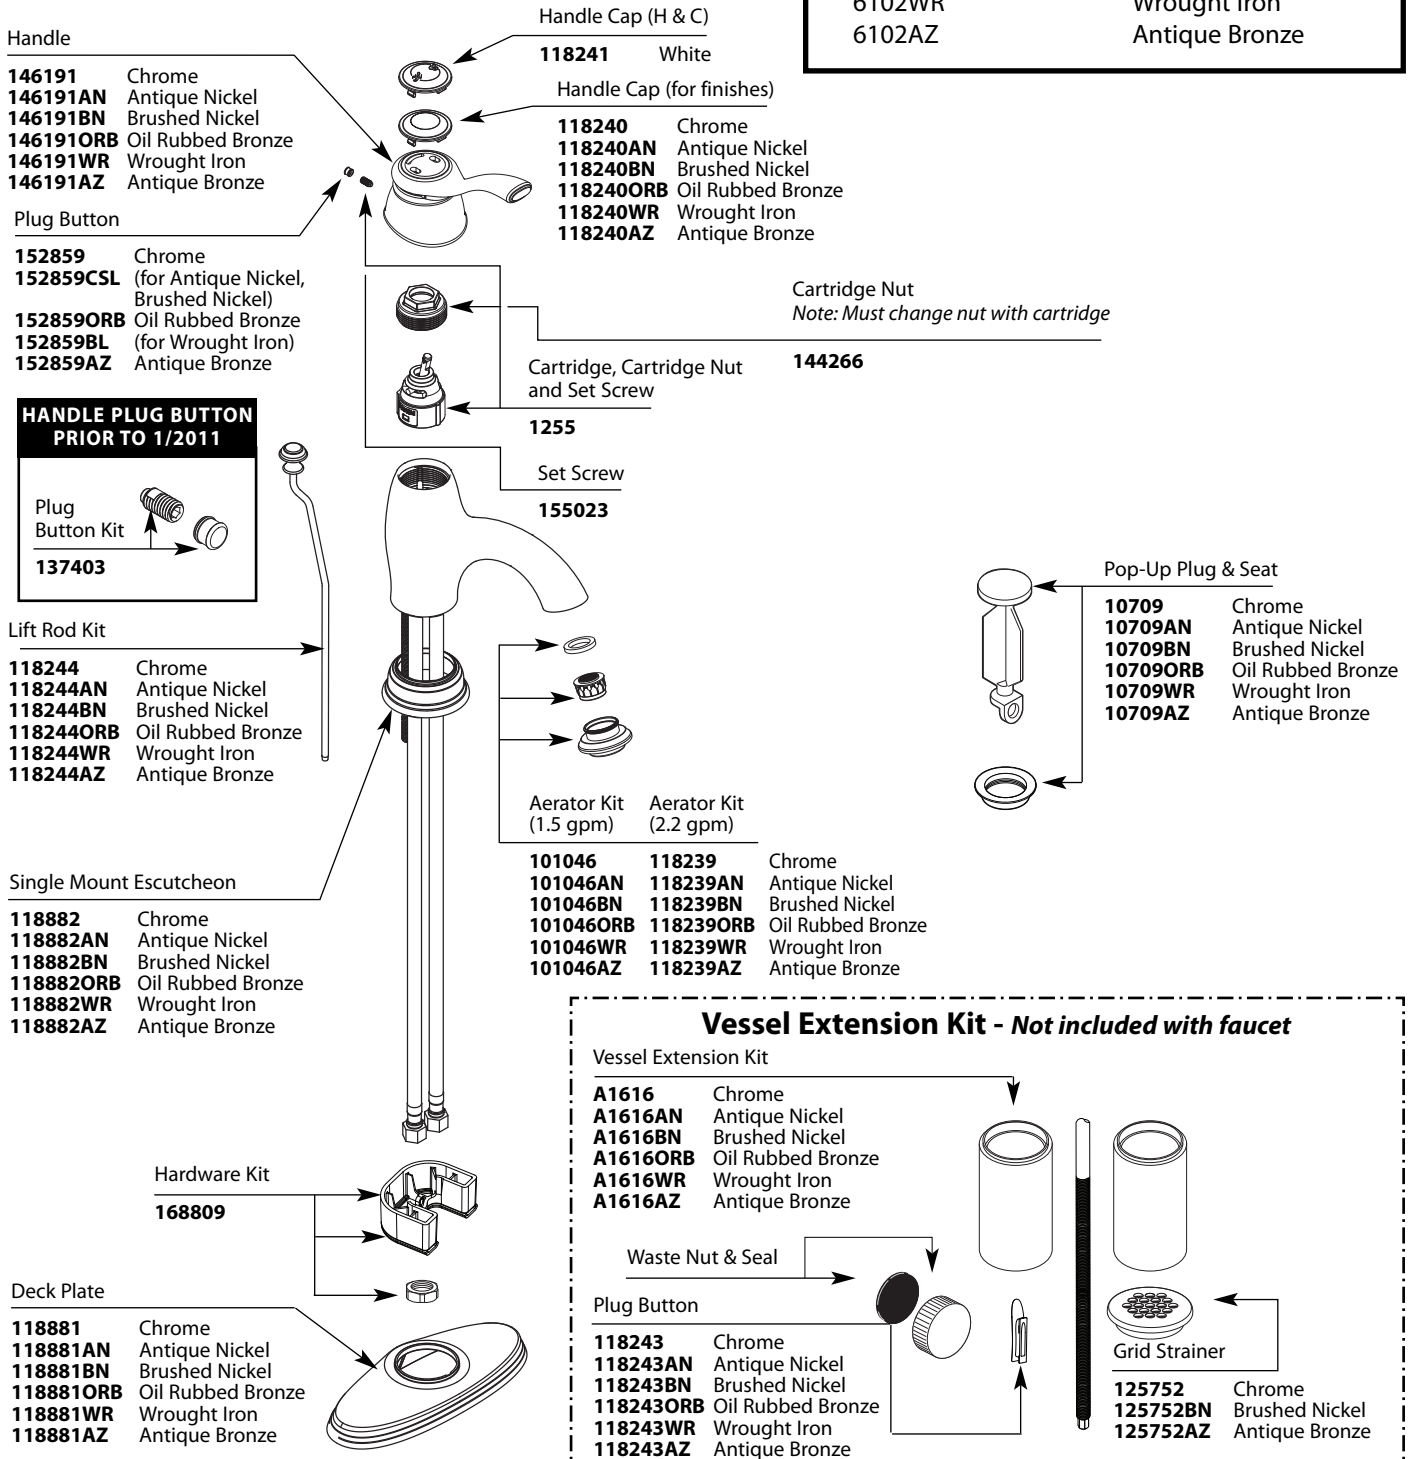

Buy it for looks. Buy it for life.®

Illustrated Parts

■ Order by Part Number

KINGSLEY™ Single-Handle Lavatory	
MODELS	FINISH
6102	Chrome
6102AN	Antique Nickel
6102BN	Brushed Nickel
6102ORB	Oil Rubbed Bronze
6102WR	Wrought Iron
6102AZ	Antique Bronze