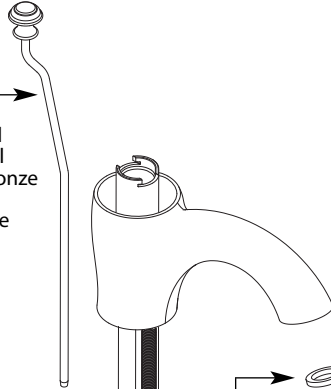

# Illustrated Parts

## Order by Part Number

Retainer Clip

**SK1711**

Replacement Cartridge

**1225**

Lift Rod Kit

- 118244** Chrome
- 118244AN** Antique Nickel
- 118244BN** Brushed Nickel
- 118244ORB** Oil Rubbed Bronze
- 118244WR** Wrought Iron
- 118244AZ** Antique Bronze
- 118244P** Polished Brass