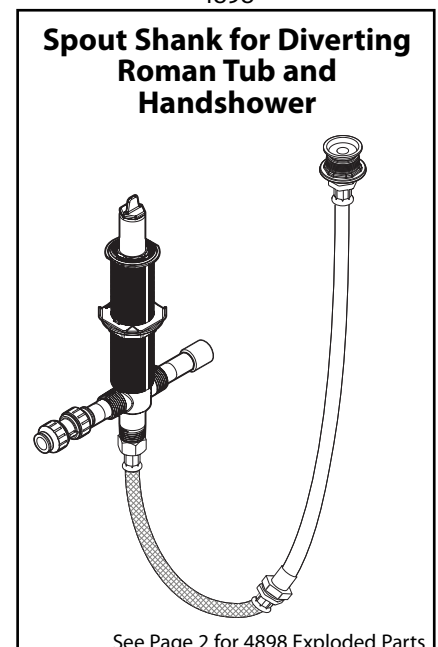

# Illustrated Parts

Order by Part Number

**ioDIGITAL™  
Roman Tub  
MODEL  
4994**

**MODEL  
4898**

**MODEL  
4998**

**MODEL FINISH**  
A349 Chrome  
A349BL Black

Buy it for looks. Buy it for life.®

■ Order by Part Number

# Illustrated Parts

## ioDIGITAL™ ROMAN TUB Spout Shank with Diverter

<u>MODEL</u>	<u>HANDLE</u>	<u>FINISH</u>
4898	N/A	N/A