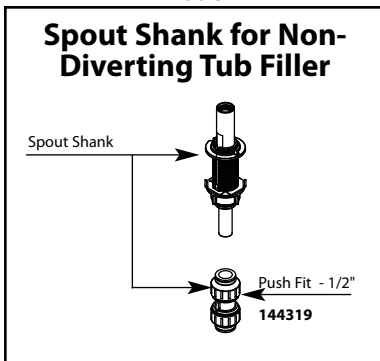

# Illustrated Parts

Order by Part Number

**ioDIGITAL™  
Roman Tub  
MODEL  
4994**

**MODEL  
4898**

**MODEL  
4998**

**MODEL FINISH**  
A349 Chrome  
A349BL Black

Buy it for looks. Buy it for life.®

■ Order by Part Number

# Illustrated Parts

## ioDIGITAL™ ROMAN TUB Spout Shank with Diverter

<u>MODEL</u>	<u>HANDLE</u>	<u>FINISH</u>
4898	N/A	N/A