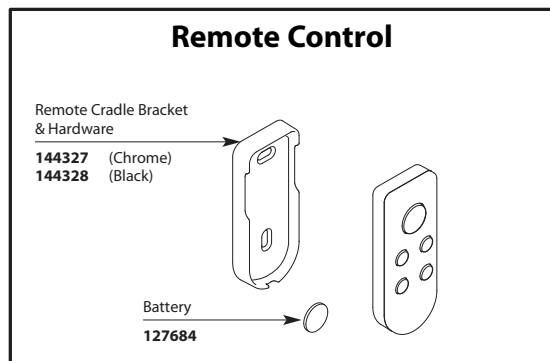

# Illustrated Parts

Order by Part Number

**ioDIGITAL™  
Roman Tub  
MODEL  
4994**

**MODEL  
4898**

**MODEL  
4998**

**MODEL FINISH**  
A349 Chrome  
A349BL Black

Buy it for looks. Buy it for life.®

■ Order by Part Number

# Illustrated Parts