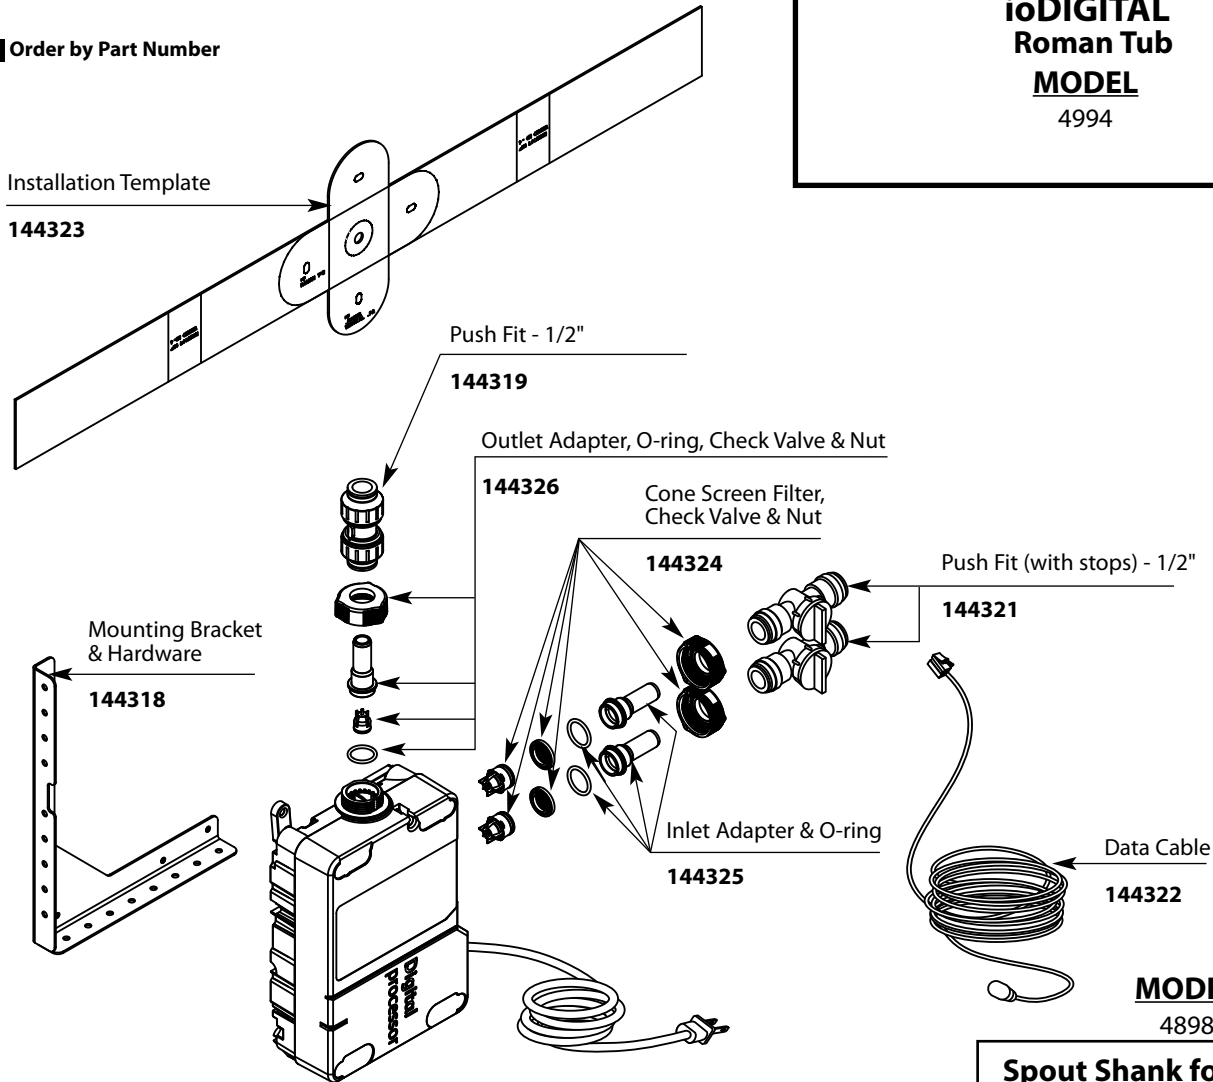

# Illustrated Parts

Order by Part Number

**ioDIGITAL™  
Roman Tub  
MODEL  
4994**

**MODEL  
4898**

**MODEL  
4998**

**MODEL FINISH**  
A349 Chrome  
A349BL Black

Buy it for looks. Buy it for life.®

■ Order by Part Number

# Illustrated Parts

## ioDIGITAL™ ROMAN TUB Spout Shank with Diverter

<u>MODEL</u>	<u>HANDLE</u>	<u>FINISH</u>
4898	N/A	N/A