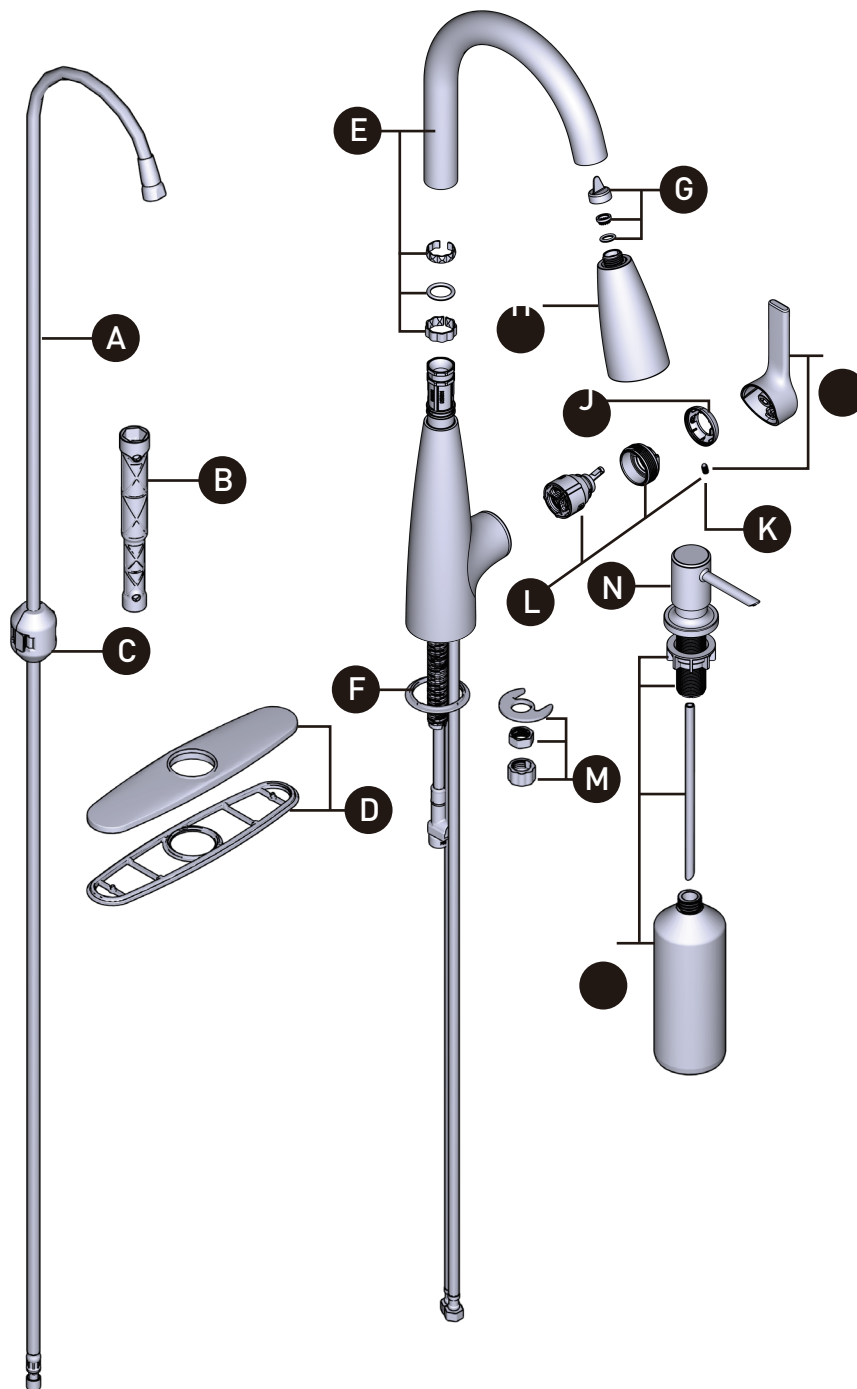

MOEN®

ORDER BY PART NUMBER

Illustrated Parts

Haelyn™

Single-Handle High Arc Pulldown Kitchen Faucet

MODEL

87627
87627SRS
87627BL

FINISH

Chrome
Spot Resist Stainless
Matte Black

ORDER BY PART NUMBER

ID	kit Description	kit Number	Finish
A	Hose Kit	150259	N/A
B	Installation Tool	118305	N/A
C	Hose Weight	125989	N/A
D	Escutcheon Kit	141002	Chrome
		141002SRS	Spot Resist Stainless
		141002BL	Matte Black
E	Spout Tube Kit	176077	Chrome
		176077MSRS	Spot Resist Stainless
		176077BL	Matte Black
F	Deck Gasket	143338	For Chrome and Spot Resist Stainless
		143338BL	Matte Black
G	O-Ring & Screen Washer Kit	141025	N/A
H	Wand Kit	190443	Chrome
		190443SRS	Spot Resist Stainless
		190443BL	Matte Black
I	Handle Kit	210116	Chrome
		210116SRS	Spot Resist Stainless
		210116BL	Matte Black
J	Dome Kit	160660	Chrome
		160660SRS	Spot Resist Stainless
		160660BL	Matte Black
K	Set Screw (Requires 3/32" hex key)	155023	N/A
L	Replacement Cartridge, Cart.Nut & Set Screw	160657	N/A
M	Mounting Hardware	192155	N/A
N	Soap Dispenser	171172	Chrome
		171172MSRS	Spot Resist Stainless
		171172BL	Matte Black
O	Underdeck Kit	344113	N/A