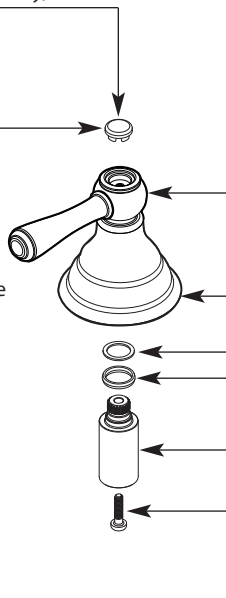

Buy it for looks. Buy it for life.®

■ Order by Part Number

Illustrated Parts

KINGSLEY™		
Two-Handle Lavatory Faucet Trim		
MODEL	HANDLE	FINISH
T6125	Lever	Chrome
T6125BN	Lever	Brushed Nickel
T6125WR	Lever	Wrought Iron
T6125AN	Lever	Antique Nickel
T6125AZ	Lever	Antique Bronze
T6125ORB	Lever	Oil Rubbed Bronze
T6125P	Lever	Polished Brass
Discontinued Sku		
T6125CP	Lever	Chrome/Pol. Brass

Handle Cap
(Includes white hot & cold indicators only)

114324W White

Handle Caps (All include white)

- **114324** Chrome
- **114324P** Pol. Brass
- **114324BN** Brushed Nickel
- **114324WR** Wrought Iron
- **114324AN** Antique Nickel
- **114324AZ** Antique Bronze
- **114324ORB** Oil Rubbed Bronze