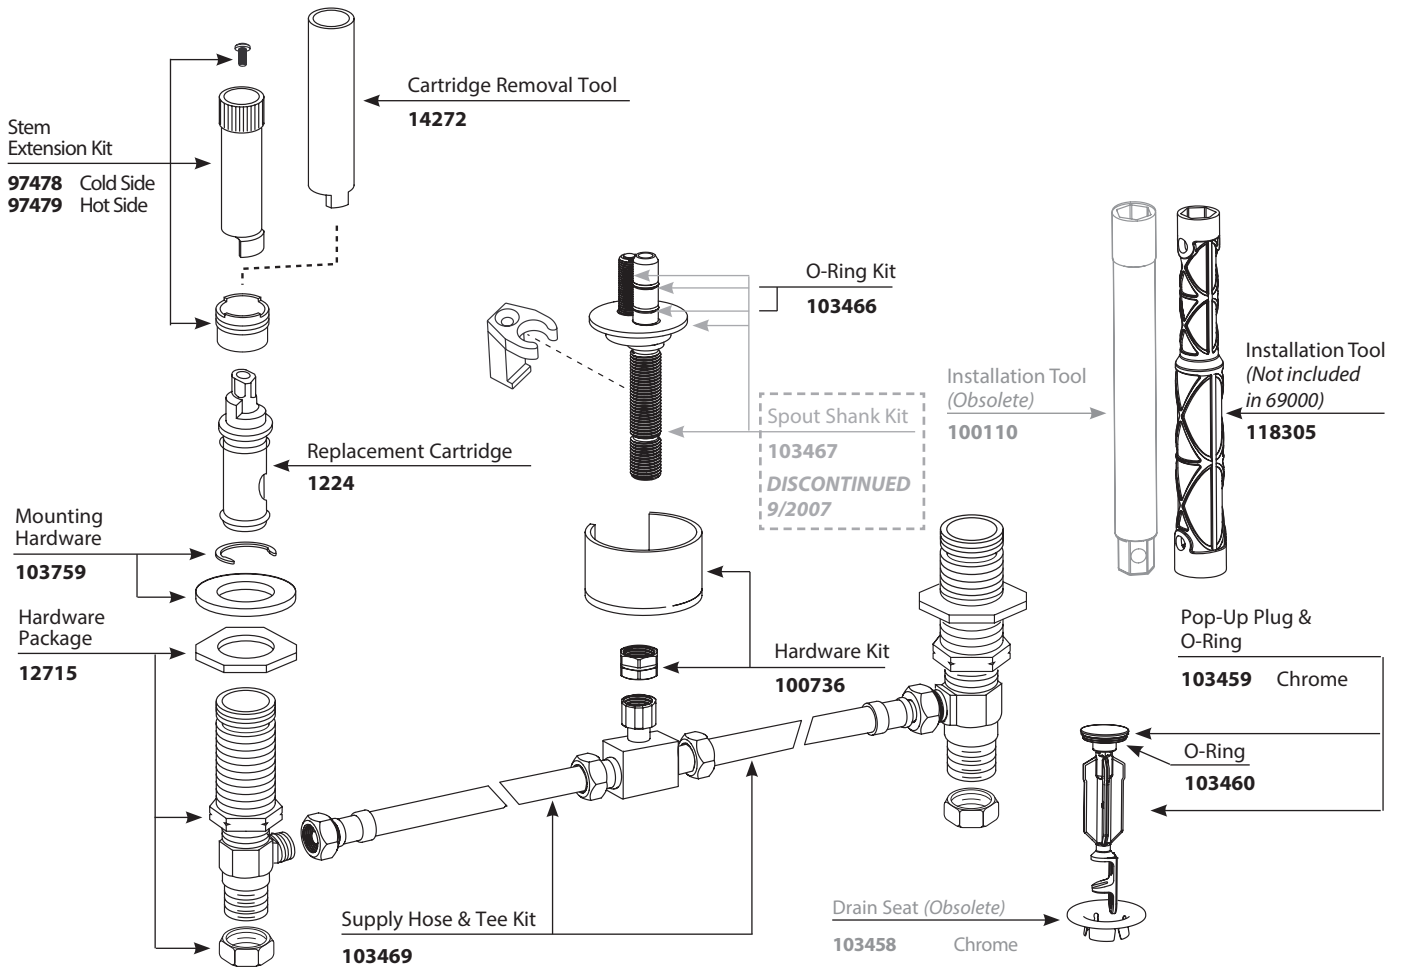

■ Order by Part Number

M•PACT VALVE	
Widespread Lavatory Rough-in Valve	
MODEL	PACK TYPE
9000	Single
69000	Bulk (6 per carton)
<i>(100110 Wrench not included with 69000)</i>