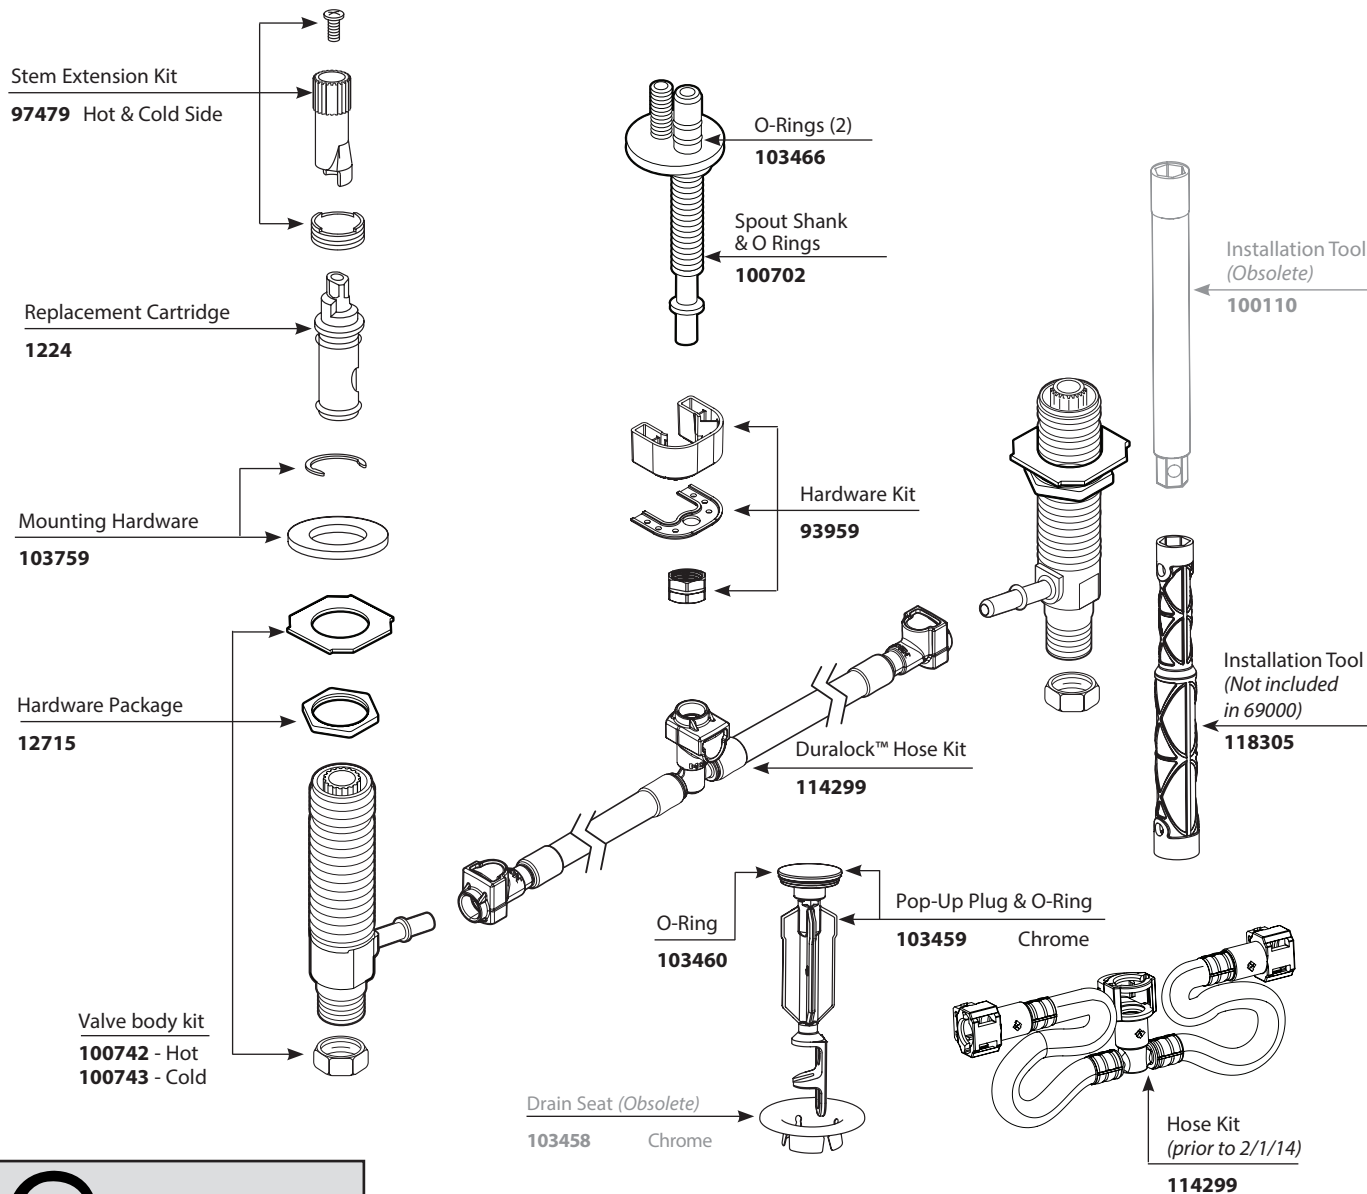

■ Order by Part Number

M•PACT VALVE	
Widespread Lavatory Rough-in Valve	
MODEL	PACK TYPE
9000	Single
69000	Bulk (6 per carton)
<i>(100110 Wrench not included with 69000)</i>