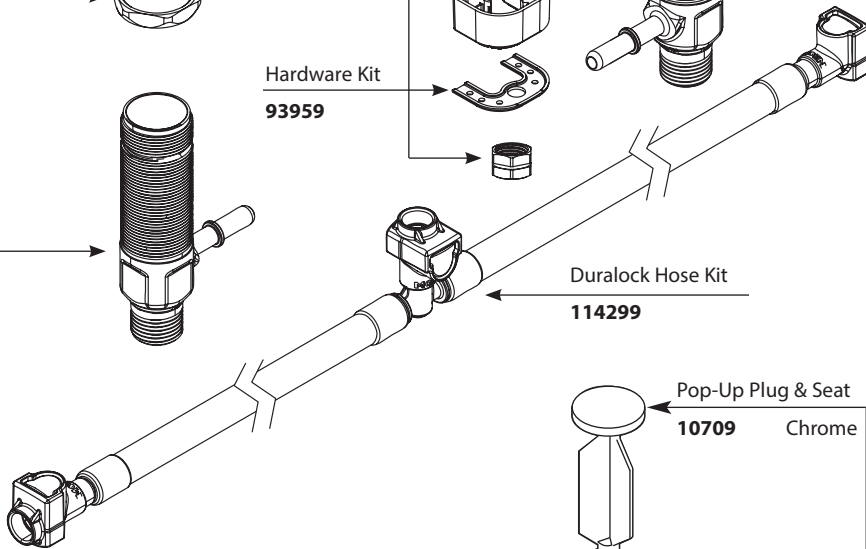

Stem Extension Kit  
174290

Replacement Cartridge  
1234

Cartridge Removal Tool  
14272

Mounting Hardware  
103759

O-Rings (2)  
103466

Spout Shank & O Rings  
100702

Installation Tool  
(Obsolete)  
100110

Hardware Package  
12715

Hardware Kit  
93959

Installation Tool  
(Not included  
in 69000)  
118305

Valve body Kit  
174292 - Hot  
174291 - Cold

Duralock Hose Kit  
114299

Pop-Up Plug & Seat  
10709 Chrome