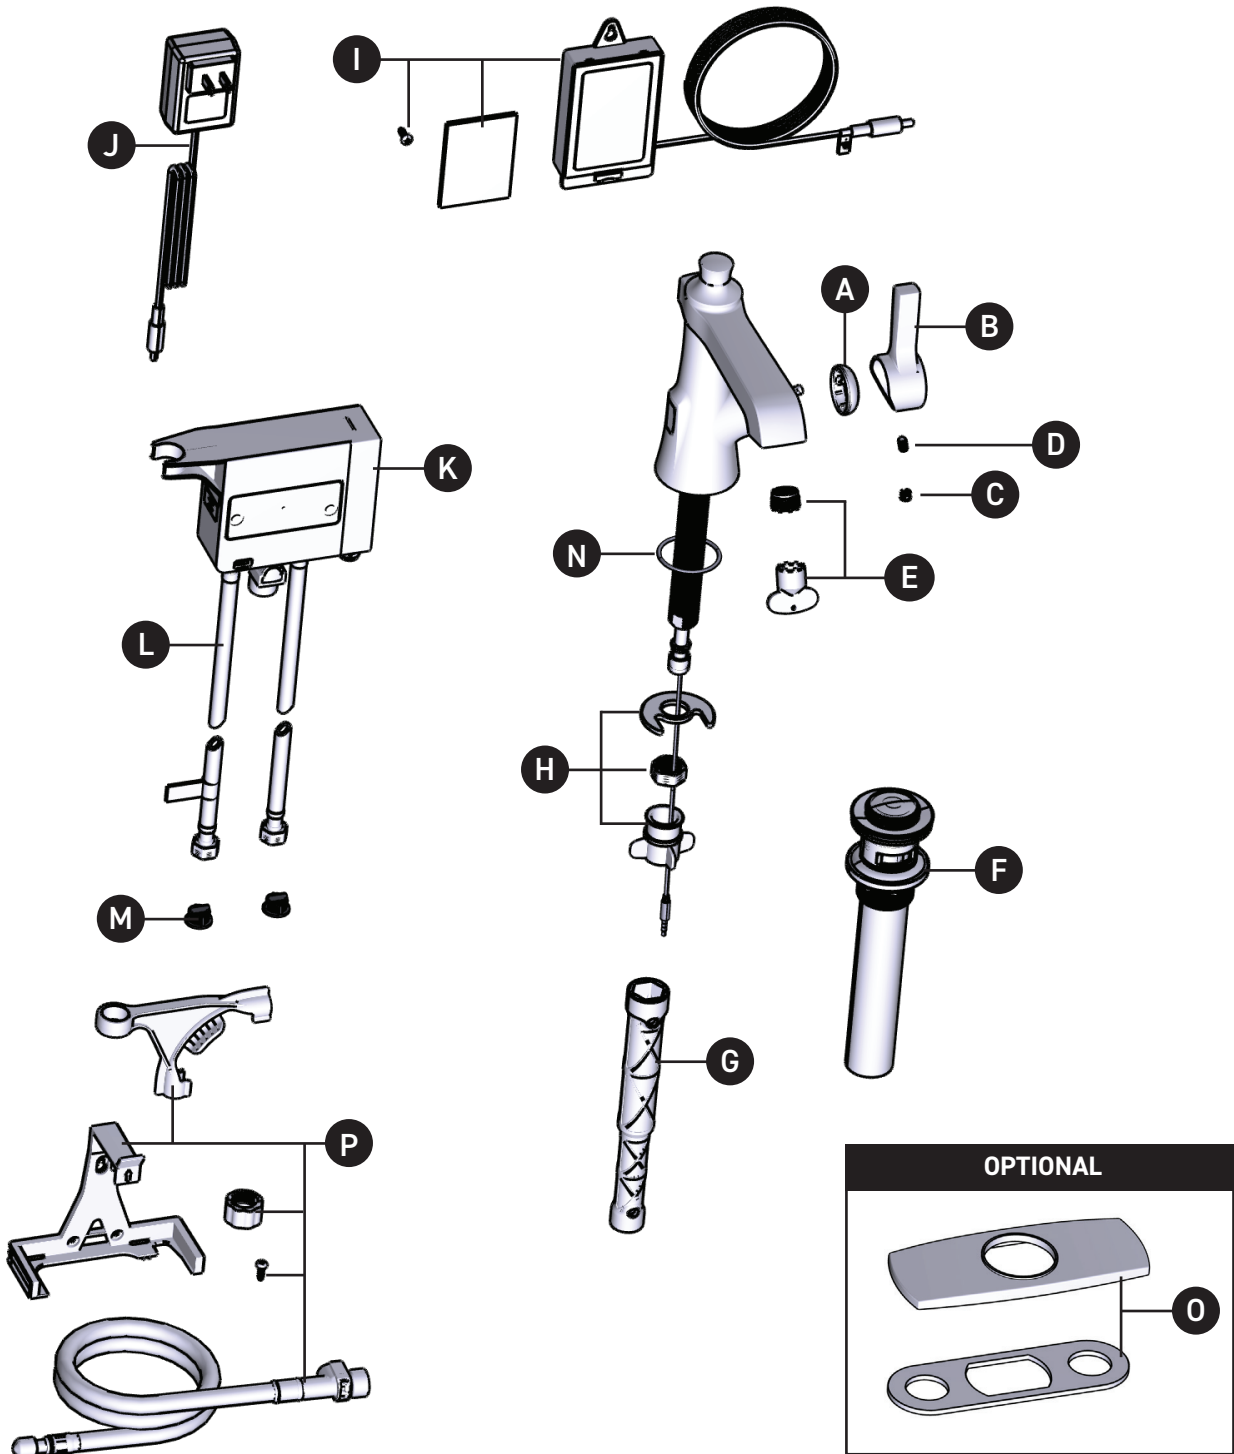

MOEN®

ORDER BY PART NUMBER

Illustrated Parts

FLARA™

Hands-Free, Single-Handle Lavatory Faucet

MODEL	HANDLE	FINISH
S6981EW	Lever	Chrome
S6981EWBN	Lever	Brushed Nickel
S6981EWBG	Lever	Brushed Gold
S6981EWNL	Lever	Polished Nickel

ID	Kit Description	Kit Number	Finish
A	Handle Dome	160660	Chrome
		160660BN	Brushed Nickel
		160660NL	Polished Nickel
		160660BG	Brushed Gold
B	Handle Kit	197583	Chrome
		197583BN	Brushed Nickel
		197583NL	Polished Nickel
		197583BG	Brushed Gold
C	Plug Button Kit	152859	Chrome
		152859CSL	Brushed Nickel
		152859NL	Polished Nickel
		152859BG	Brushed Gold
D	Handle Kit Set Screw (Requires 3/32" Hex Key)	155023	
E	Aerator Kit (includes Tool)	180158	1.2 gpm
F	Waste Assembly (with Overflow)	131553	Chrome
		131553CSL	Brushed Nickel
		131553NL	Polished Nickel
		131553BG	Brushed Gold
G	Installation Tool	118305	
H	Mounting Hardware	212267	
I	Battery Holder & Hardware Pack (6AA Batteries Not Included)	177567	
J	AC Adapter with Power Splitter (sold Separately)	169031	
K	Control Box Only (Includes (x2) Supply Hose Assemblies)	177569	
L	Control Box Supply Hose Assemblies	177572	
M	Filter Screen (x2)	197171	
N	Deck Gasket	197582	
O	Escutcheon Kit (Sold Separately)	161919	Chrome
		161919BN	Brushed Nickel
		161919NL	Polished Nickel
		161919BG	Brushed Gold
P	Wall Mount Service Kit	177566	