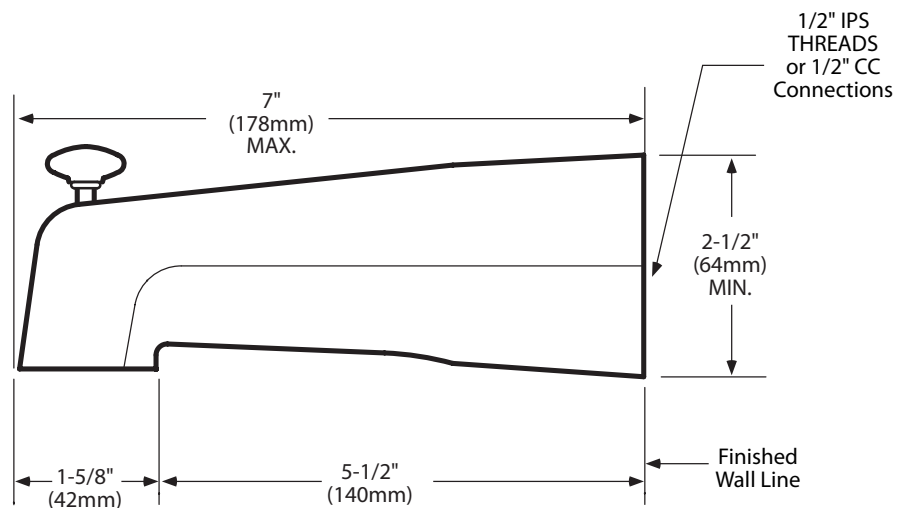

Buy it for looks. Buy it for life.®

Specifications

DESCRIPTION

- Metal construction with a Chrome plated, Brushed Chrome, LifeShine® Polished Brass, Satine, Brushed Nickel, or Wrought Iron, Oil Rubbed Bronze, Antique Nickel finishes
- Designed to be installed on a 1/2" pipe with IPS threads or slip fit-CC connection, by sku

7" Diverter Tub Spout

<u>MODEL</u>	<u>FINISH</u>
IPS Connections	
3830	Chrome
3830BC	Brushed Chrome
3830P	Polished Brass
3830BN	Brushed Nickel
3830ST	Satine
3830WR	Wrought Iron
3830ORB	Oil Rubbed Bronze
3830AN	Antique Nickel
CC Connections	
3831	Chrome
3831BC	Brushed Chrome
3831P	Polished Brass
3831BN	Brushed Nickel
3831ST	Satine
3831WR	Wrought Iron
3831ORB	Oil Rubbed Bronze
3831AN	AN Antique Nickel