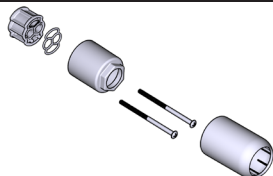

# MOEN®

ORDER BY PART NUMBER

VALVE TRIM ONLY	SHOWER TRIM ONLY	TUB SHOWER TRIM	FINISH
UTS2711	UTS2712EP	UTS2713EP	Chrome
UTS2711BN	UTS2712EPBN	UTS2713EPBN	Brushed Nickel

EP=1.75 GPM HEAD

## Illustrated Parts

### 90 DEGREE™

Single-Handle M-CORE™ 2-Series Trim

ID	Kit Description	Kit Number	Finish
A	Shower Arm Flange	147672	Chrome
		147572BN	Brushed Nickel
B	Shower Arm	10154	Chrome
		10154BN	Brushed Nickel
C	Showerhead (1.75 gpm)	S6340EP	Chrome
		S6340EPBN	Brushed Nickel
D	Cartridge Assembly	1212	N/A
E	Cartridge Nut	200762	N/A
F	Sleeve	200777	Chrome
		200777BN	Brushed Nickel
G	Backing Plate	200767	N/A
H	Snap Ring	200773	N/A
I	Backing Plate Screws (2)	200764	N/A
J	Escutcheon Kit	20693	Chrome
		20693BN	Brushed Nickel
K	Handle Hub Kit	200799	Chrome
		200799BN	Brushed Nickel
L	Handle Kit	206294	Chrome
		206294BN	Brushed Nickel
M	Set Screw (Requires 3/32" Hex Key)	40057	N/A
N	Tub Spout	S3896	Chrome
		S3896BN	Brushed Nickel

#### OPTIONAL: 1" Handle Extension Kit

MODEL	FINISH
200780	Chrome
200780BN	Brushed Nickel