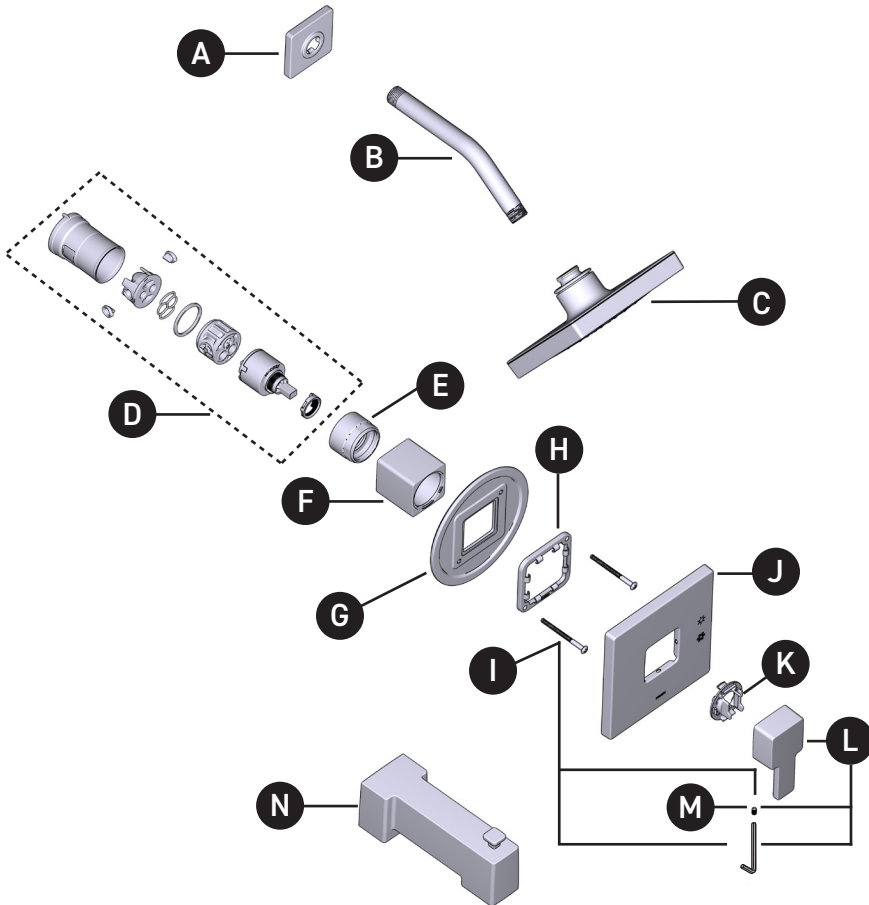

# MOEN®

ORDER BY PART NUMBER

VALVE TRIM ONLY	SHOWER TRIM ONLY	TUB SHOWER TRIM	FINISH
UTS2711	UTS2712EP	UTS2713EP	Chrome
UTS2711BN	UTS2712EPBN	UTS2713EPBN	Brushed Nickel

EP=1.75 GPM HEAD

## Illustrated Parts

### 90 DEGREE™

Single-Handle M-CORE™ 2-Series Trim

ID	Kit Description	Kit Number	Finish
A	Shower Arm Flange	147672	Chrome
		147572BN	Brushed Nickel
B	Shower Arm	10154	Chrome
		10154BN	Brushed Nickel
C	Showerhead (1.75 gpm)	S6340EP	Chrome
		S6340EPBN	Brushed Nickel
D	Cartridge Assembly	1212	N/A
E	Cartridge Nut	200762	N/A
F	Sleeve	200777	Chrome
		200777BN	Brushed Nickel
G	Backing Plate	200767	N/A
H	Snap Ring	200773	N/A
I	Backing Plate Screws (2)	200764	N/A
J	Escutcheon Kit	20693	Chrome
		20693BN	Brushed Nickel
K	Handle Hub Kit	200799	Chrome
		200799BN	Brushed Nickel
L	Handle Kit	206294	Chrome
		206294BN	Brushed Nickel
M	Set Screw (Requires 3/32" Hex Key)	40057	N/A
N	Tub Spout	S3896	Chrome
		S3896BN	Brushed Nickel

#### OPTIONAL: 1" Handle Extension Kit

MODEL	FINISH
200780	Chrome
200780BN	Brushed Nickel