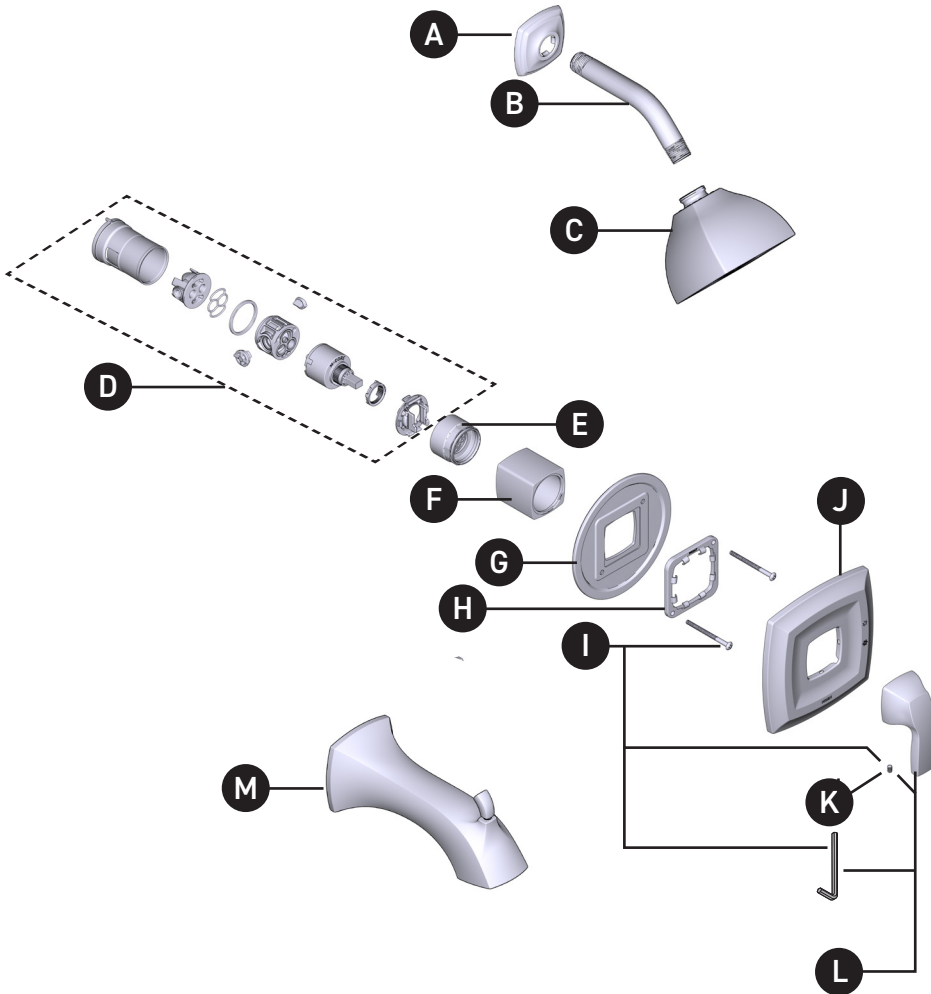

MOEN®

ORDER BY PART NUMBER

VALVE TRIM ONLY	SHOWER TRIM ONLY	TUB SHOWER TRIM	FINISH
UT2691	UT2692EP	UT2693EP	Chrome
UT2691BN	UT2692EPBN	UT2693EPBN	Brushed Nickel
UT2691BG	UT2692EPBG	UT2693EPBG	Brushed Gold
UT2691NL	UT2692EPNL	UT2693EPNL	Polished Nickel
UT2691ORB	UT2692EPORB	UT2693EPORB	Oil Rubbed Bronze

EP=1.75 GPM HEAD

OPTIONAL: 1" Handle Extension Kit

MODEL	FINISH
200781	Chrome
200781BN	Brushed Nickel
200781BG	Brushed Gold
200781NL	Polished Nickel
200781ORB	Oil Rubbed Bronze

Illustrated Parts

VOSS™

Single-Handle M-CORE™ 2-Series Trim

ID	Kit Description	Kit Number	Finish
A	Shower Arm Flange	164745	Chrome
		164745BN	Brushed Nickel
		164745BG	Brushed Gold
		164745NL	Polished Nickel
		164745ORB	Oil Rubbed Bronze
B	Shower Arm	10154	Chrome
		10154BN	Brushed Nickel
		10154BG	Brushed Gold
		10154NL	Polished Nickel
		10154ORB	Oil Rubbed Bronze
C	Shower Head (1.75 GPM)	6325EP	Chrome
		6325EPBN	Brushed Nickel
		6325EPBG	Brushed Gold
		6325EPNL	Polished Nickel
		6325EPORB	Oil Rubbed Bronze
D	Cartridge Assembly	1212	N/A
E	Cartridge Nut	200762	N/A
F	Sleeve	200778	Chrome
		200778BN	Brushed Nickel
		200778BG	Brushed Gold
		200778NL	Polished Nickel
		200778ORB	Oil Rubbed Bronze
G	Backing Plate	200768	N/A
H	Snap Ring	200774	N/A
I	Backing Plate Screws (2)	200764	N/A
J	Escutcheon Kit	206328	Chrome
		206328BN	Brushed Nickel
		206328BG	Brushed Gold
		206328NL	Polished Nickel
		206328ORB	Oil Rubbed Bronze
K	Set Screw (Requires 3/32" Hex Key)	40057	N/A
L	Handle Kit	206329	Chrome
		206329BN	Brushed Nickel
		206329BG	Brushed Gold
		206329NL	Polished Nickel
		206329ORB	Oil Rubbed Bronze
M	Tub Spout	161955	Chrome
		161955BN	Brushed Nickel
		161955BG	Brushed Gold
		161955NL	Polished Nickel
		161955ORB	Oil Rubbed Bronze