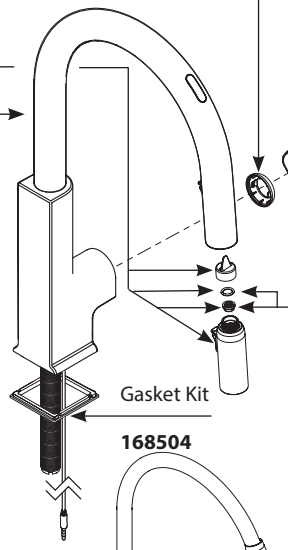

- Wand Kit (1.5 gpm)
- 168500** Chrome
 - 168500SRS** Spot Resist Stainless
 - 168500BL** Matte Black
 - 168500BG** Brushed Gold
 - 168500BLS** Black Stainless

- Spout Kit
- ????????** Chrome
 - ????????SRS** Spot Resist Stainless
 - ????????BL** Matte Black
 - ????????BG** Brushed Gold
 - ????????BLS** Black Stainless

- Mounting Hardware
- 201310**

- Control Box
- 201311**

- Installation Tool
- 118305**

- Filter Screen
- 197171**

- Gasket Kit
- 168504**

- Hose Kit
- 150259**

- Weight Kit
- 150260**

- Handle Dome
- 160660** Chrome
 - 160660SRS** Spot Resist Stainless
 - 160660BL** Matte Black
 - 160660BG** Brushed Gold
 - 160660BLS** Black Stainless

- Handle Kit
- 168502** Chrome
 - 168502SRS** Spot Resist Stainless
 - 168502BL** Matte Black
 - 168502BG** Brushed Gold
 - 168502BLS** Black Stainless

- Set Screw (3/32" hex key)
- 155023**
- Plug Button
- 152859** Chrome
 - 152859CSL** Classic Stainless (Used for Spot Resist Stainless)
 - 152859BL** Matte Black
 - 152859BG** Brushed Gold