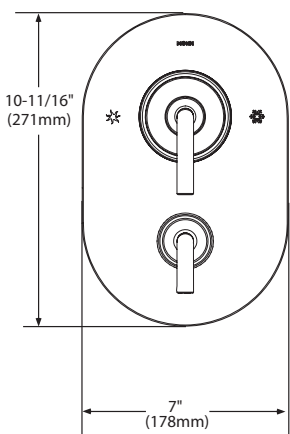

## OPERATION

- Temperature operates through an 270° arc of handle travel (full cold to full hot)
- Adjustable temperature limit stop to control maximum hot water temperature
- 90° rotation of transfer valve handle with stops
- Pressure balancing mechanism maintains selected discharge temperature to  $\pm 3^\circ$

## STANDARDS

- Third party certified to ASME A112.18.1/CSA B-125.1
- **ADA**  for lever handles

### ARRIS™ POSI-TEMP® with Built-In 3 Function Transfer Valve Trim

**Models:** TS22000 series  
**Fits Valves:** 2521  
 2551  
 2571  
 2581

Refer to valve specification sheet for cutout dimensions

## CRITICAL DIMENSIONS

(DO NOT SCALE)