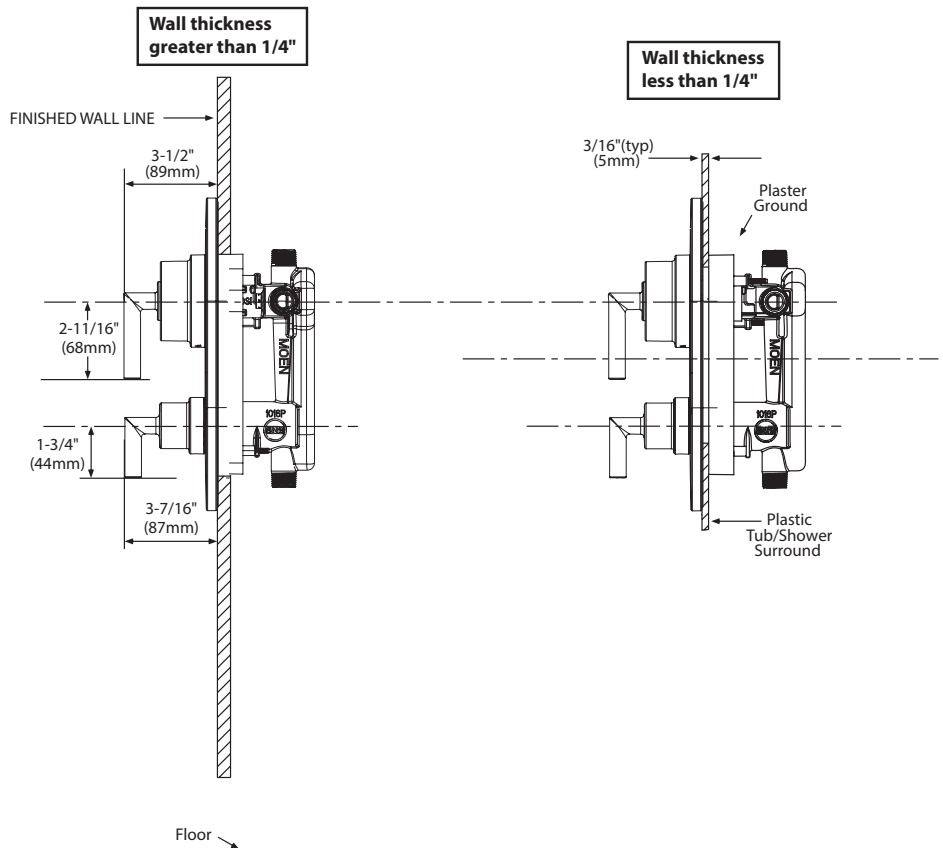

## OPERATION

- Temperature operates through an 270° arc of handle travel (full cold to full hot)
- Adjustable temperature limit stop to control maximum hot water temperature
- 90° rotation of transfer valve handle with stops
- Pressure balancing mechanism maintains selected discharge temperature to  $\pm 3^\circ$

### ARRIS™ POSI-TEMP® with Built-In 3 Function Transfer Valve Trim

**Models:** TS22000 series  
**Fits Valves:** 2521  
 2551  
 2571  
 2581

Refer to valve specification sheet for cutout dimensions

## CRITICAL DIMENSIONS

(DO NOT SCALE)