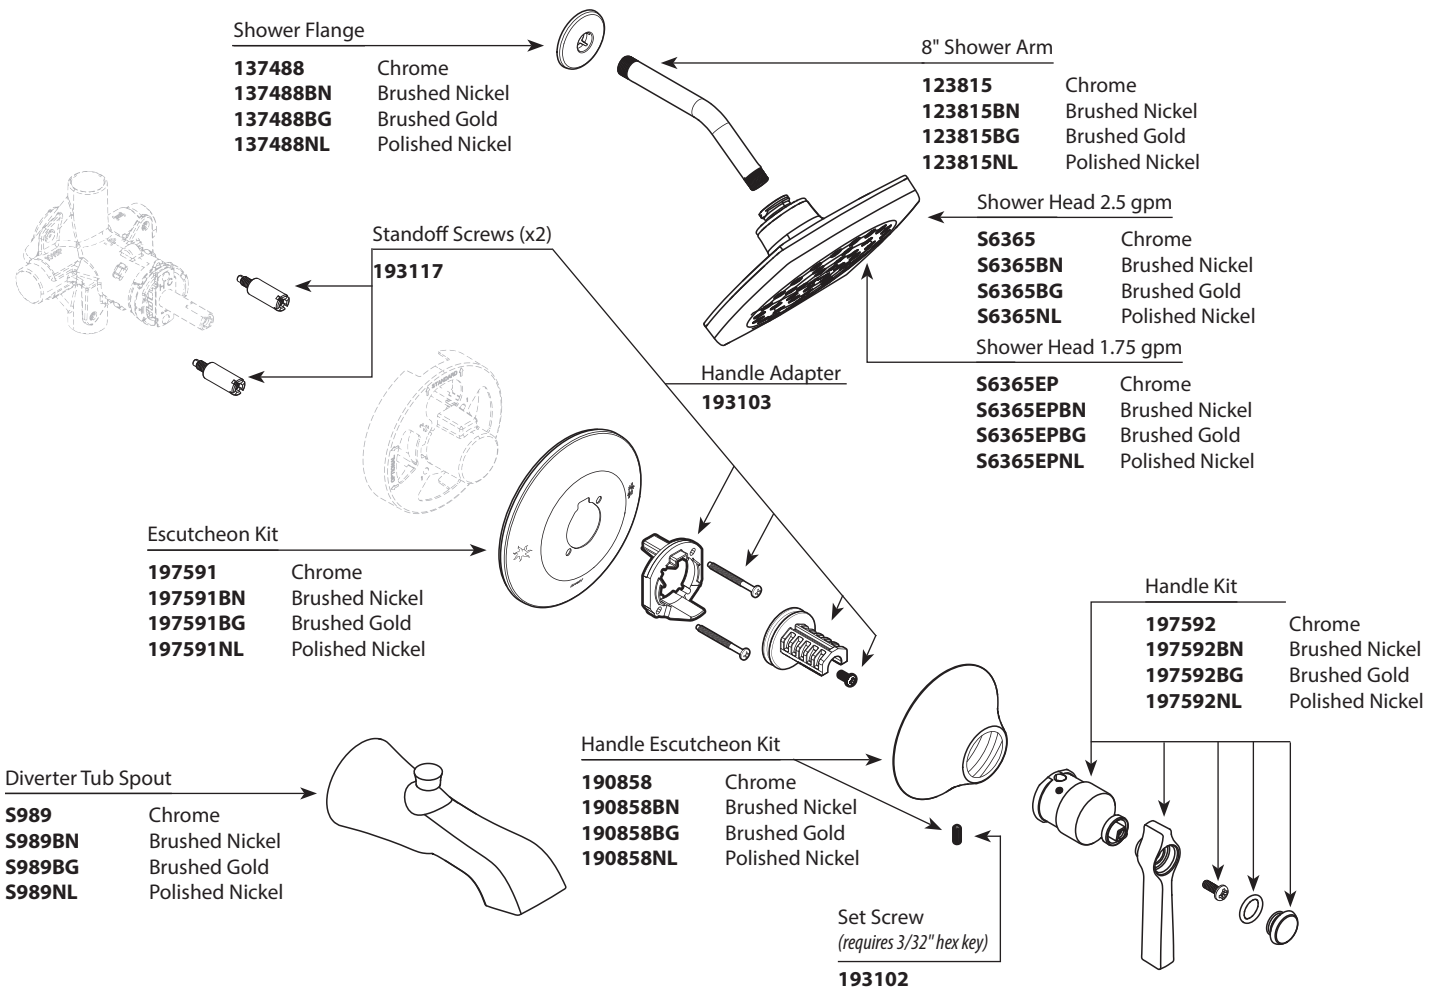

- Order by Part Number
- Trim can be used with 62300 series or 2500 series valve

FLARA™			
Single-Handle Posi-Temp® Trim			
Valve Trim Only	Shower Trim Only	Tab Shower Trim	Finish
TS2911	TS2912	TS2913	Chrome
TS2911BN	TS2912BN	TS2913BN	Brushed Nickel
TS2911BG	TS2912BG	TS2913BG	Brushed Gold
TS2911NL	TS2912NL	TS2913NL	Polished Nickel
	TS2912EP	TS2913EP	Chrome
	TS2912EPBN	TS2913EPBN	Brushed Nickel
	TS2912EPBG	TS2913EPBG	Brushed Gold
	TS2912EPNL	TS2913EPNL	Polished Nickel
	TS2912NH	TS2913NH	Chrome
	TS2912NHBN	TS2913NHBN	Brushed Nickel
	TS2912NHBG	TS2913NHBG	Brushed Gold
	TS2912NHNL	TS2913NHNL	Polished Nickel

EP = 1.75gpm head
NH = no head

Optional Handle Extension Kit

193114