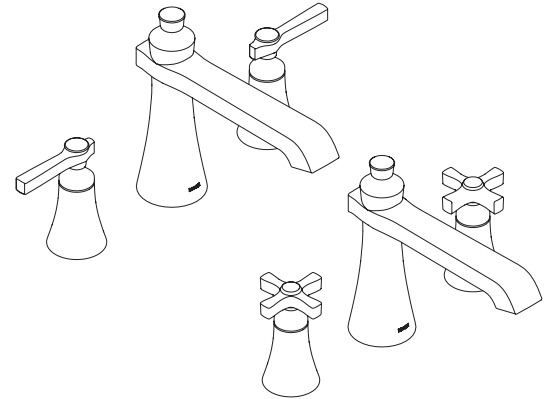

DESCRIPTION

- Metal construction with various finishes identified by suffix

OPERATION

- Lever and cross style handles
- Rotate hot side handle counterclockwise to open (clockwise to close) and the cold side handle clockwise to open and (counterclockwise to close)

STANDARDS

- Third party certified to meet ASME A112.18.1/CSA B125.1 and all applicable requirements referenced therein
- ADA for lever handles

WARRANTY

1. Lifetime limited warranty against leaks, drips and finish defects to the original homeowner
   - 10 year limited warranty when used in a multifamily installation
   - 5 year limited warranty when used in a commercial installation
2. Visit www.moen.com/support for complete details and limitations

FLARA™
Two-Handle Roman Tub
Faucet Trim

Models: TS926 series (lever handle)

Models: TS927 series (cross handle)

Valves: 4792, 4793, 4794,
4796, 4797, 4798