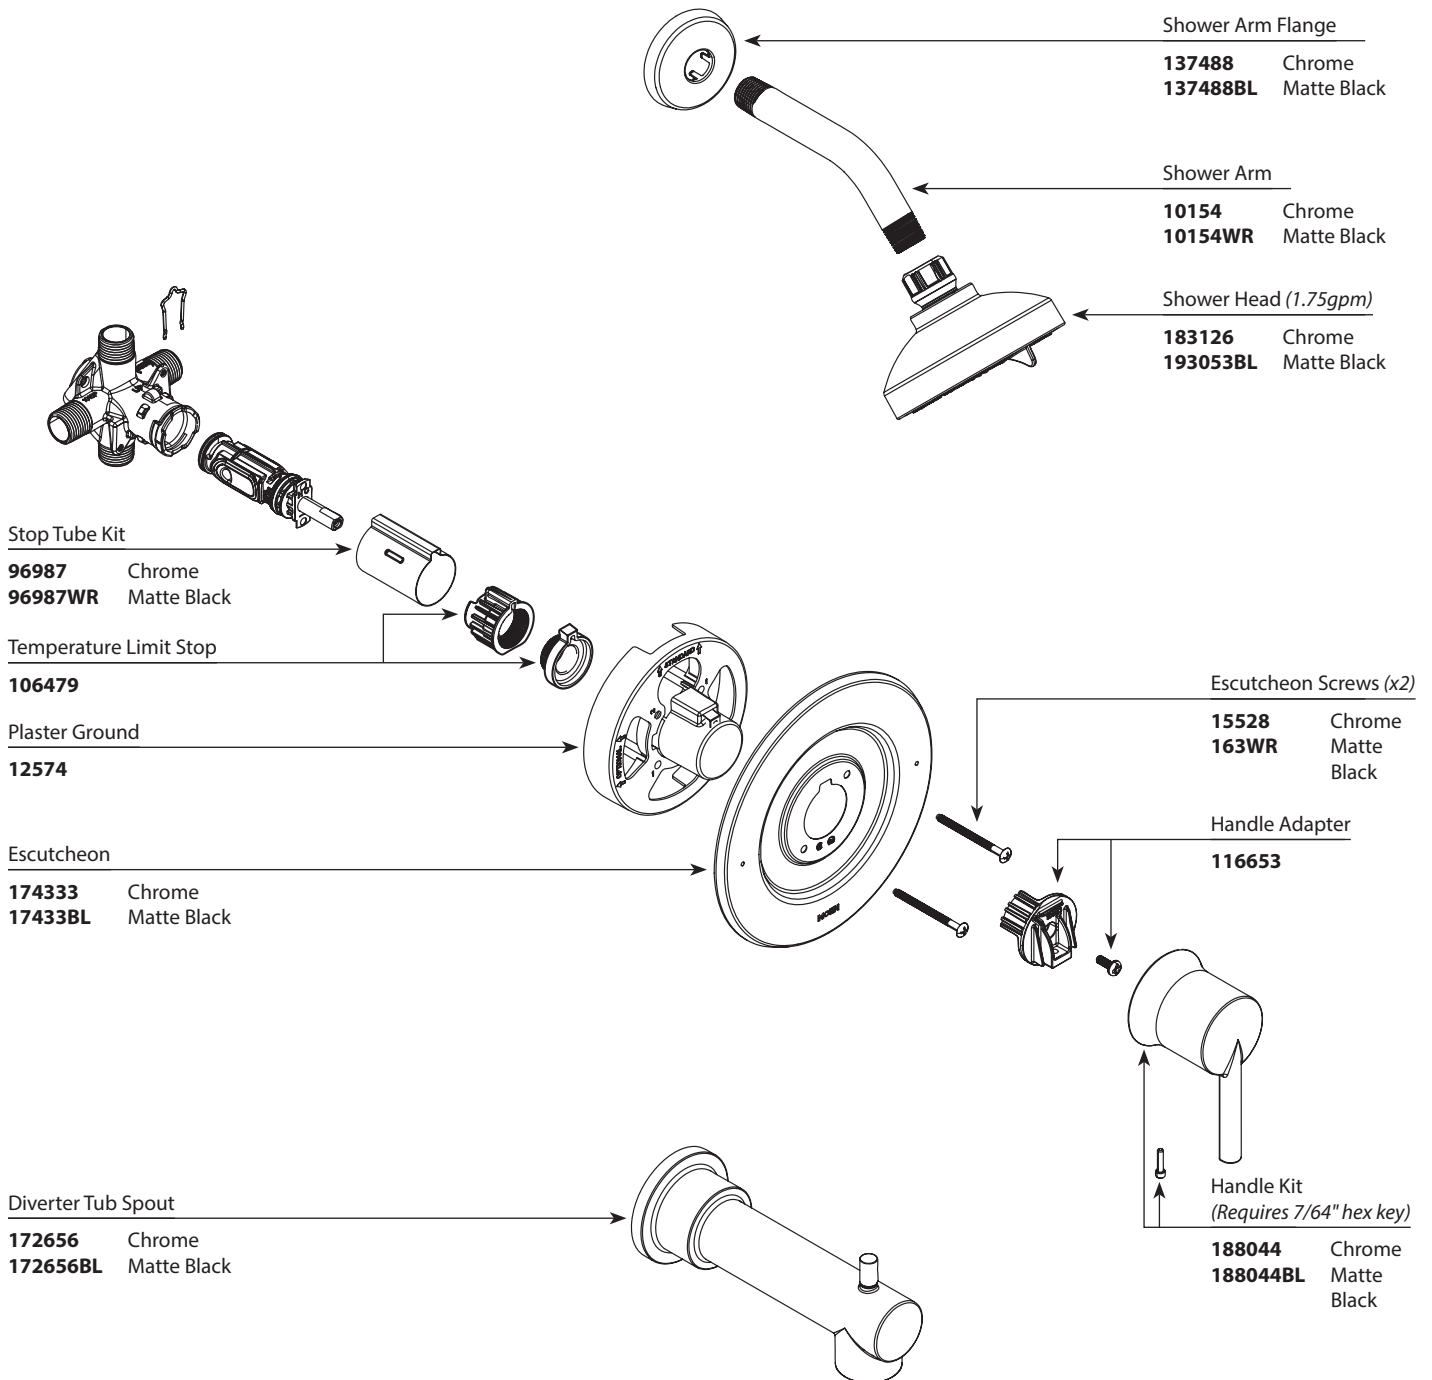

■ Order by Part Number

*There is more than one version of this model.  
Page down to identify the version you have.*

<b>ARLYS™</b>	
<b>Single-Handle Lever Tub/Shower Valve &amp; Trim Kit</b>	
<b>MODEL</b>	<b>FINISH</b>
82770	Chrome
82770BL	Matte Black

■ Order by Part Number

<b>ARLYS™</b>	
<b>Single-Handle Lever Tub/Shower Valve &amp; Trim Kit</b>	
<b>MODEL</b>	<b>FINISH</b>
82770	Chrome